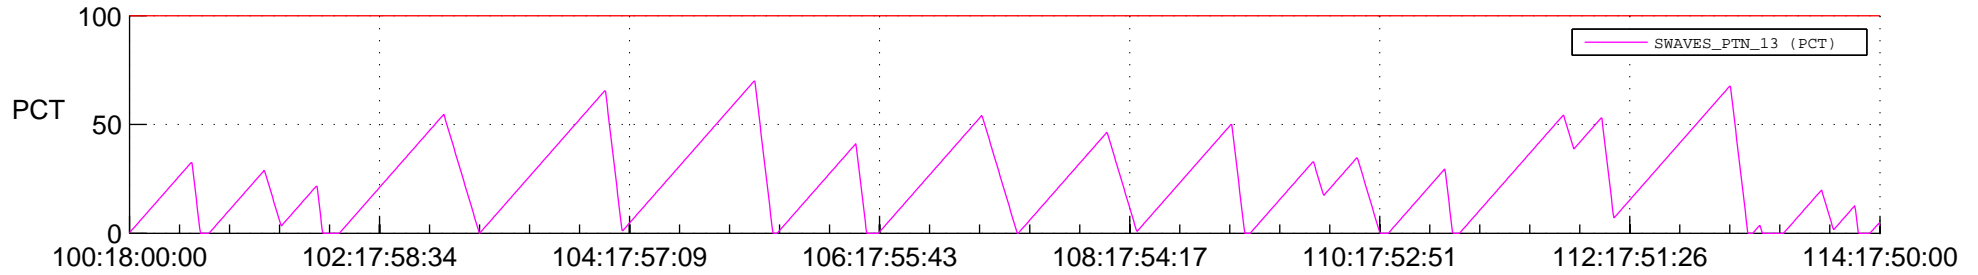

STEREO AHEAD SSR PCT Full Prediction

SWAVES_Percent_Full_Prediction

IMPACT_Percent_Full_Prediction

PLASTIC_Percent_Full_Prediction

Spacecraft_DownLink_Rate

Ground Time (2012:100:18:00:00.000 -2012:114:17:50:00.000)