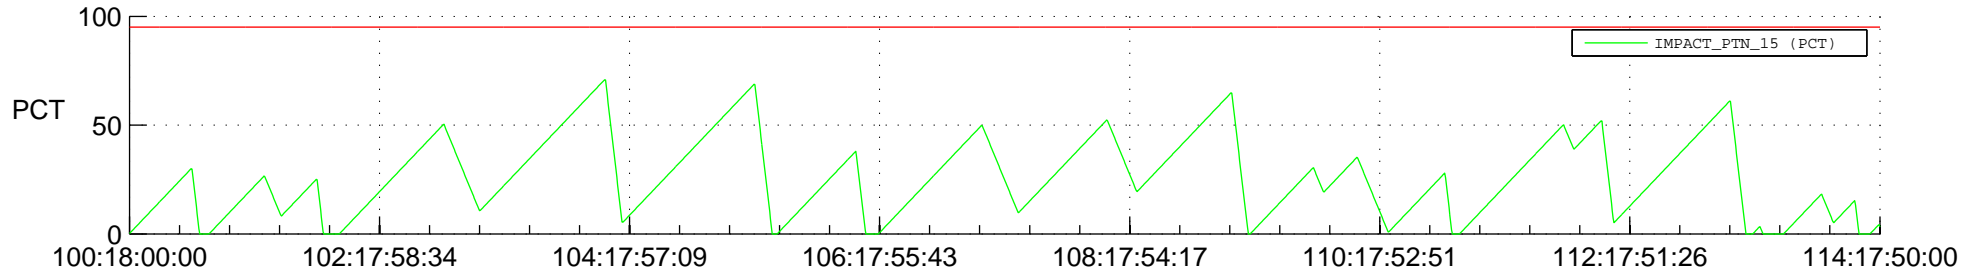

STEREO AHEAD SSR PCT Full Prediction

SWAVES_Percent_Full_Prediction

IMPACT_Percent_Full_Prediction

PLASTIC_Percent_Full_Prediction

Spacecraft_DownLink_Rate

Ground Time (2012:100:18:00:00.000 -2012:114:17:50:00.000)