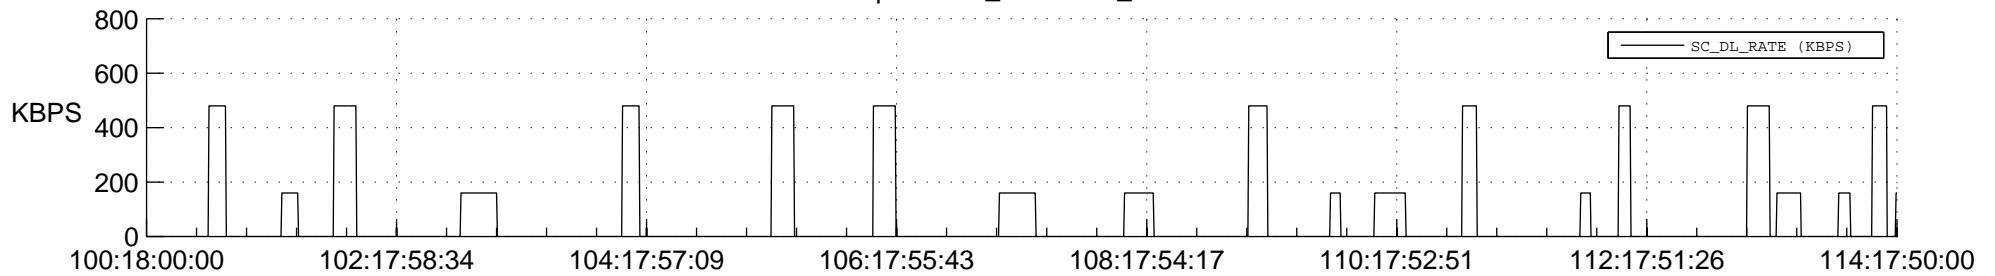

STEREO AHEAD SSR PCT Full Prediction

SWAVES_Percent_Full_Prediction

IMPACT_Percent_Full_Prediction

PLASTIC_Percent_Full_Prediction

Spacecraft_DownLink_Rate

Ground Time (2012:100:18:00:00.000 -2012:114:17:50:00.000)