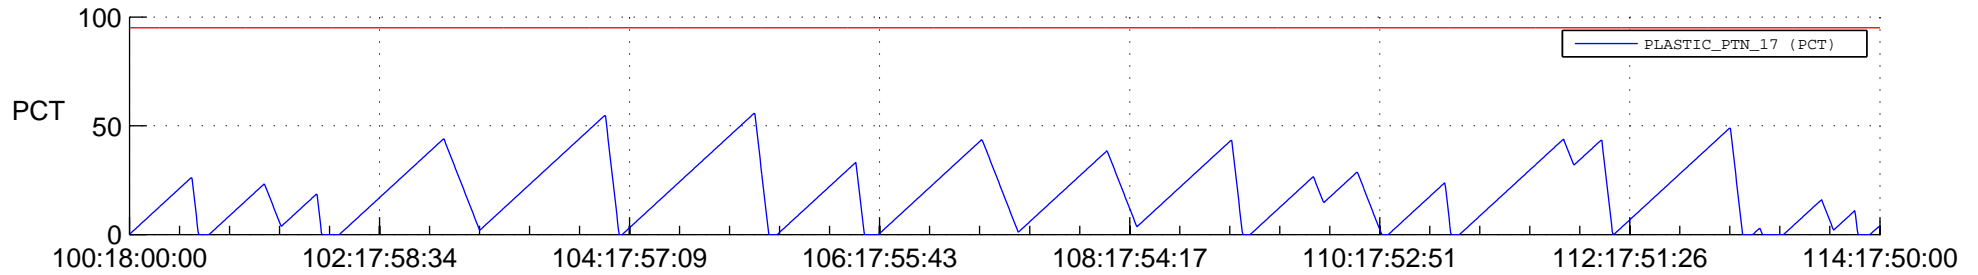

STEREO AHEAD SSR PCT Full Prediction

SWAVES_Percent_Full_Prediction

IMPACT_Percent_Full_Prediction

PLASTIC_Percent_Full_Prediction

Spacecraft_DownLink_Rate

Ground Time (2012:100:18:00:00.000 -2012:114:17:50:00.000)