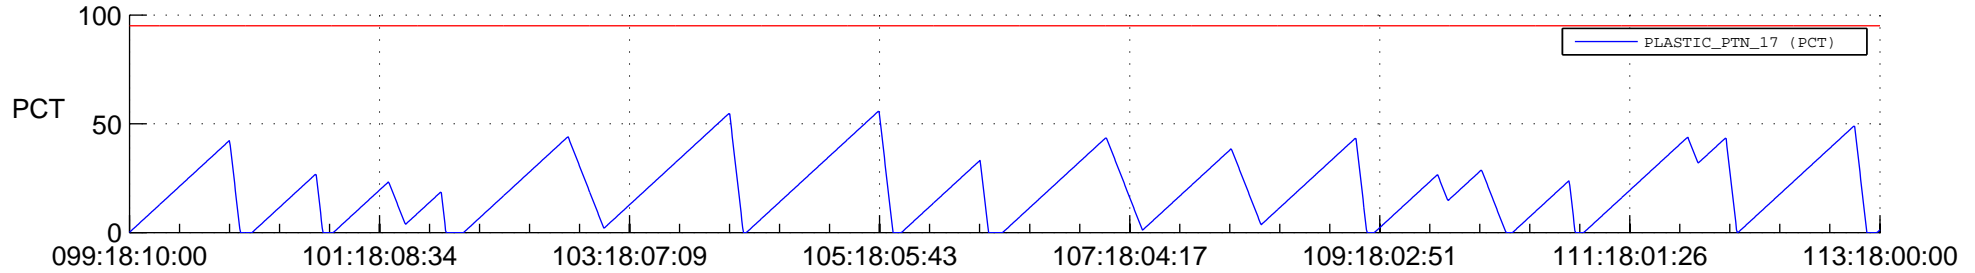

STEREO AHEAD SSR PCT Full Prediction

SWAVES_Percent_Full_Prediction

IMPACT_Percent_Full_Prediction

PLASTIC_Percent_Full_Prediction

Spacecraft_DownLink_Rate