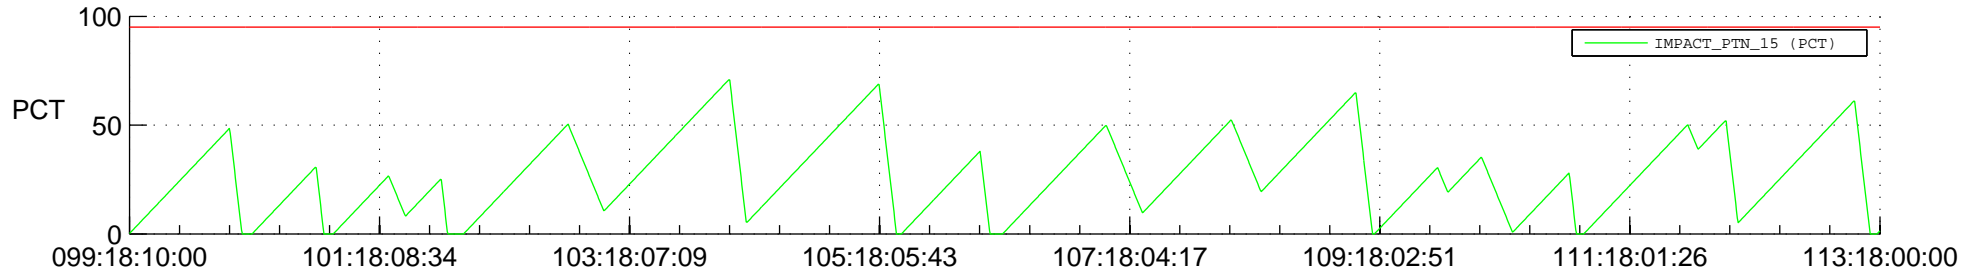

STEREO AHEAD SSR PCT Full Prediction

SWAVES_Percent_Full_Prediction

IMPACT_Percent_Full_Prediction

PLASTIC_Percent_Full_Prediction

Spacecraft_DownLink_Rate