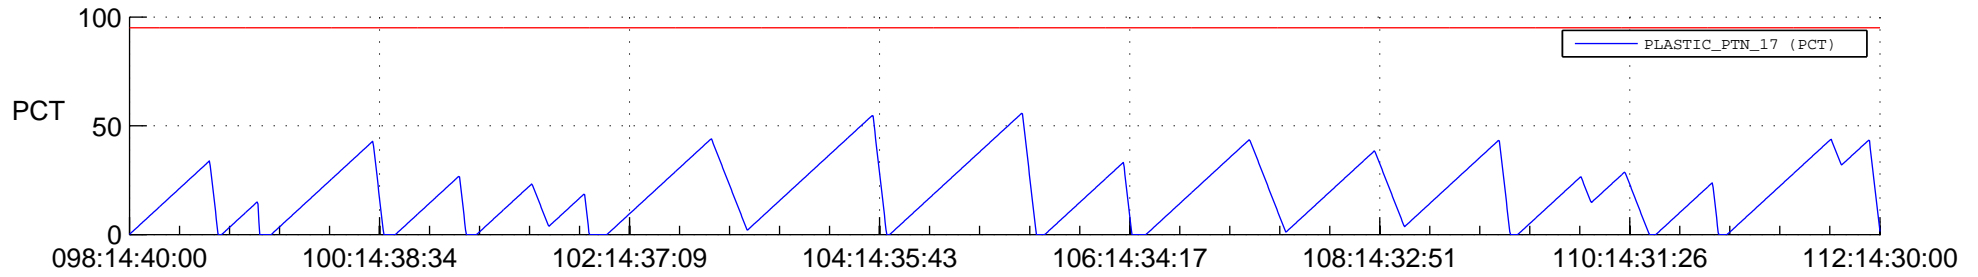

STEREO AHEAD SSR PCT Full Prediction

SWAVES_Percent_Full_Prediction

IMPACT_Percent_Full_Prediction

PLASTIC_Percent_Full_Prediction

Spacecraft_DownLink_Rate