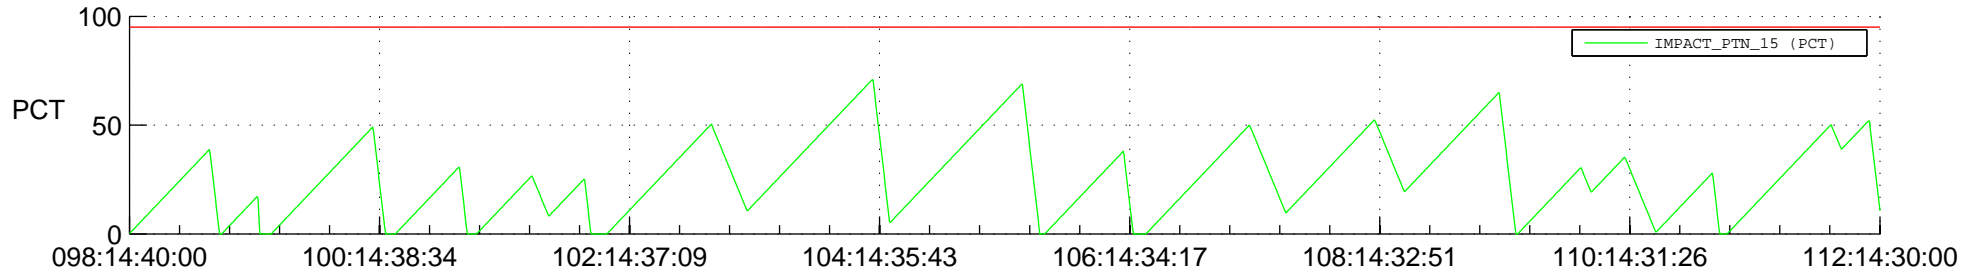

STEREO AHEAD SSR PCT Full Prediction

SWAVES_Percent_Full_Prediction

IMPACT_Percent_Full_Prediction

PLASTIC_Percent_Full_Prediction

Spacecraft_DownLink_Rate