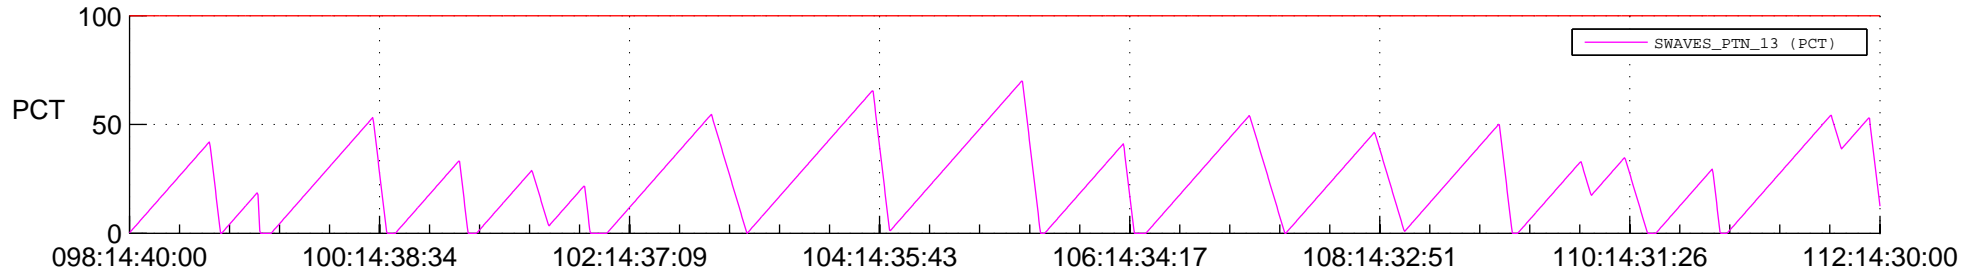

STEREO AHEAD SSR PCT Full Prediction

SWAVES_Percent_Full_Prediction

IMPACT_Percent_Full_Prediction

PLASTIC_Percent_Full_Prediction

Spacecraft_DownLink_Rate