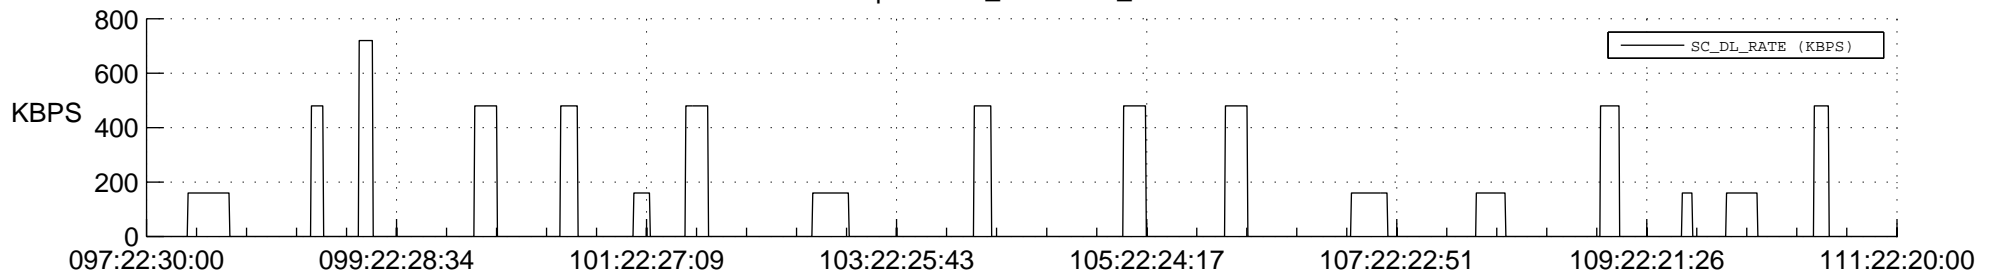

STEREO AHEAD SSR PCT Full Prediction

SWAVES_Percent_Full_Prediction

IMPACT_Percent_Full_Prediction

PLASTIC_Percent_Full_Prediction

Spacecraft_DownLink_Rate

Ground Time (2012:097:22:30:00.000 -2012:111:22:20:00.000)