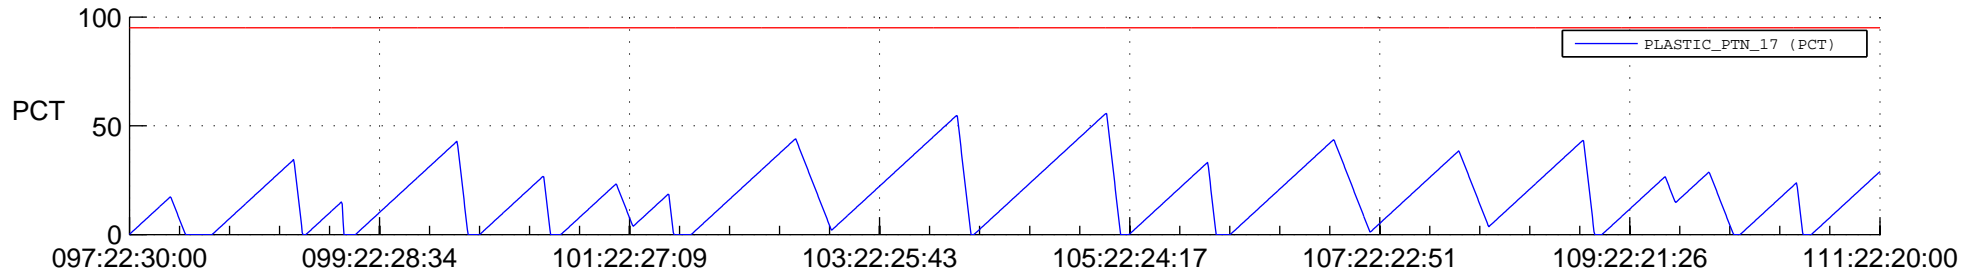

STEREO AHEAD SSR PCT Full Prediction

SWAVES_Percent_Full_Prediction

IMPACT_Percent_Full_Prediction

PLASTIC_Percent_Full_Prediction

Spacecraft_DownLink_Rate

Ground Time (2012:097:22:30:00.000 -2012:111:22:20:00.000)