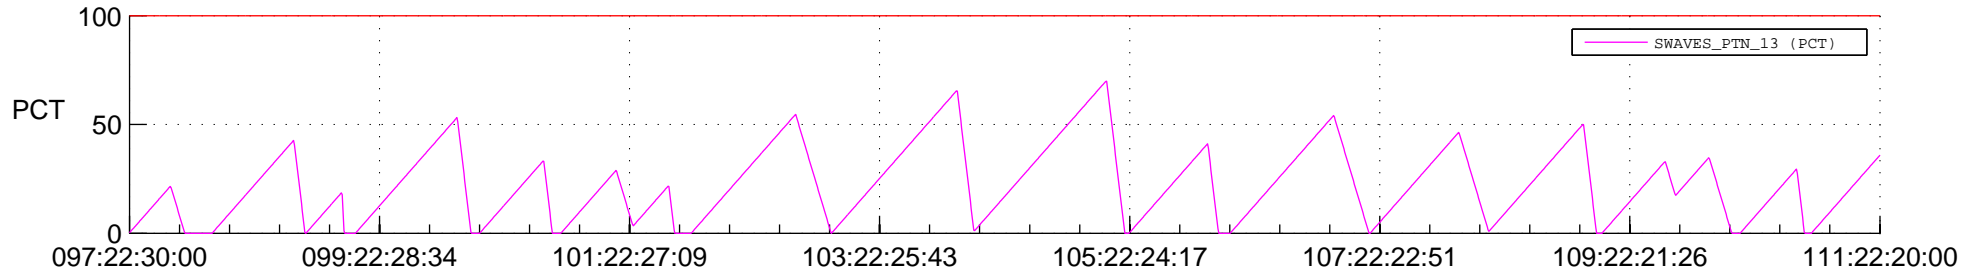

STEREO AHEAD SSR PCT Full Prediction

SWAVES_Percent_Full_Prediction

IMPACT_Percent_Full_Prediction

PLASTIC_Percent_Full_Prediction

Spacecraft_DownLink_Rate

Ground Time (2012:097:22:30:00.000 -2012:111:22:20:00.000)