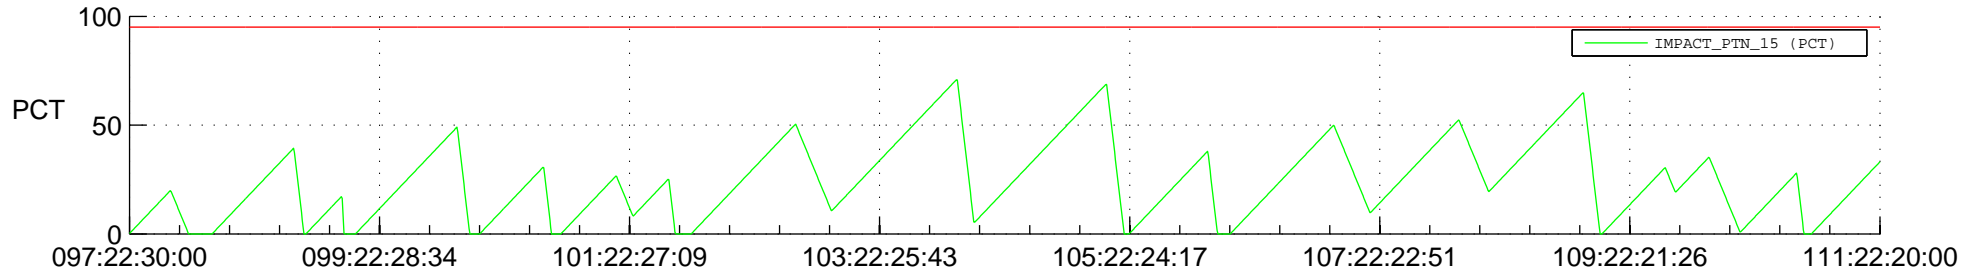

STEREO AHEAD SSR PCT Full Prediction

SWAVES_Percent_Full_Prediction

IMPACT_Percent_Full_Prediction

PLASTIC_Percent_Full_Prediction

Spacecraft_DownLink_Rate

Ground Time (2012:097:22:30:00.000 -2012:111:22:20:00.000)