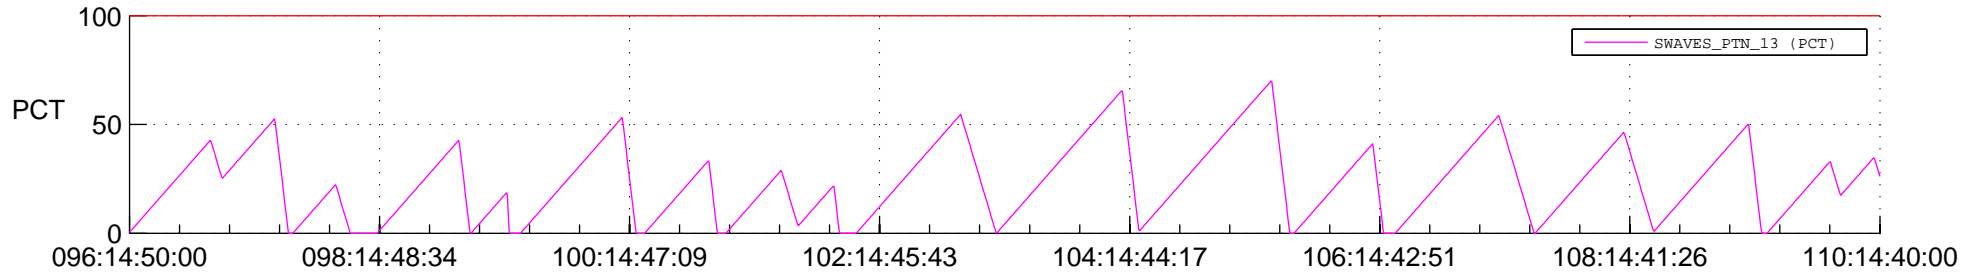

STEREO AHEAD SSR PCT Full Prediction

SWAVES_Percent_Full_Prediction

IMPACT_Percent_Full_Prediction

PLASTIC_Percent_Full_Prediction

Spacecraft_DownLink_Rate

Ground Time (2012:096:14:50:00.000 -2012:110:14:40:00.000)