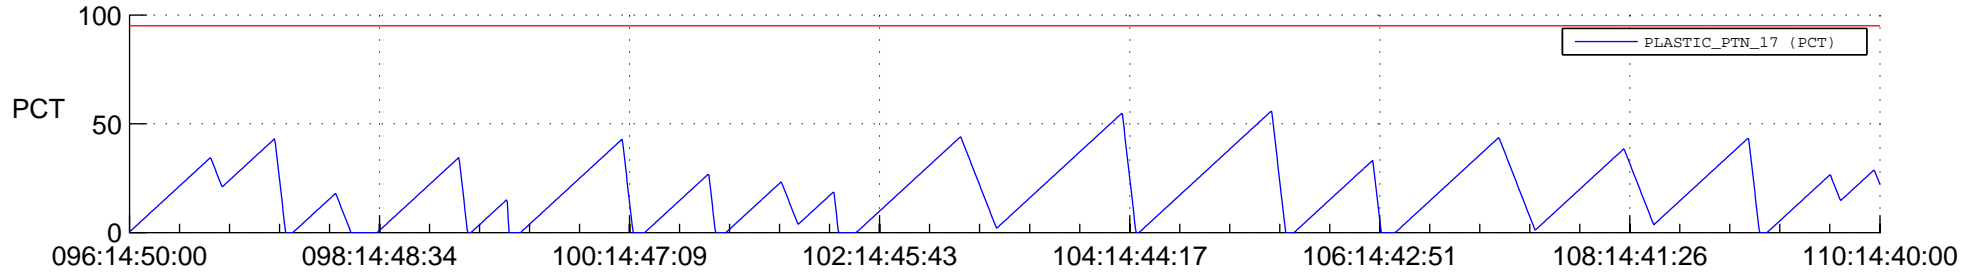

STEREO AHEAD SSR PCT Full Prediction

SWAVES_Percent_Full_Prediction

IMPACT_Percent_Full_Prediction

PLASTIC_Percent_Full_Prediction

Spacecraft_DownLink_Rate

Ground Time (2012:096:14:50:00.000 -2012:110:14:40:00.000)