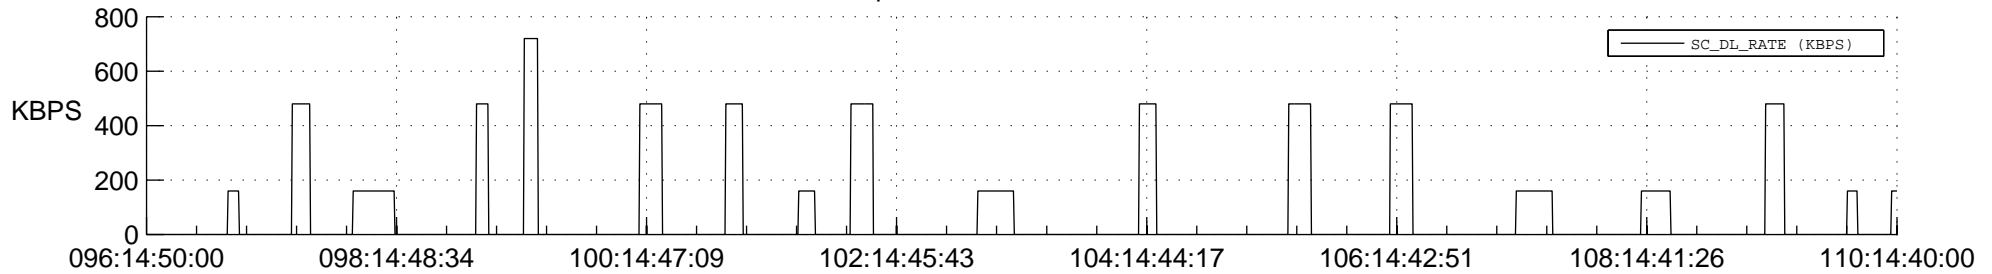

STEREO AHEAD SSR PCT Full Prediction

SWAVES_Percent_Full_Prediction

IMPACT_Percent_Full_Prediction

PLASTIC_Percent_Full_Prediction

Spacecraft_DownLink_Rate

Ground Time (2012:096:14:50:00.000 -2012:110:14:40:00.000)