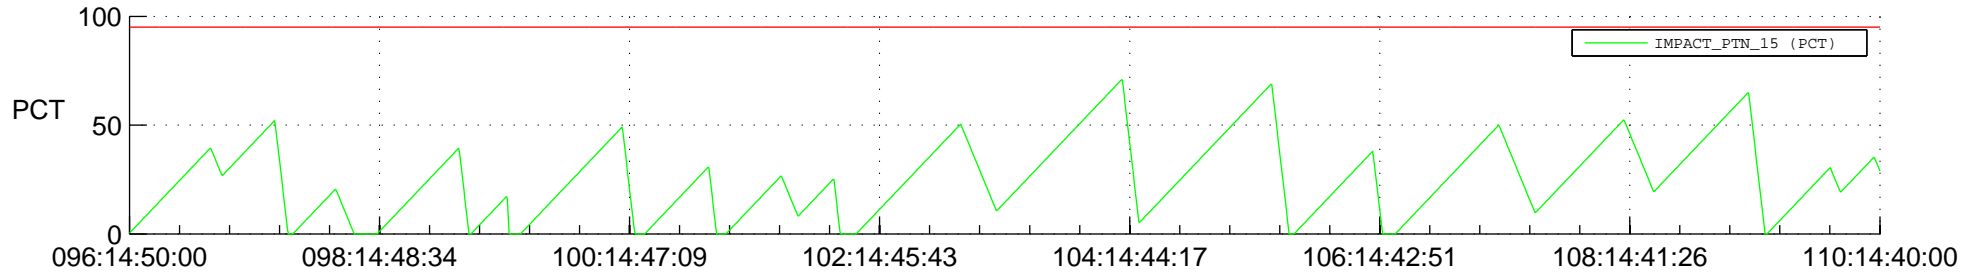

STEREO AHEAD SSR PCT Full Prediction

SWAVES_Percent_Full_Prediction

IMPACT_Percent_Full_Prediction

PLASTIC_Percent_Full_Prediction

Spacecraft_DownLink_Rate

Ground Time (2012:096:14:50:00.000 -2012:110:14:40:00.000)