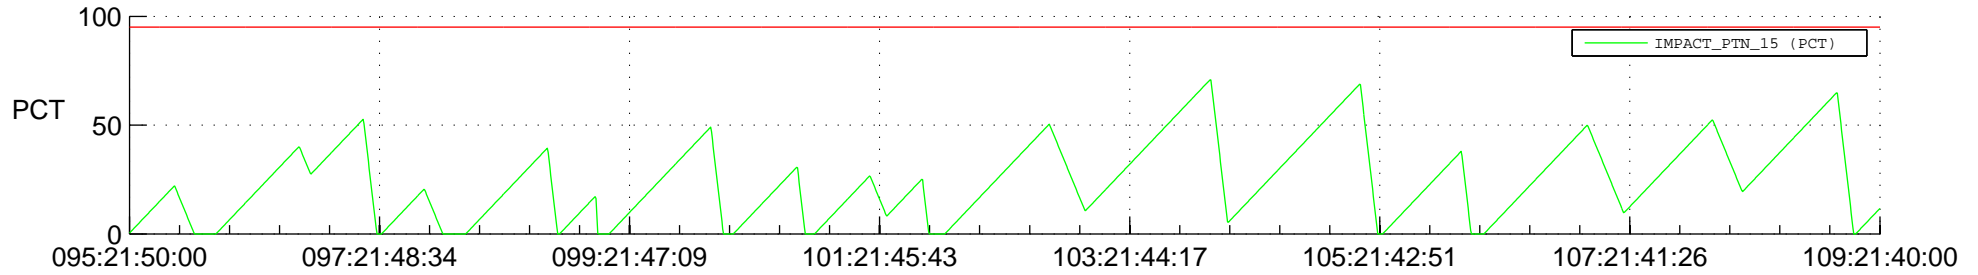

STEREO AHEAD SSR PCT Full Prediction

SWAVES_Percent_Full_Prediction

IMPACT_Percent_Full_Prediction

PLASTIC_Percent_Full_Prediction

Spacecraft_DownLink_Rate