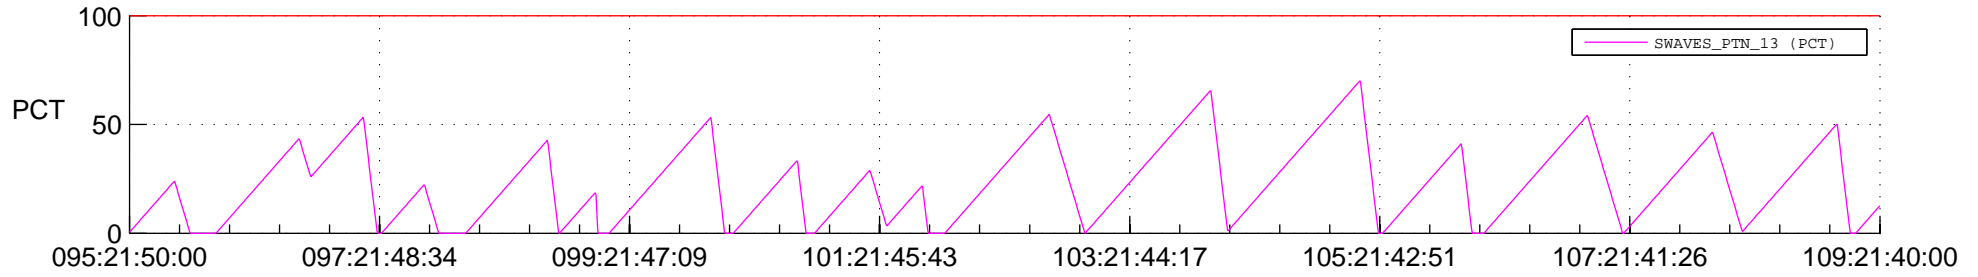

STEREO AHEAD SSR PCT Full Prediction

SWAVES_Percent_Full_Prediction

IMPACT_Percent_Full_Prediction

PLASTIC_Percent_Full_Prediction

Spacecraft_DownLink_Rate