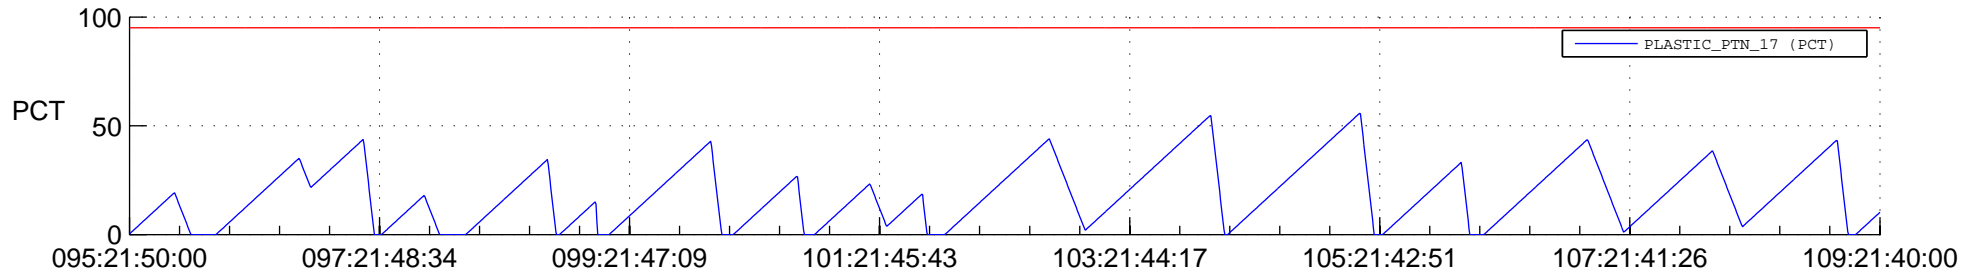

STEREO AHEAD SSR PCT Full Prediction

SWAVES_Percent_Full_Prediction

IMPACT_Percent_Full_Prediction

PLASTIC_Percent_Full_Prediction

Spacecraft_DownLink_Rate