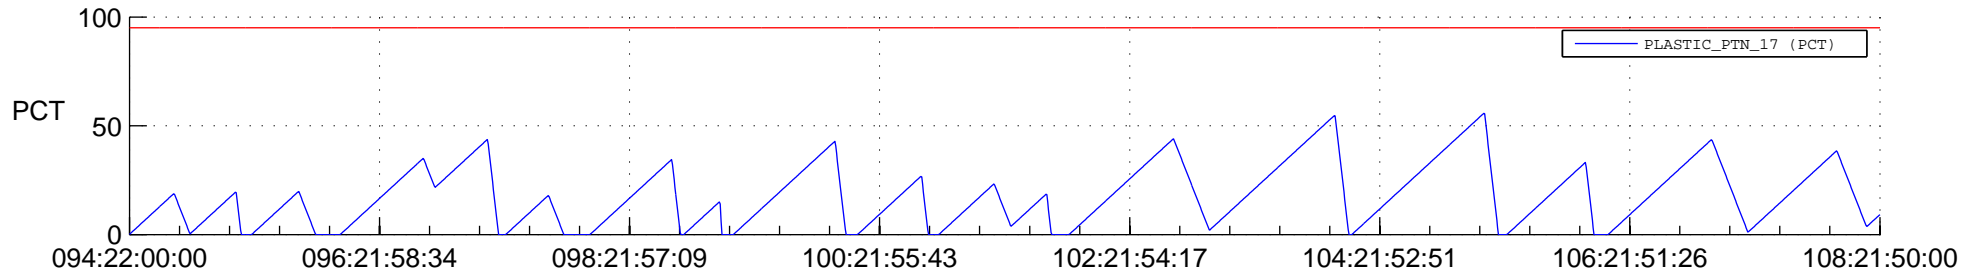

STEREO AHEAD SSR PCT Full Prediction

SWAVES_Percent_Full_Prediction

IMPACT_Percent_Full_Prediction

PLASTIC_Percent_Full_Prediction

Spacecraft_DownLink_Rate