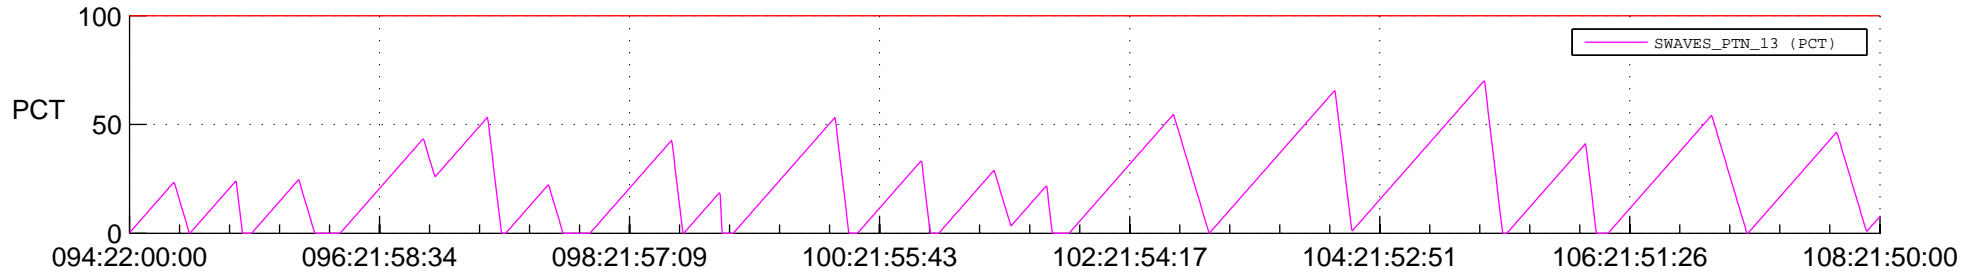

STEREO AHEAD SSR PCT Full Prediction

SWAVES_Percent_Full_Prediction

IMPACT_Percent_Full_Prediction

PLASTIC_Percent_Full_Prediction

Spacecraft_DownLink_Rate