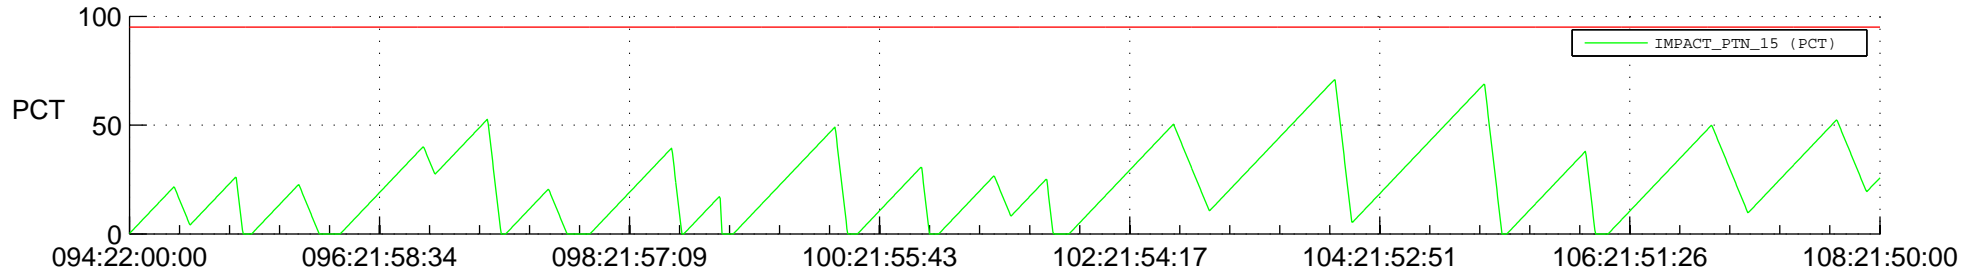

STEREO AHEAD SSR PCT Full Prediction

SWAVES_Percent_Full_Prediction

IMPACT_Percent_Full_Prediction

PLASTIC_Percent_Full_Prediction

Spacecraft_DownLink_Rate