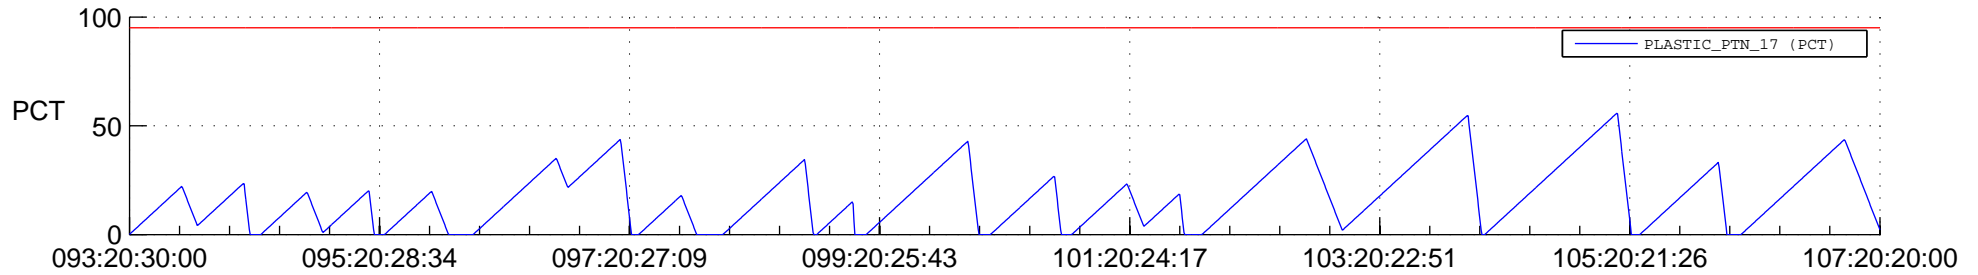

STEREO AHEAD SSR PCT Full Prediction

SWAVES_Percent_Full_Prediction

IMPACT_Percent_Full_Prediction

PLASTIC_Percent_Full_Prediction

Spacecraft_DownLink_Rate

Ground Time (2012:093:20:30:00.000 -2012:107:20:20:00.000)