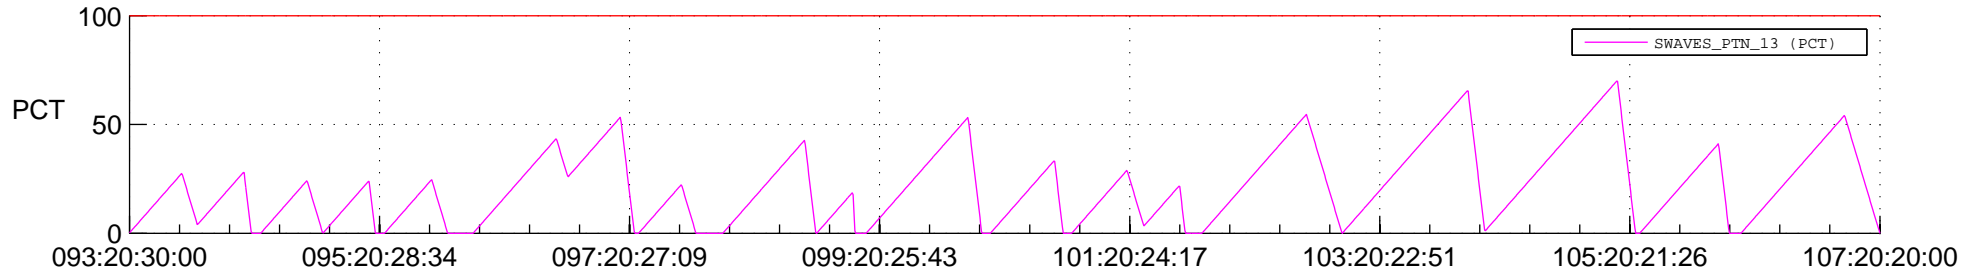

STEREO AHEAD SSR PCT Full Prediction

SWAVES_Percent_Full_Prediction

IMPACT_Percent_Full_Prediction

PLASTIC_Percent_Full_Prediction

Spacecraft_DownLink_Rate

Ground Time (2012:093:20:30:00.000 -2012:107:20:20:00.000)