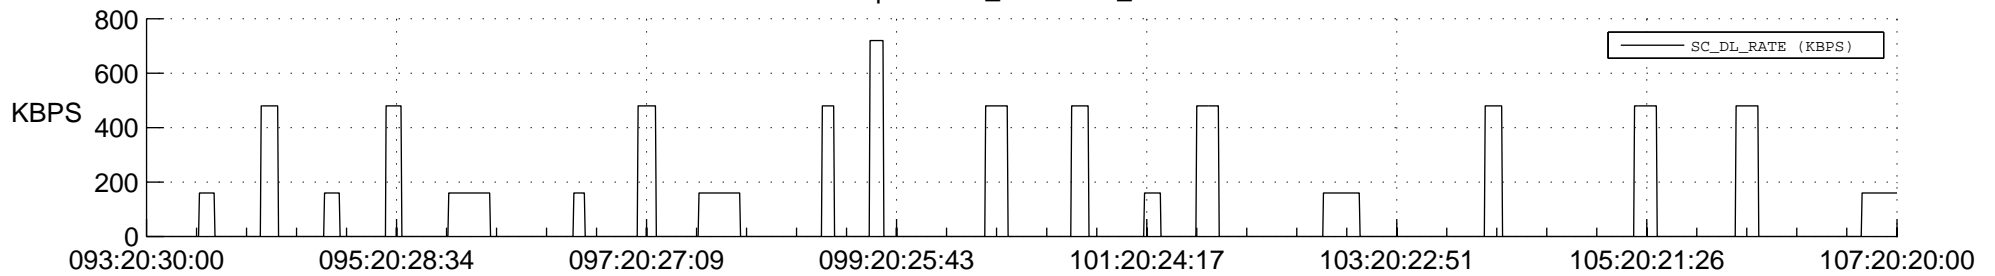

STEREO AHEAD SSR PCT Full Prediction

SWAVES_Percent_Full_Prediction

IMPACT_Percent_Full_Prediction

PLASTIC_Percent_Full_Prediction

Spacecraft_DownLink_Rate

Ground Time (2012:093:20:30:00.000 -2012:107:20:20:00.000)