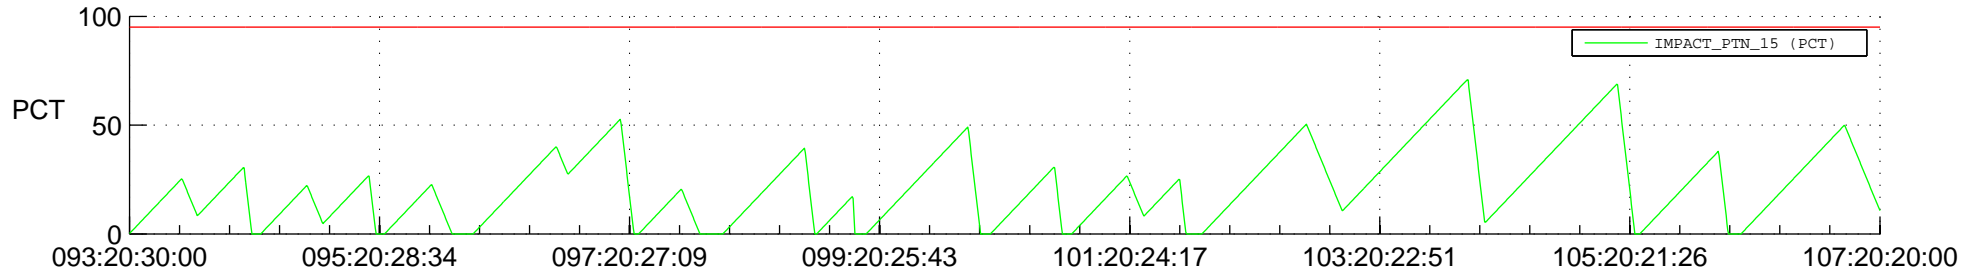

STEREO AHEAD SSR PCT Full Prediction

SWAVES_Percent_Full_Prediction

IMPACT_Percent_Full_Prediction

PLASTIC_Percent_Full_Prediction

Spacecraft_DownLink_Rate

Ground Time (2012:093:20:30:00.000 -2012:107:20:20:00.000)