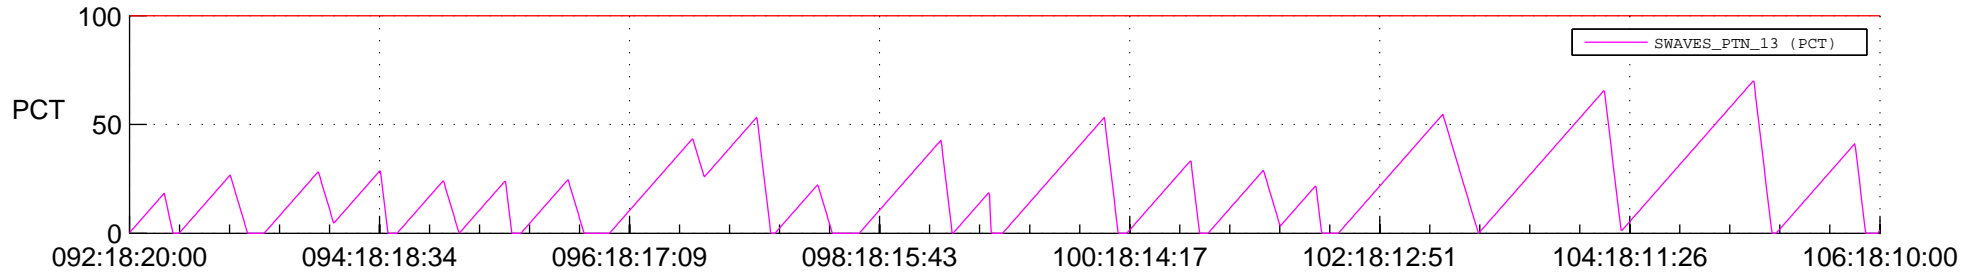

STEREO AHEAD SSR PCT Full Prediction

SWAVES_Percent_Full_Prediction

IMPACT_Percent_Full_Prediction

PLASTIC_Percent_Full_Prediction

Spacecraft_DownLink_Rate