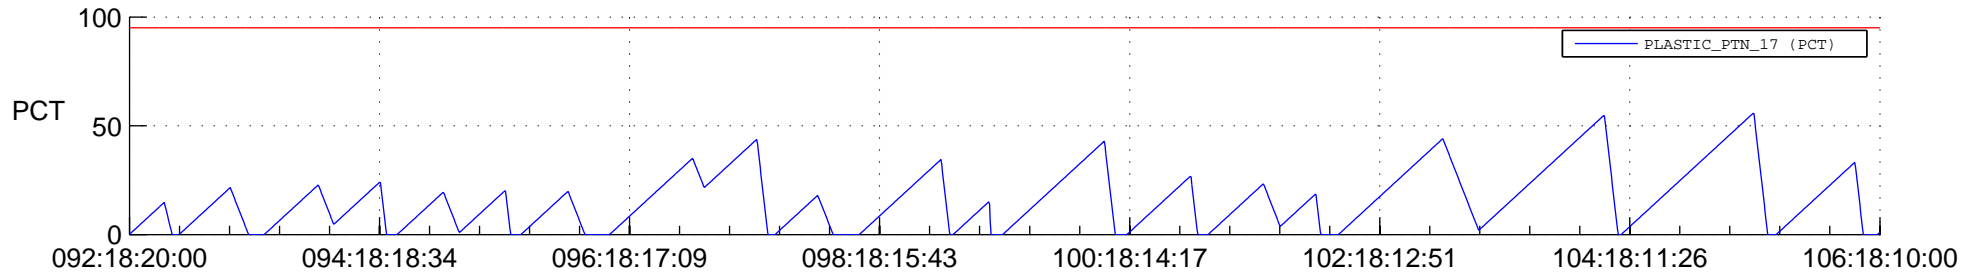

STEREO AHEAD SSR PCT Full Prediction

SWAVES_Percent_Full_Prediction

IMPACT_Percent_Full_Prediction

PLASTIC_Percent_Full_Prediction

Spacecraft_DownLink_Rate