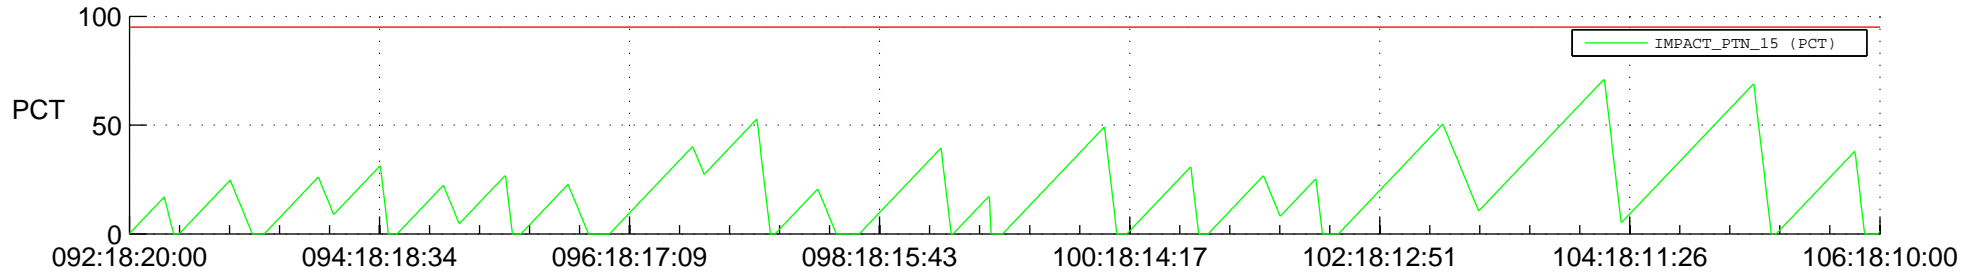

STEREO AHEAD SSR PCT Full Prediction

SWAVES_Percent_Full_Prediction

IMPACT_Percent_Full_Prediction

PLASTIC_Percent_Full_Prediction

Spacecraft_DownLink_Rate