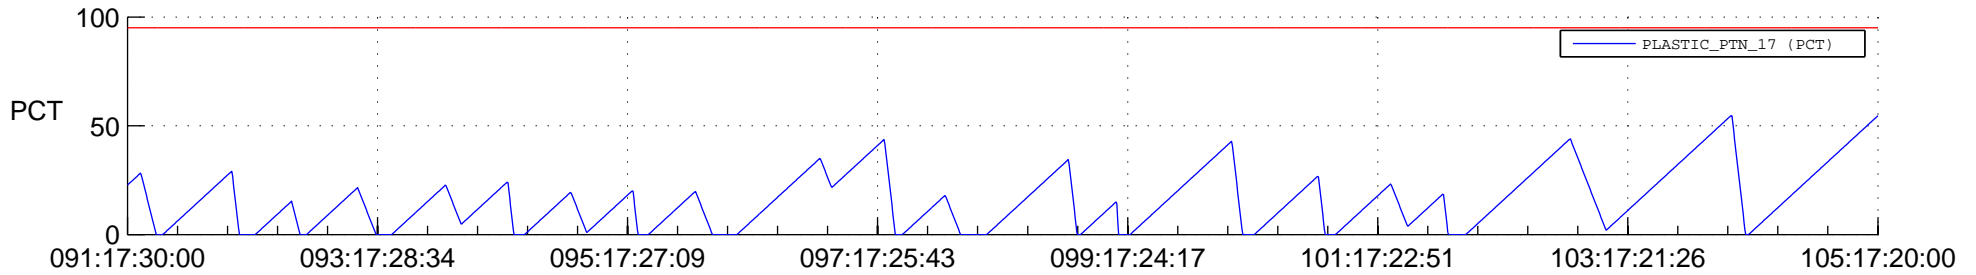

STEREO AHEAD SSR PCT Full Prediction

SWAVES_Percent_Full_Prediction

IMPACT_Percent_Full_Prediction

PLASTIC_Percent_Full_Prediction

Spacecraft_DownLink_Rate