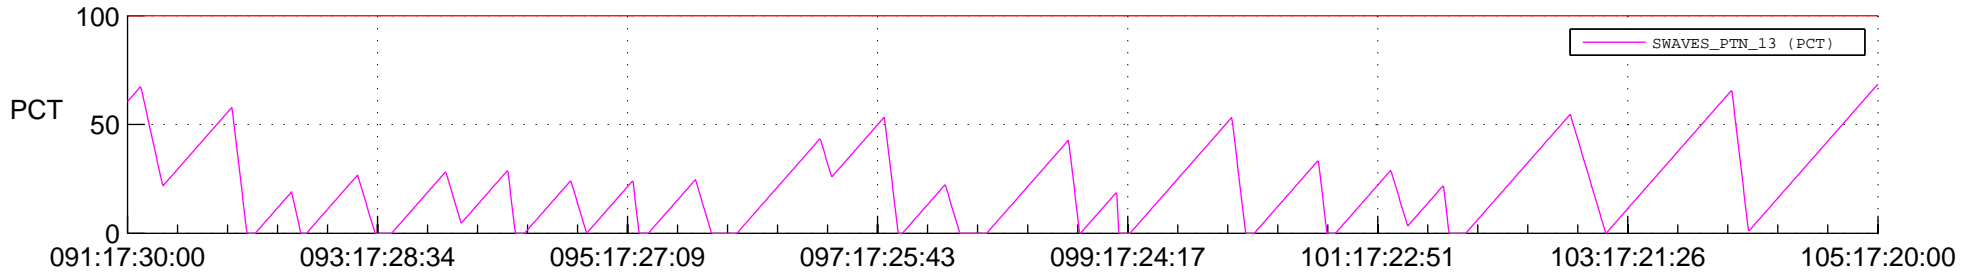

STEREO AHEAD SSR PCT Full Prediction

SWAVES_Percent_Full_Prediction

IMPACT_Percent_Full_Prediction

PLASTIC_Percent_Full_Prediction

Spacecraft_DownLink_Rate