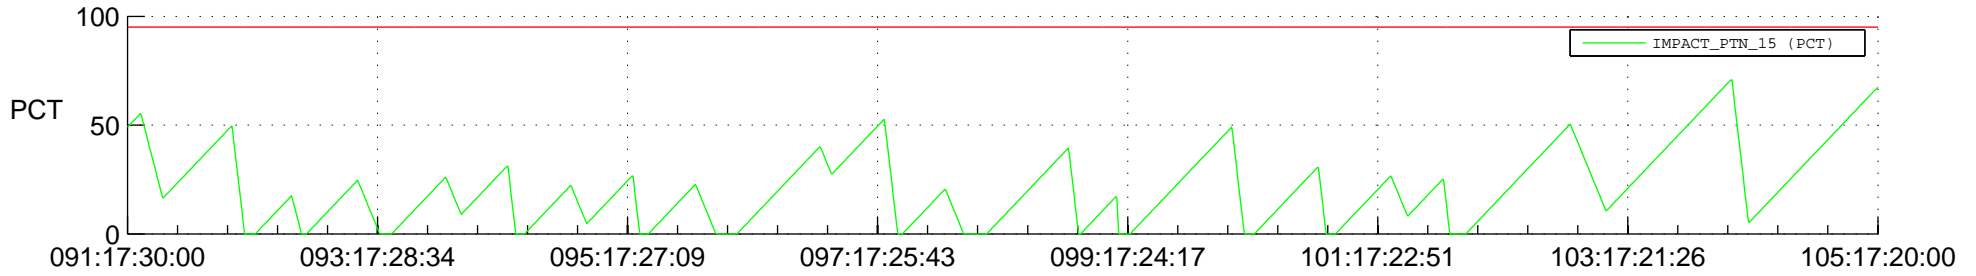

STEREO AHEAD SSR PCT Full Prediction

SWAVES_Percent_Full_Prediction

IMPACT_Percent_Full_Prediction

PLASTIC_Percent_Full_Prediction

Spacecraft_DownLink_Rate