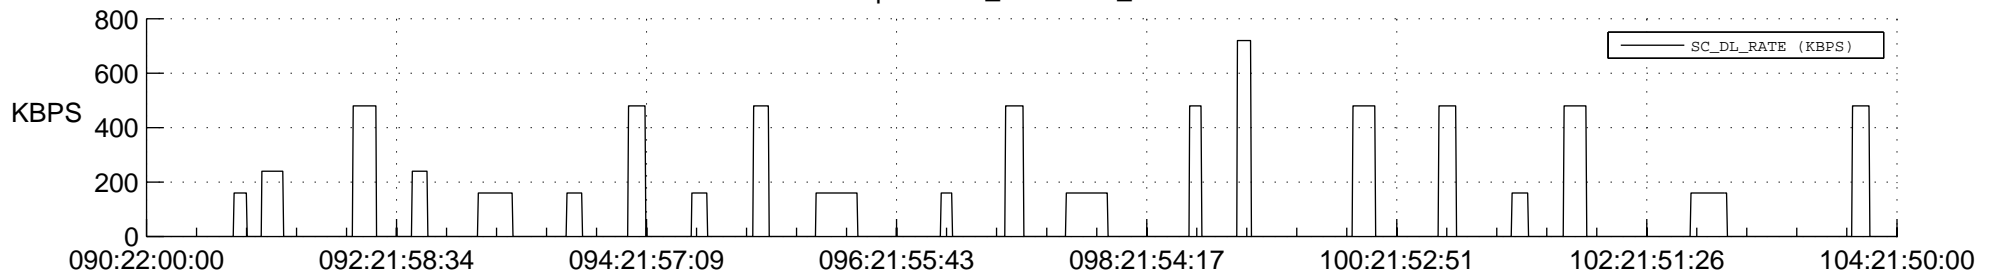

STEREO AHEAD SSR PCT Full Prediction

SWAVES_Percent_Full_Prediction

IMPACT_Percent_Full_Prediction

PLASTIC_Percent_Full_Prediction

Spacecraft_DownLink_Rate

Ground Time (2012:090:22:00:00.000 -2012:104:21:50:00.000)