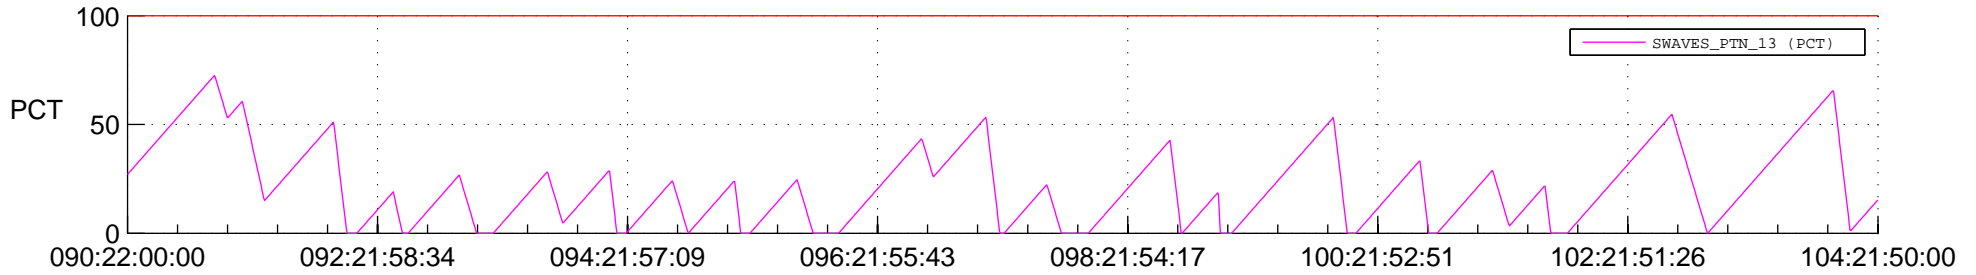

STEREO AHEAD SSR PCT Full Prediction

SWAVES_Percent_Full_Prediction

IMPACT_Percent_Full_Prediction

PLASTIC_Percent_Full_Prediction

Spacecraft_DownLink_Rate

Ground Time (2012:090:22:00:00.000 -2012:104:21:50:00.000)