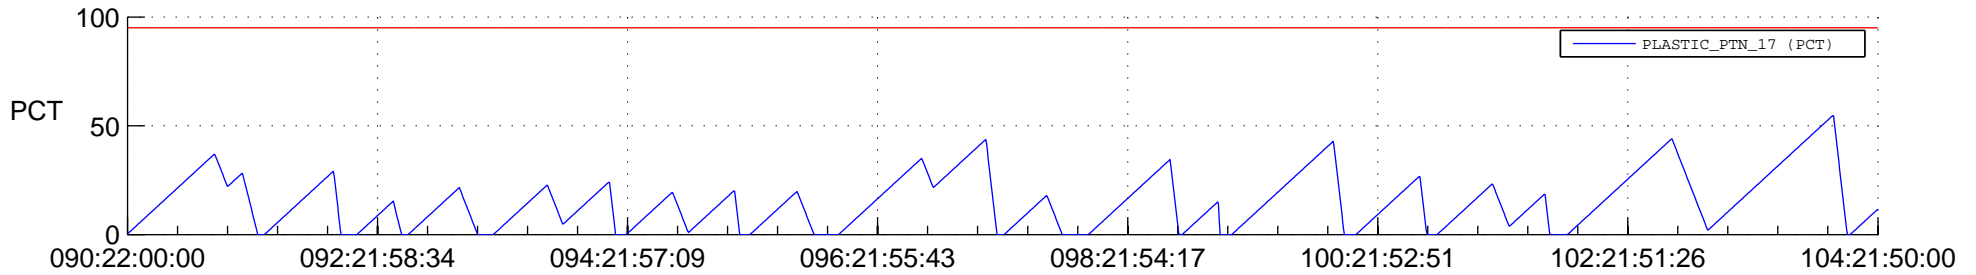

STEREO AHEAD SSR PCT Full Prediction

SWAVES_Percent_Full_Prediction

IMPACT_Percent_Full_Prediction

PLASTIC_Percent_Full_Prediction

Spacecraft_DownLink_Rate

Ground Time (2012:090:22:00:00.000 -2012:104:21:50:00.000)