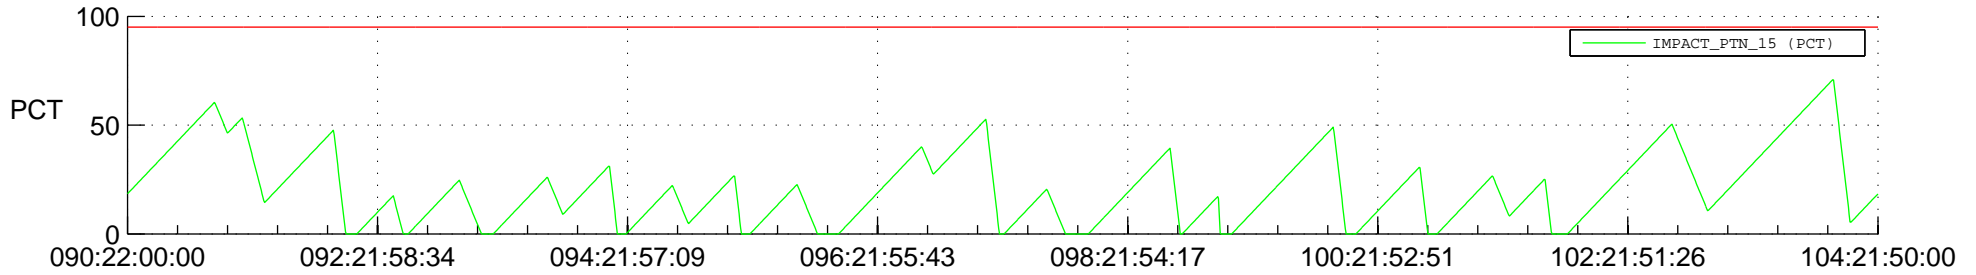

STEREO AHEAD SSR PCT Full Prediction

SWAVES_Percent_Full_Prediction

IMPACT_Percent_Full_Prediction

PLASTIC_Percent_Full_Prediction

Spacecraft_DownLink_Rate

Ground Time (2012:090:22:00:00.000 -2012:104:21:50:00.000)