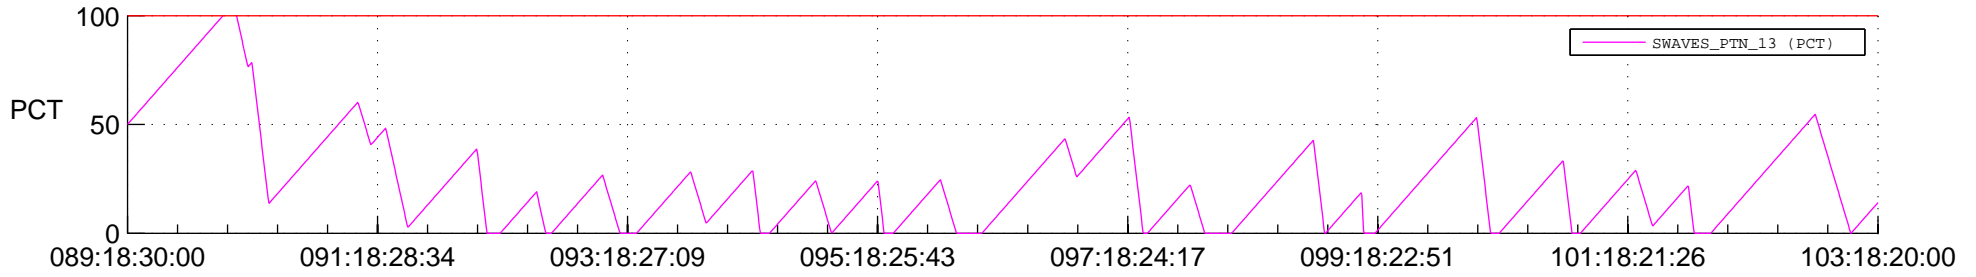

STEREO AHEAD SSR PCT Full Prediction

SWAVES_Percent_Full_Prediction

IMPACT_Percent_Full_Prediction

PLASTIC_Percent_Full_Prediction

Spacecraft_DownLink_Rate

Ground Time (2012:089:18:30:00.000 -2012:103:18:20:00.000)