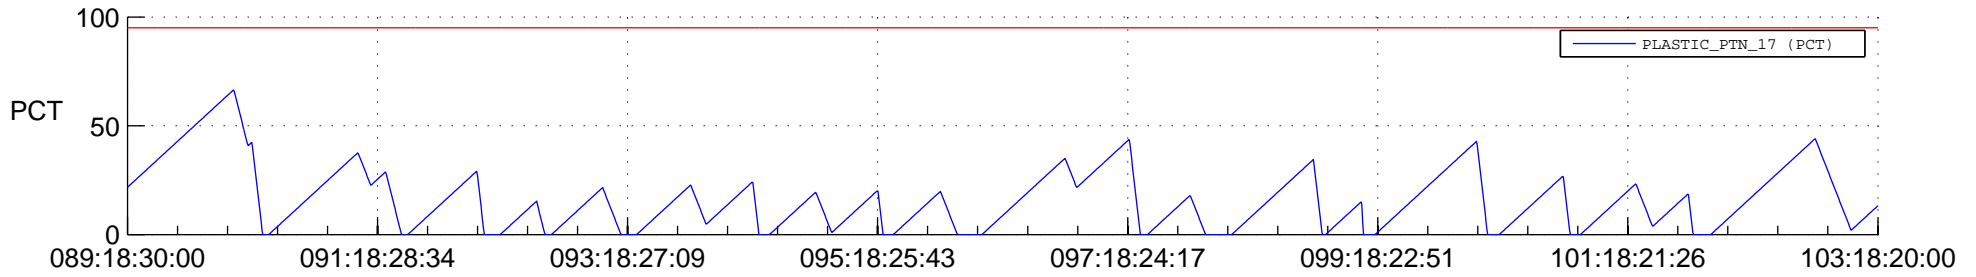

STEREO AHEAD SSR PCT Full Prediction

SWAVES_Percent_Full_Prediction

IMPACT_Percent_Full_Prediction

PLASTIC_Percent_Full_Prediction

Spacecraft_DownLink_Rate

Ground Time (2012:089:18:30:00.000 -2012:103:18:20:00.000)