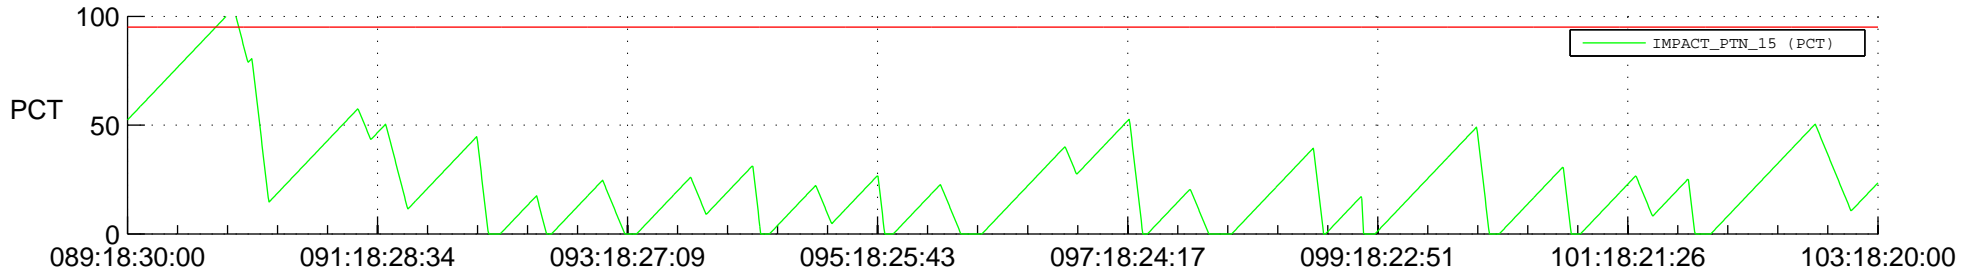

STEREO AHEAD SSR PCT Full Prediction

SWAVES_Percent_Full_Prediction

IMPACT_Percent_Full_Prediction

PLASTIC_Percent_Full_Prediction

Spacecraft_DownLink_Rate

Ground Time (2012:089:18:30:00.000 -2012:103:18:20:00.000)