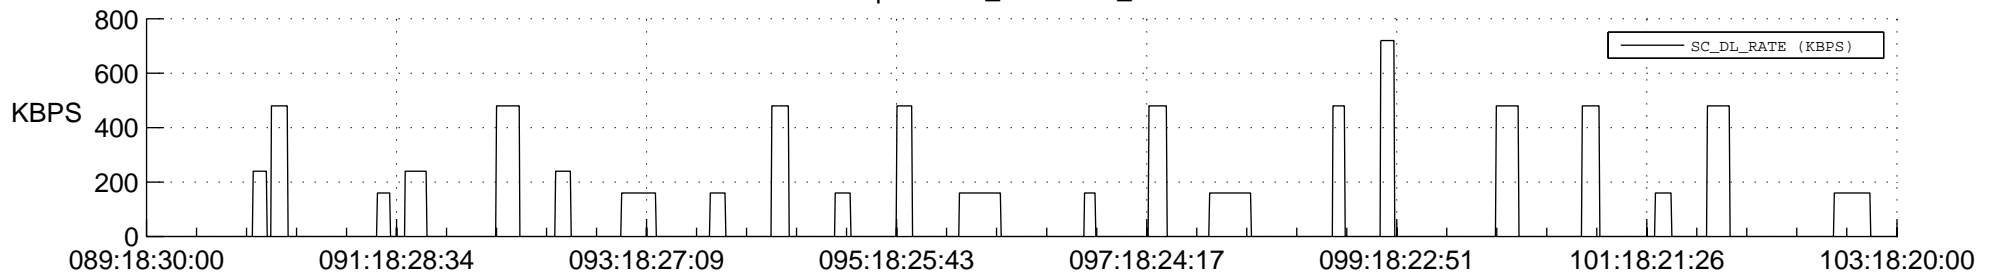

STEREO AHEAD SSR PCT Full Prediction

SWAVES_Percent_Full_Prediction

IMPACT_Percent_Full_Prediction

PLASTIC_Percent_Full_Prediction

Spacecraft_DownLink_Rate

Ground Time (2012:089:18:30:00.000 -2012:103:18:20:00.000)