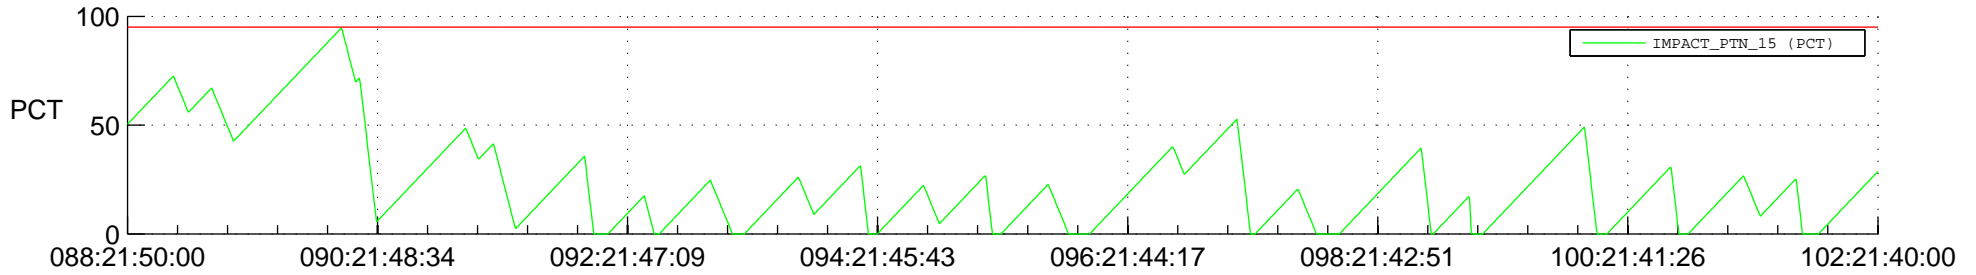

STEREO AHEAD SSR PCT Full Prediction

SWAVES_Percent_Full_Prediction

IMPACT_Percent_Full_Prediction

PLASTIC_Percent_Full_Prediction

Spacecraft_DownLink_Rate

Ground Time (2012:088:21:50:00.000 -2012:102:21:40:00.000)