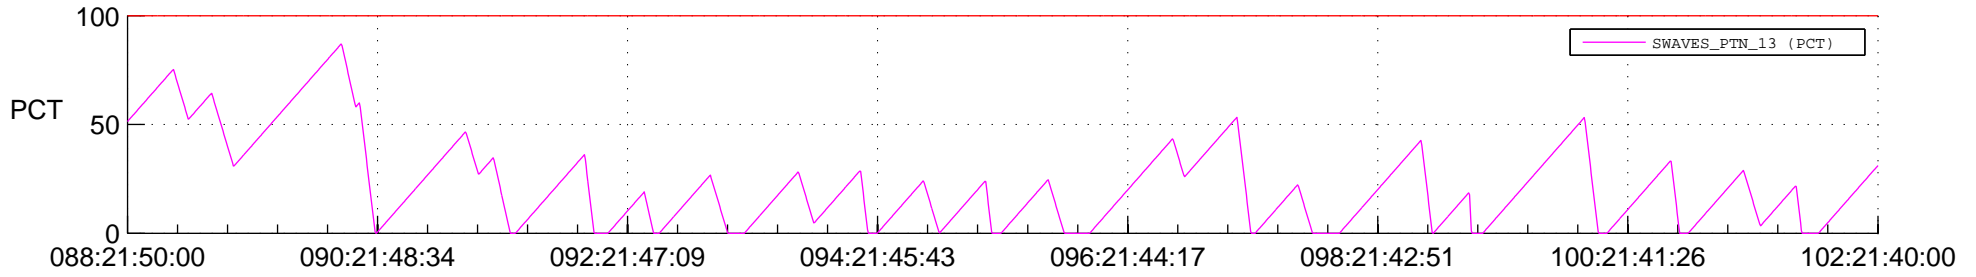

STEREO AHEAD SSR PCT Full Prediction

SWAVES_Percent_Full_Prediction

IMPACT_Percent_Full_Prediction

PLASTIC_Percent_Full_Prediction

Spacecraft_DownLink_Rate

Ground Time (2012:088:21:50:00.000 -2012:102:21:40:00.000)