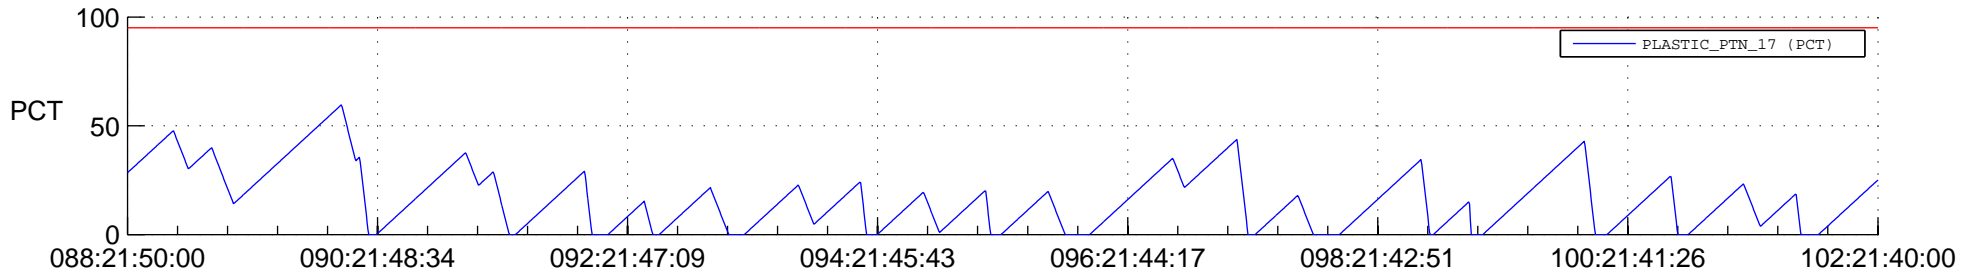

STEREO AHEAD SSR PCT Full Prediction

SWAVES_Percent_Full_Prediction

IMPACT_Percent_Full_Prediction

PLASTIC_Percent_Full_Prediction

Spacecraft_DownLink_Rate

Ground Time (2012:088:21:50:00.000 -2012:102:21:40:00.000)