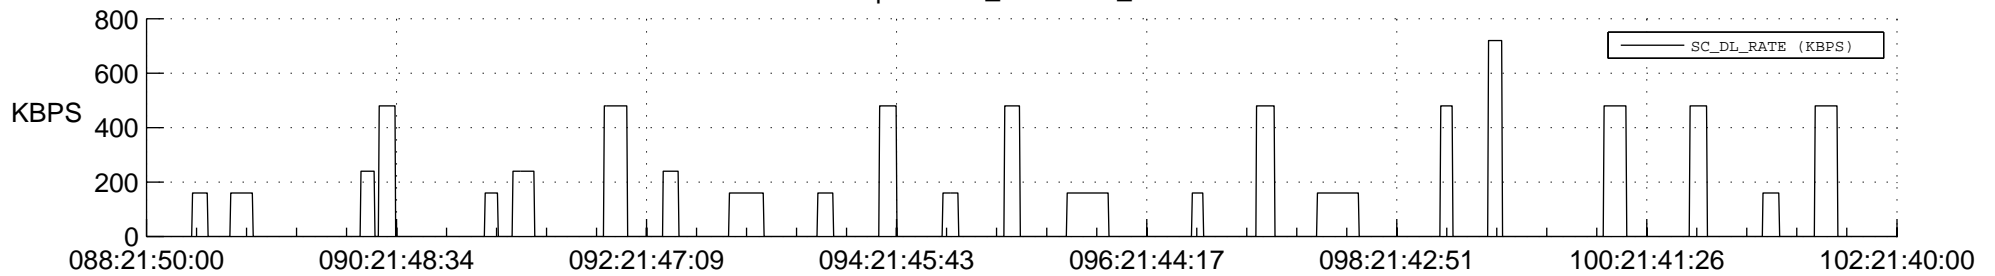

STEREO AHEAD SSR PCT Full Prediction

SWAVES_Percent_Full_Prediction

IMPACT_Percent_Full_Prediction

PLASTIC_Percent_Full_Prediction

Spacecraft_DownLink_Rate

Ground Time (2012:088:21:50:00.000 -2012:102:21:40:00.000)