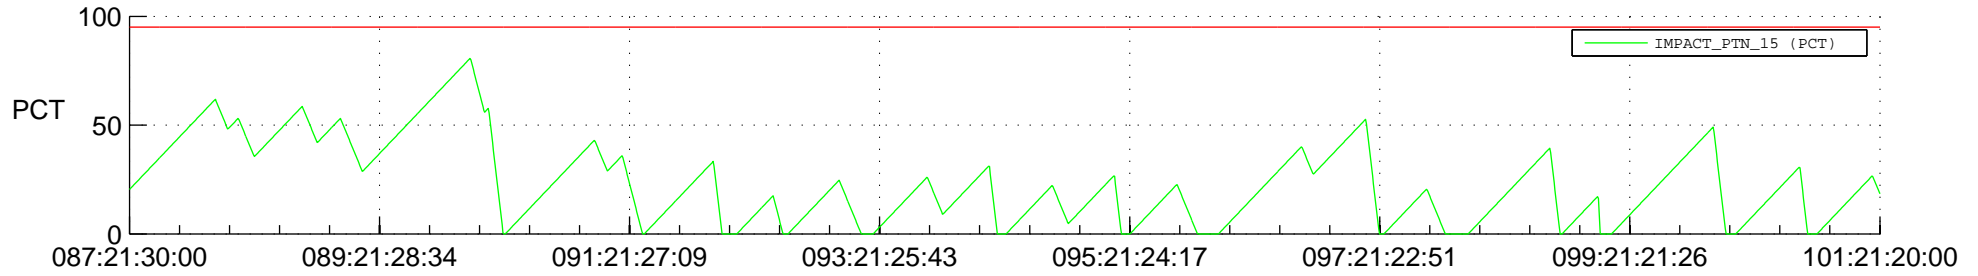

STEREO AHEAD SSR PCT Full Prediction

SWAVES_Percent_Full_Prediction

IMPACT_Percent_Full_Prediction

PLASTIC_Percent_Full_Prediction

Spacecraft_DownLink_Rate