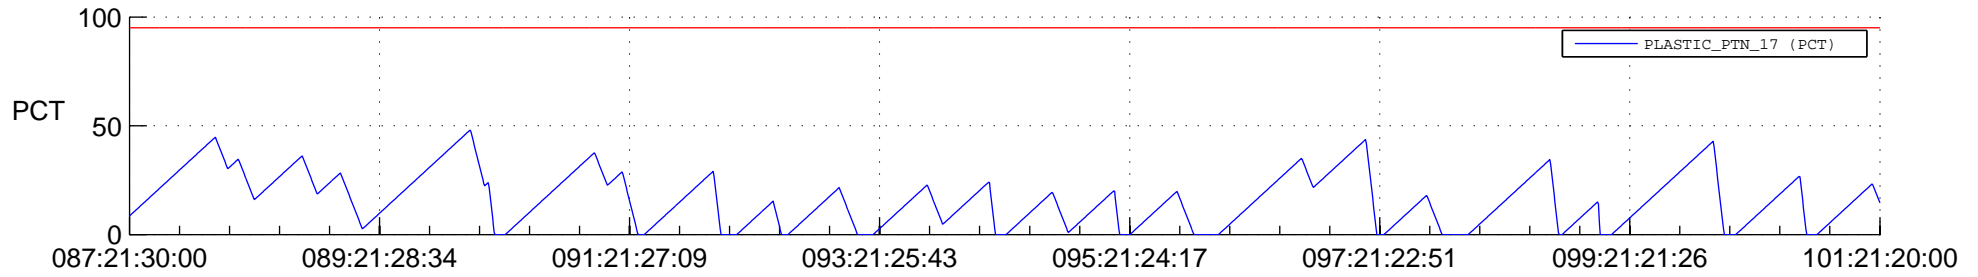

STEREO AHEAD SSR PCT Full Prediction

SWAVES_Percent_Full_Prediction

IMPACT_Percent_Full_Prediction

PLASTIC_Percent_Full_Prediction

Spacecraft_DownLink_Rate