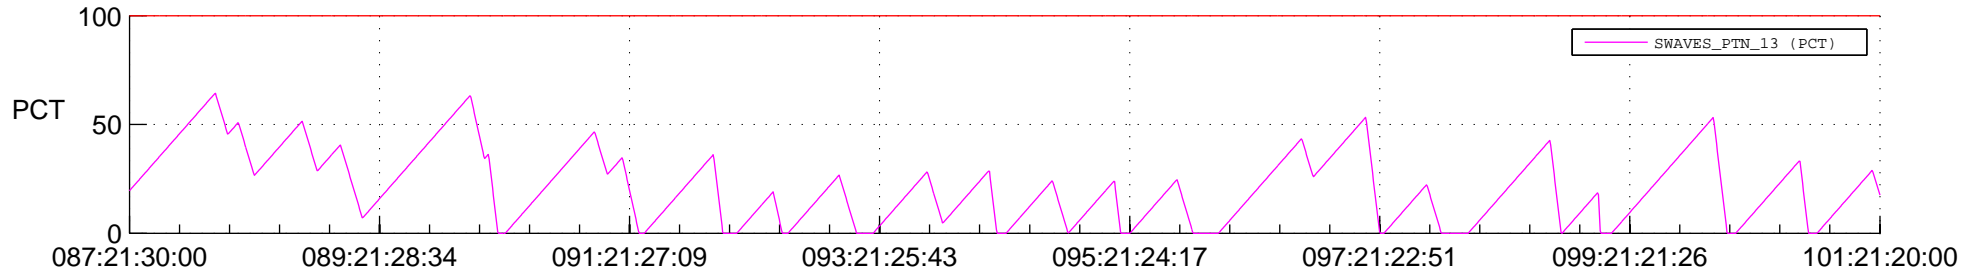

STEREO AHEAD SSR PCT Full Prediction

SWAVES_Percent_Full_Prediction

IMPACT_Percent_Full_Prediction

PLASTIC_Percent_Full_Prediction

Spacecraft_DownLink_Rate