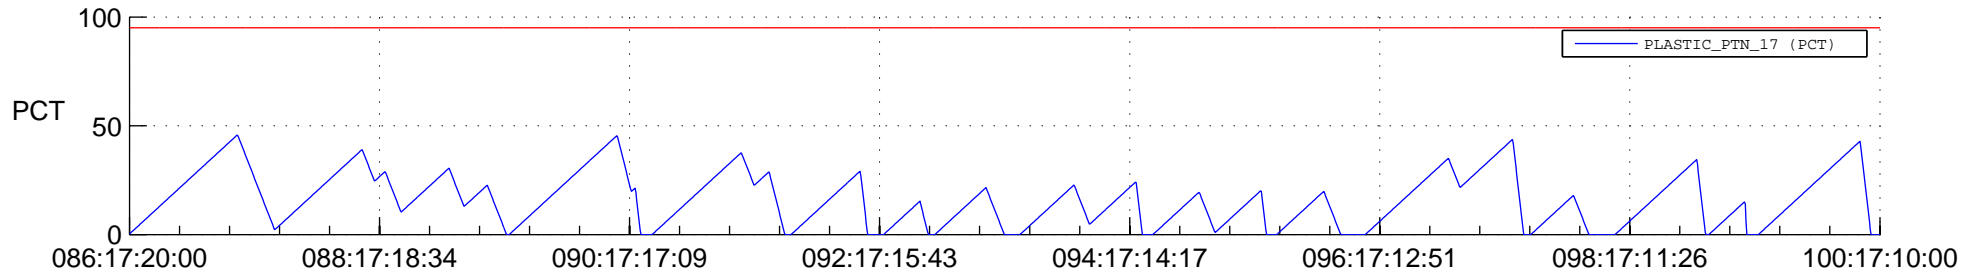

PLASTIC_Percent_Full_Prediction