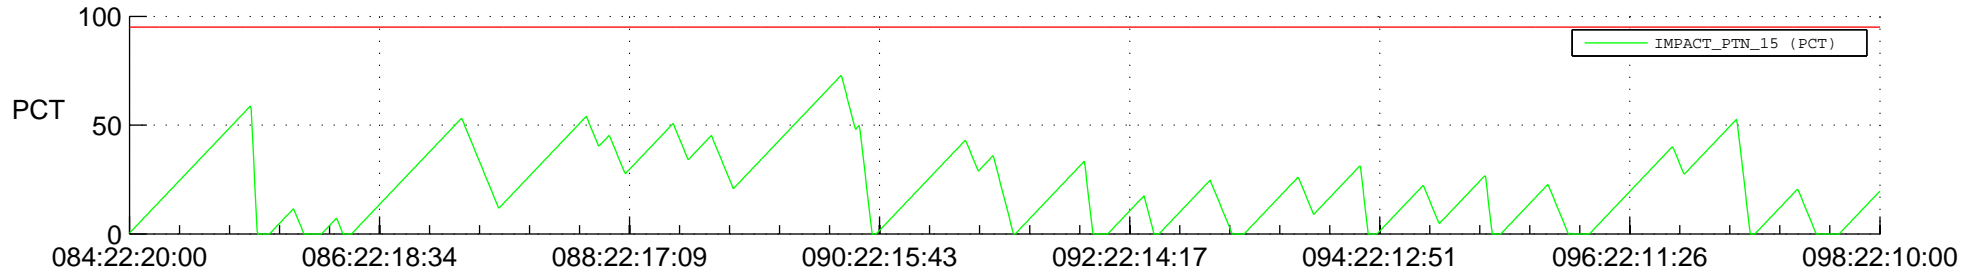

IMPACT_Percent_Full_Prediction