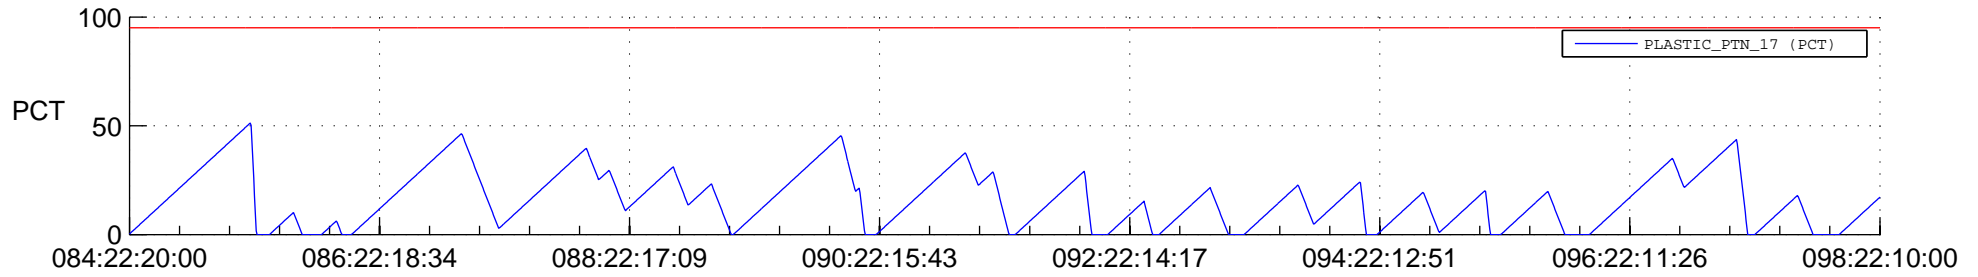

# STEREO AHEAD SSR PCT Full Prediction

## SWAVES\_Percent\_Full\_Prediction

## Spacecraft\_DownLink\_Rate

Ground Time (2012:084:22:20:00.000 -2012:098:22:10:00.000)