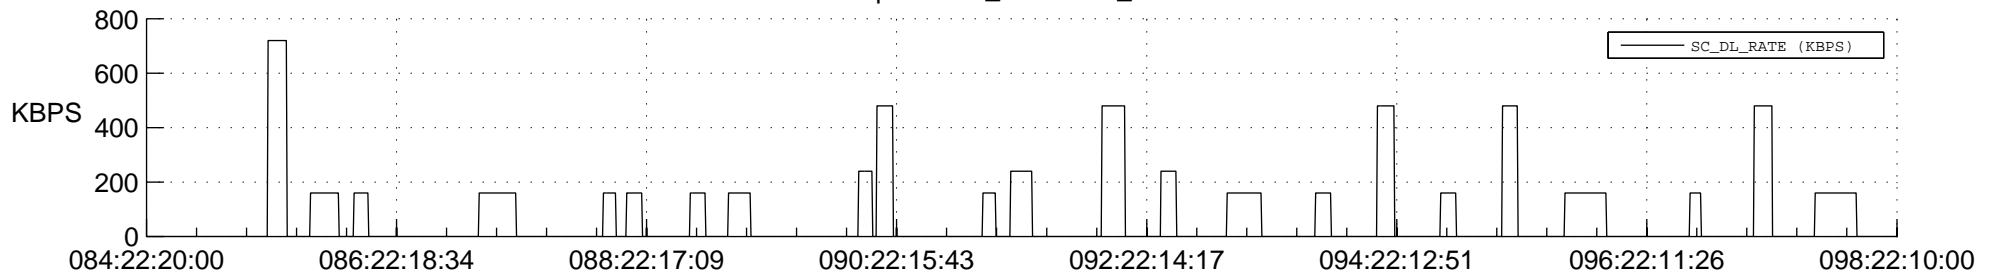

## Spacecraft\_DownLink\_Rate

Ground Time (2012:084:22:20:00.000 -2012:098:22:10:00.000)