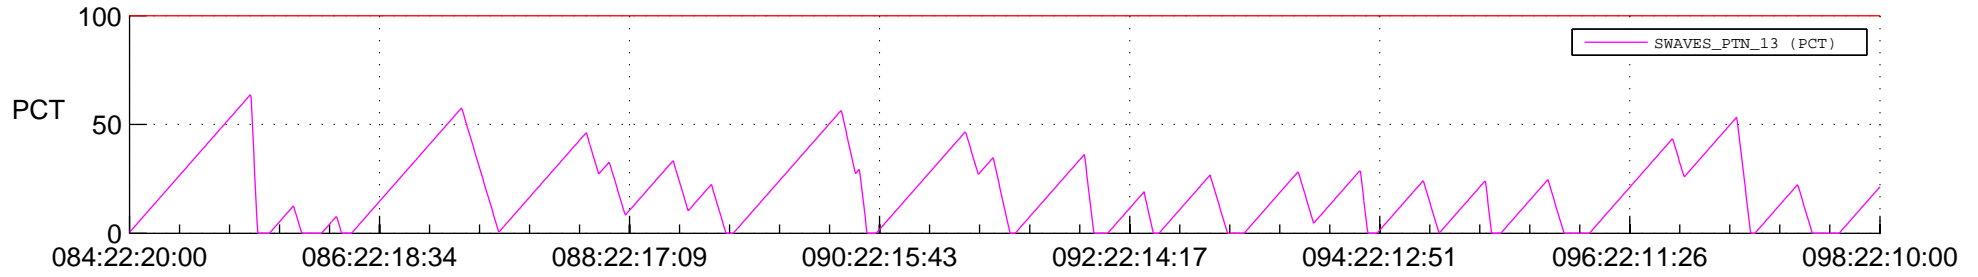

## SWAVES\_Percent\_Full\_Prediction

## Spacecraft\_DownLink\_Rate

Ground Time (2012:084:22:20:00.000 -2012:098:22:10:00.000)