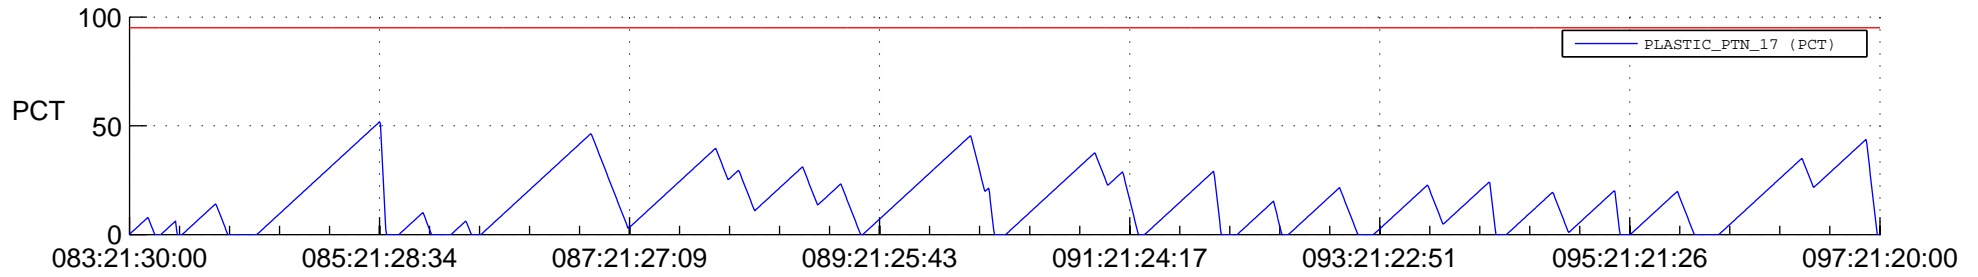

# STEREO AHEAD SSR PCT Full Prediction

## SWAVES\_Percent\_Full\_Prediction

## Spacecraft\_DownLink\_Rate

Ground Time (2012:083:21:30:00.000 -2012:097:21:20:00.000)