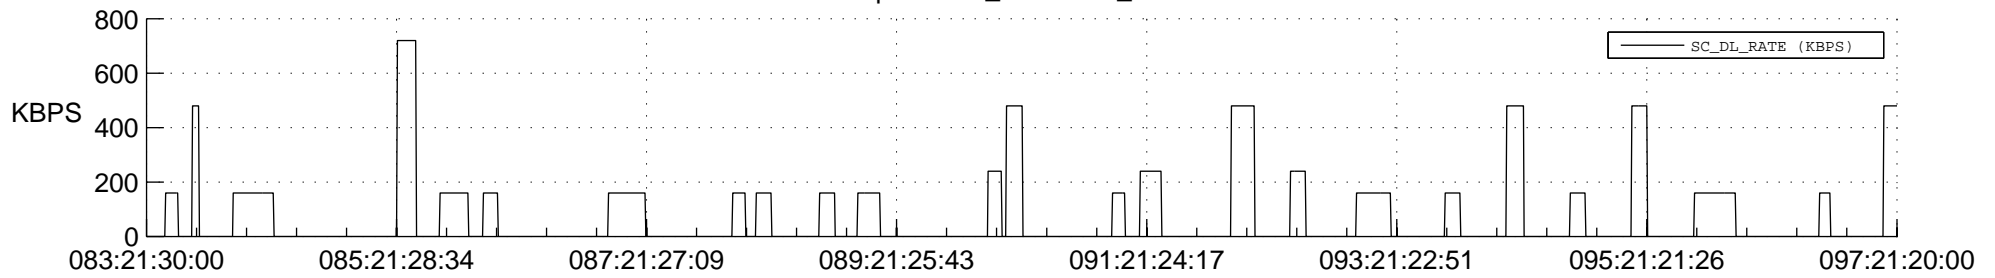

## Spacecraft\_DownLink\_Rate

Ground Time (2012:083:21:30:00.000 -2012:097:21:20:00.000)