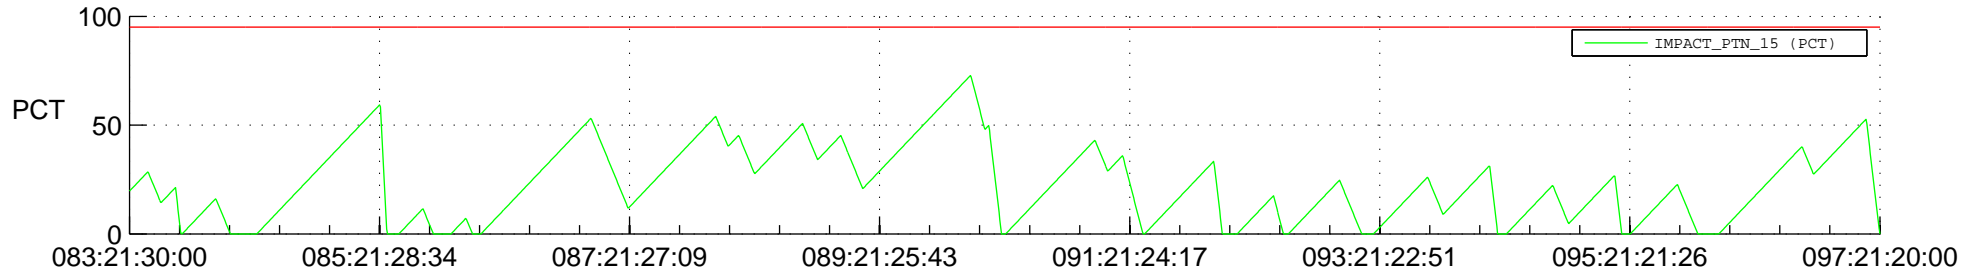

IMPACT_Percent_Full_Prediction