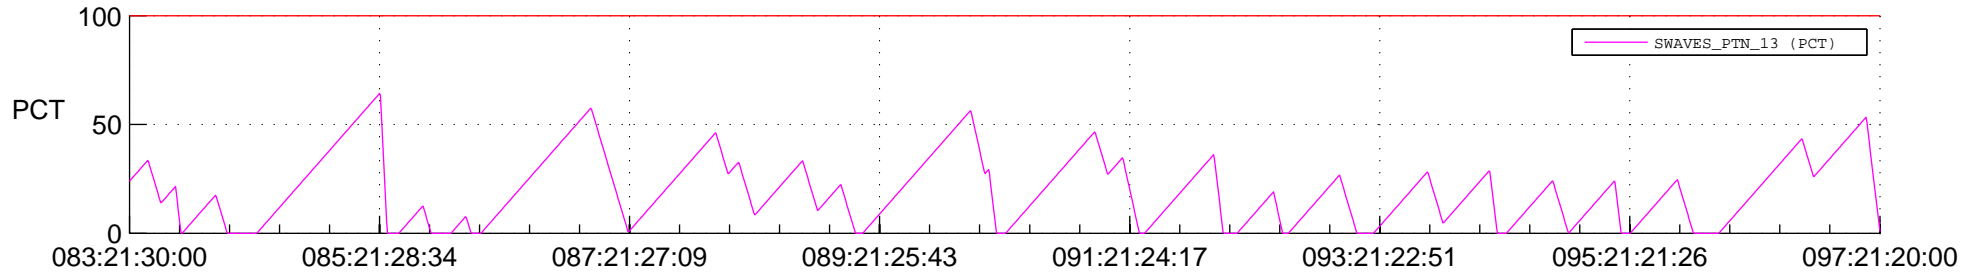

# STEREO AHEAD SSR PCT Full Prediction

## SWAVES\_Percent\_Full\_Prediction

## Spacecraft\_DownLink\_Rate

Ground Time (2012:083:21:30:00.000 -2012:097:21:20:00.000)