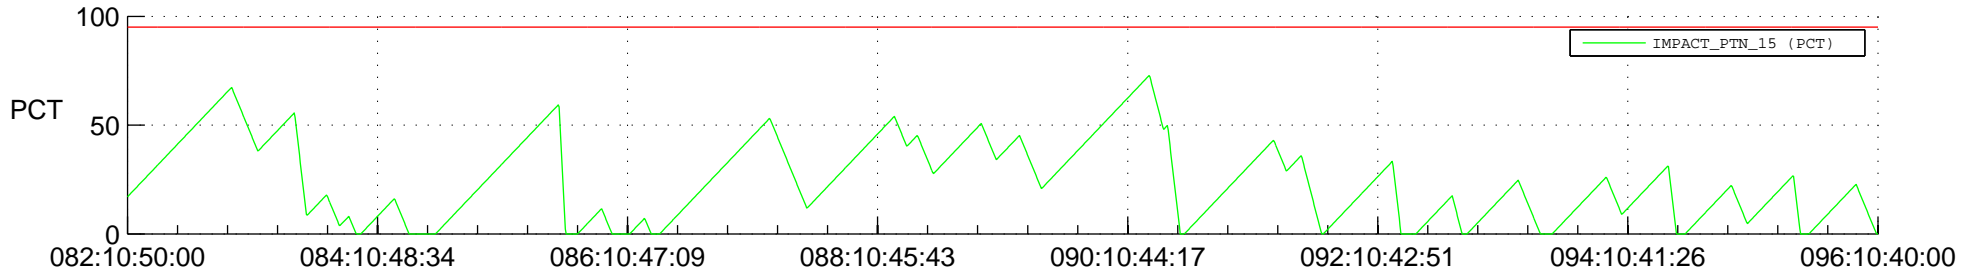

STEREO AHEAD SSR PCT Full Prediction

SWAVES_Percent_Full_Prediction

IMPACT_Percent_Full_Prediction

PLASTIC_Percent_Full_Prediction

Spacecraft_DownLink_Rate

Ground Time (2012:082:10:50:00.000 -2012:096:10:40:00.000)