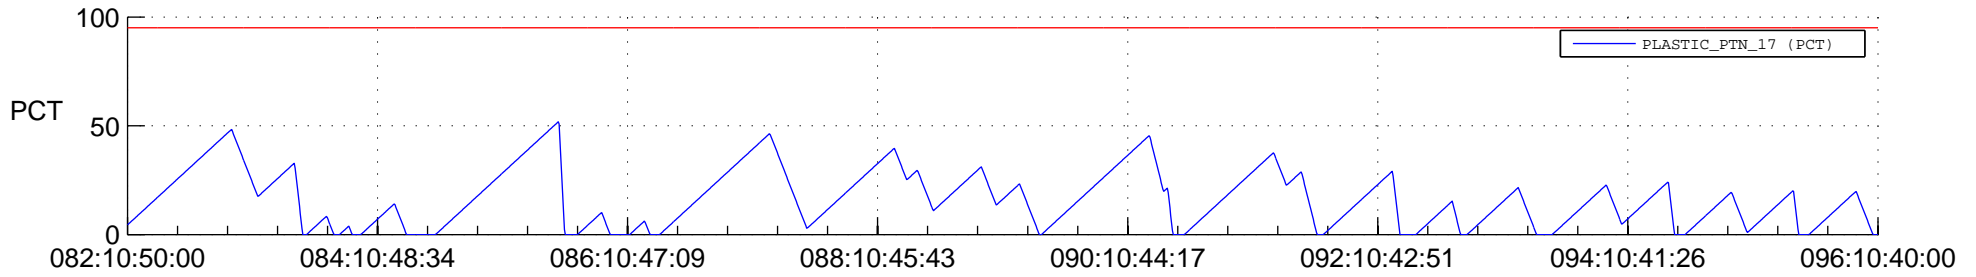

STEREO AHEAD SSR PCT Full Prediction

SWAVES_Percent_Full_Prediction

IMPACT_Percent_Full_Prediction

PLASTIC_Percent_Full_Prediction

Spacecraft_DownLink_Rate

Ground Time (2012:082:10:50:00.000 -2012:096:10:40:00.000)