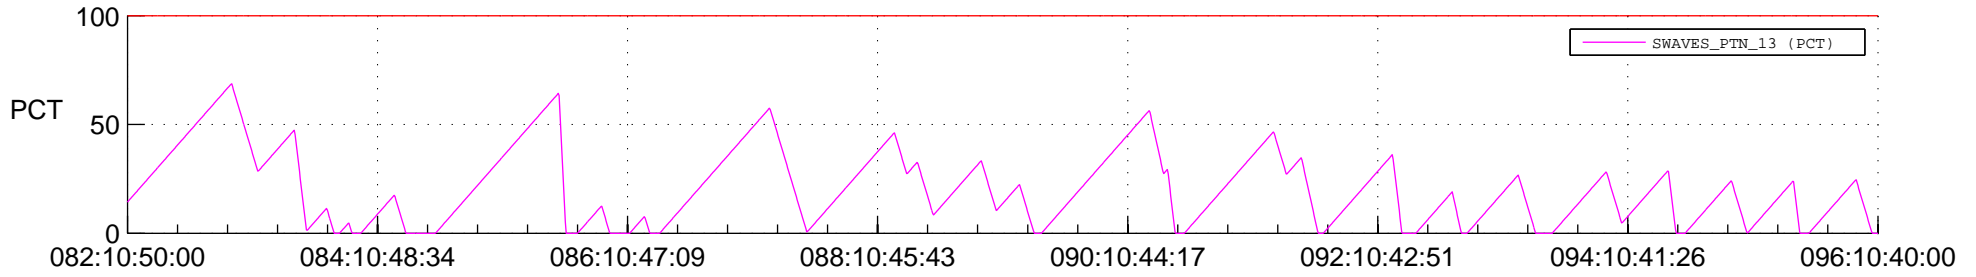

STEREO AHEAD SSR PCT Full Prediction

SWAVES_Percent_Full_Prediction

IMPACT_Percent_Full_Prediction

PLASTIC_Percent_Full_Prediction

Spacecraft_DownLink_Rate

Ground Time (2012:082:10:50:00.000 -2012:096:10:40:00.000)