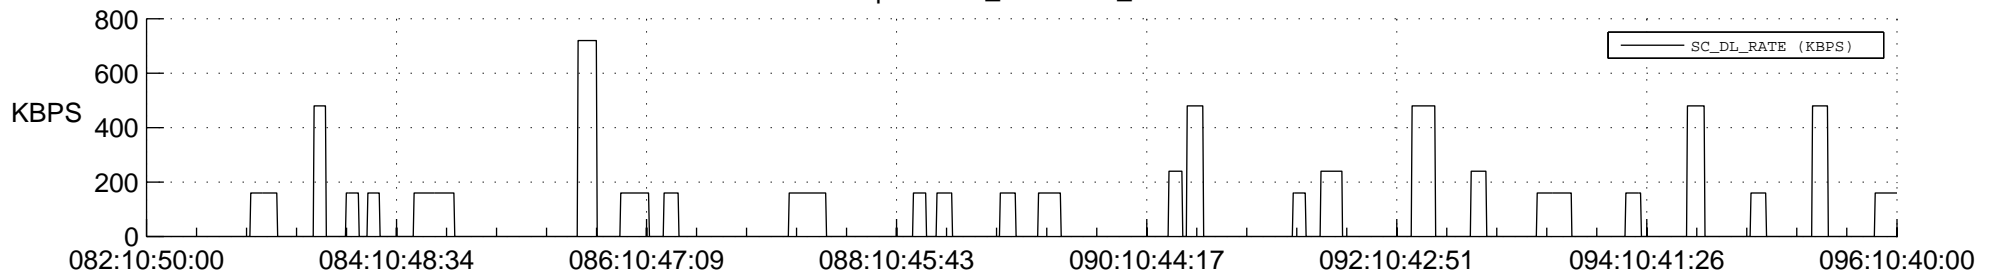

STEREO AHEAD SSR PCT Full Prediction

SWAVES_Percent_Full_Prediction

IMPACT_Percent_Full_Prediction

PLASTIC_Percent_Full_Prediction

Spacecraft_DownLink_Rate

Ground Time (2012:082:10:50:00.000 -2012:096:10:40:00.000)