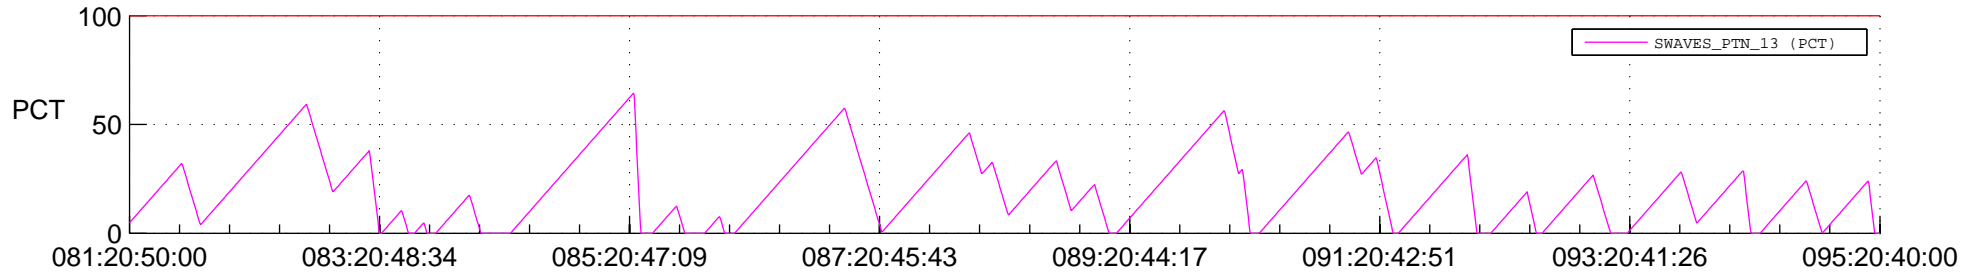

STEREO AHEAD SSR PCT Full Prediction

SWAVES_Percent_Full_Prediction

IMPACT_Percent_Full_Prediction

PLASTIC_Percent_Full_Prediction

Spacecraft_DownLink_Rate

Ground Time (2012:081:20:50:00.000 -2012:095:20:40:00.000)