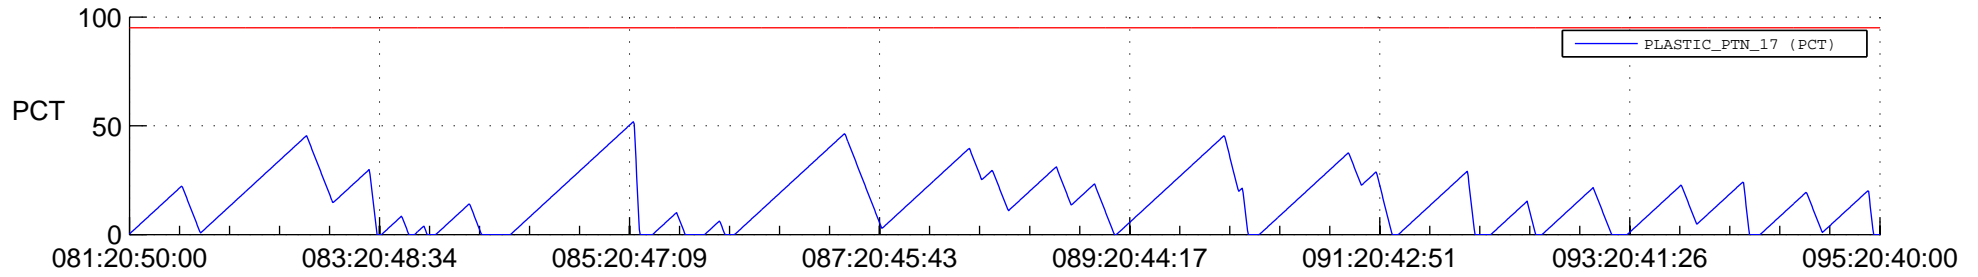

STEREO AHEAD SSR PCT Full Prediction

SWAVES_Percent_Full_Prediction

IMPACT_Percent_Full_Prediction

PLASTIC_Percent_Full_Prediction

Spacecraft_DownLink_Rate

Ground Time (2012:081:20:50:00.000 -2012:095:20:40:00.000)