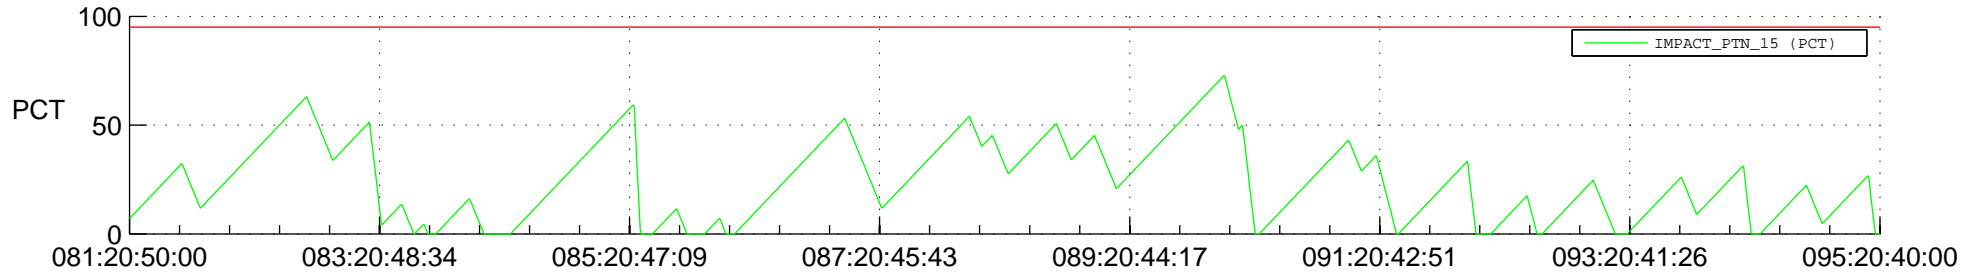

STEREO AHEAD SSR PCT Full Prediction

SWAVES_Percent_Full_Prediction

IMPACT_Percent_Full_Prediction

PLASTIC_Percent_Full_Prediction

Spacecraft_DownLink_Rate

Ground Time (2012:081:20:50:00.000 -2012:095:20:40:00.000)