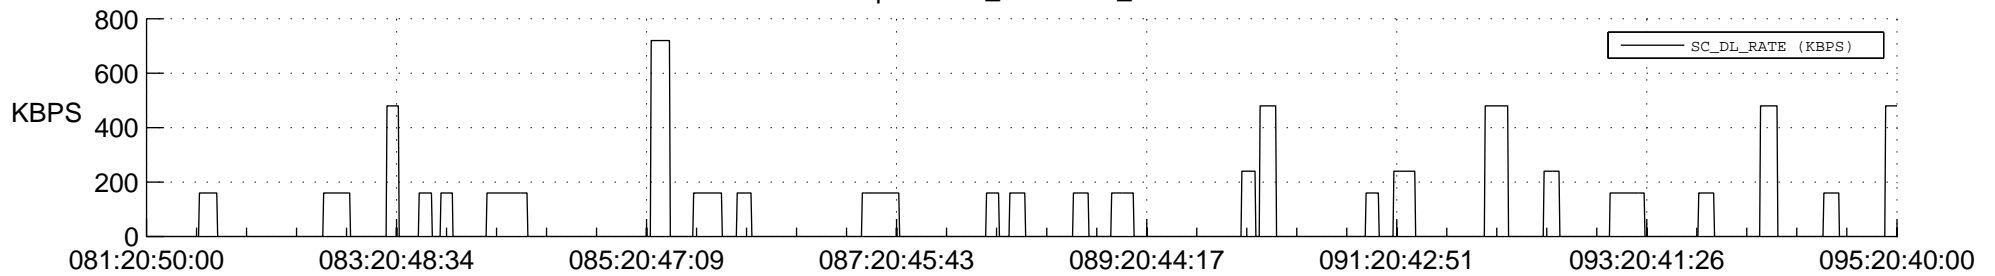

STEREO AHEAD SSR PCT Full Prediction

SWAVES_Percent_Full_Prediction

IMPACT_Percent_Full_Prediction

PLASTIC_Percent_Full_Prediction

Spacecraft_DownLink_Rate

Ground Time (2012:081:20:50:00.000 -2012:095:20:40:00.000)