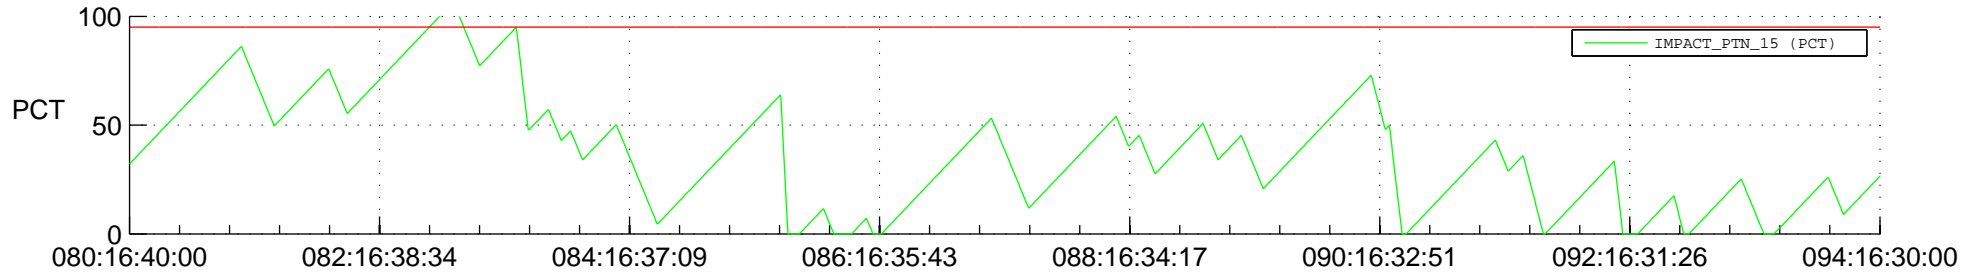

IMPACT_Percent_Full_Prediction