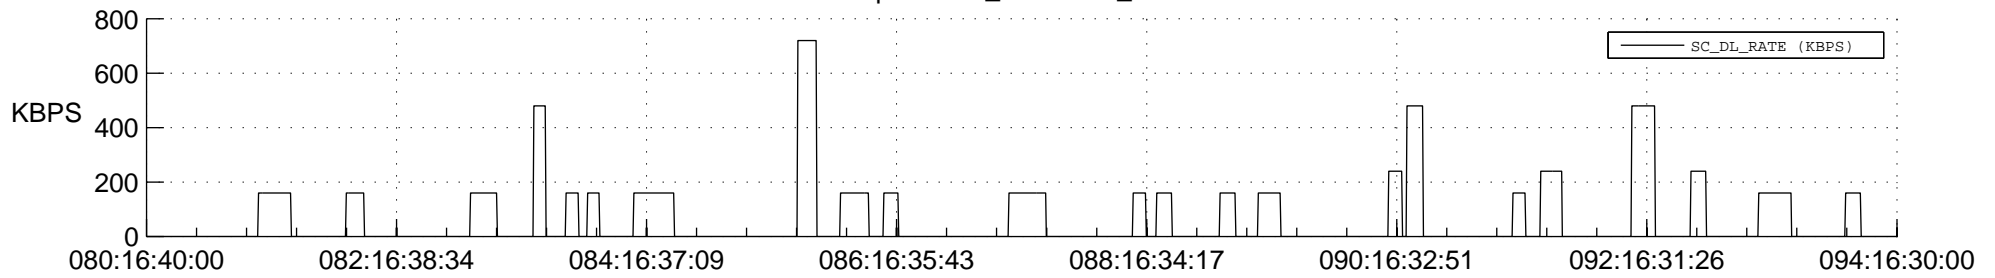

## Spacecraft\_DownLink\_Rate

Ground Time (2012:080:16:40:00.000 -2012:094:16:30:00.000)