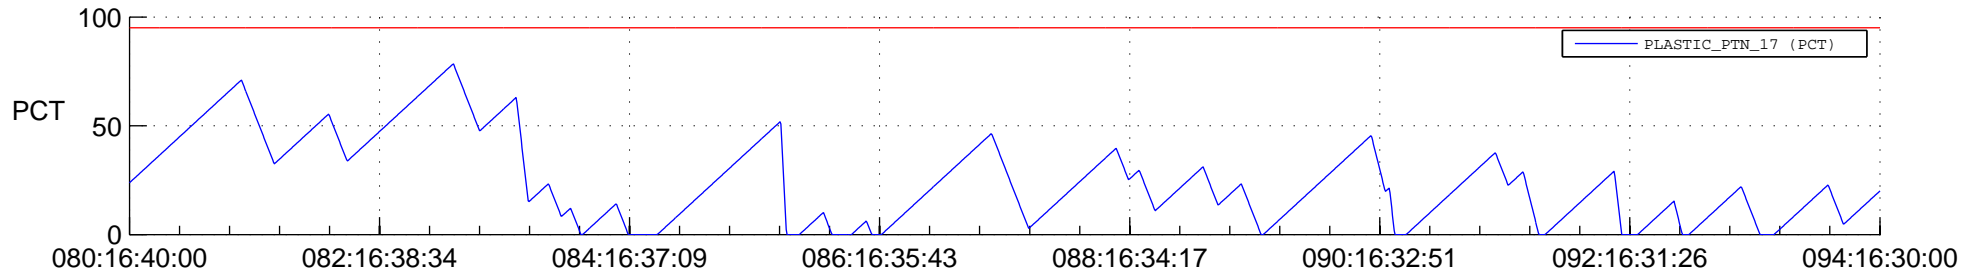

# STEREO AHEAD SSR PCT Full Prediction

## SWAVES\_Percent\_Full\_Prediction

## Spacecraft\_DownLink\_Rate

Ground Time (2012:080:16:40:00.000 -2012:094:16:30:00.000)