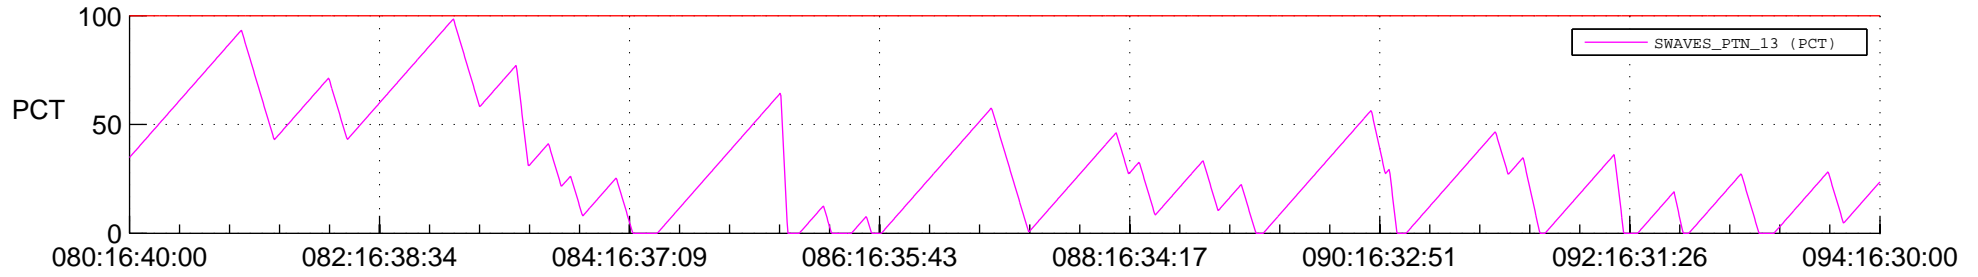

## SWAVES\_Percent\_Full\_Prediction

## Spacecraft\_DownLink\_Rate

Ground Time (2012:080:16:40:00.000 -2012:094:16:30:00.000)