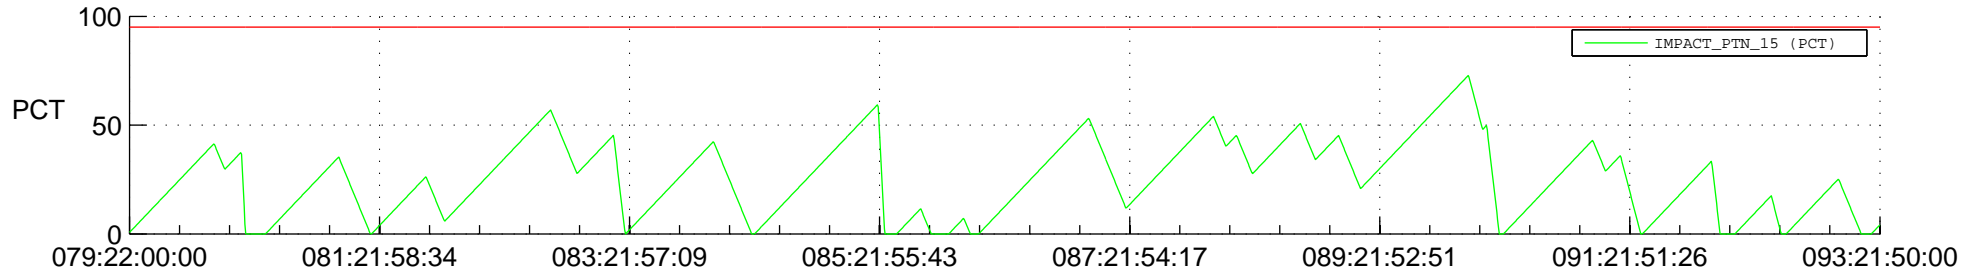

IMPACT_Percent_Full_Prediction