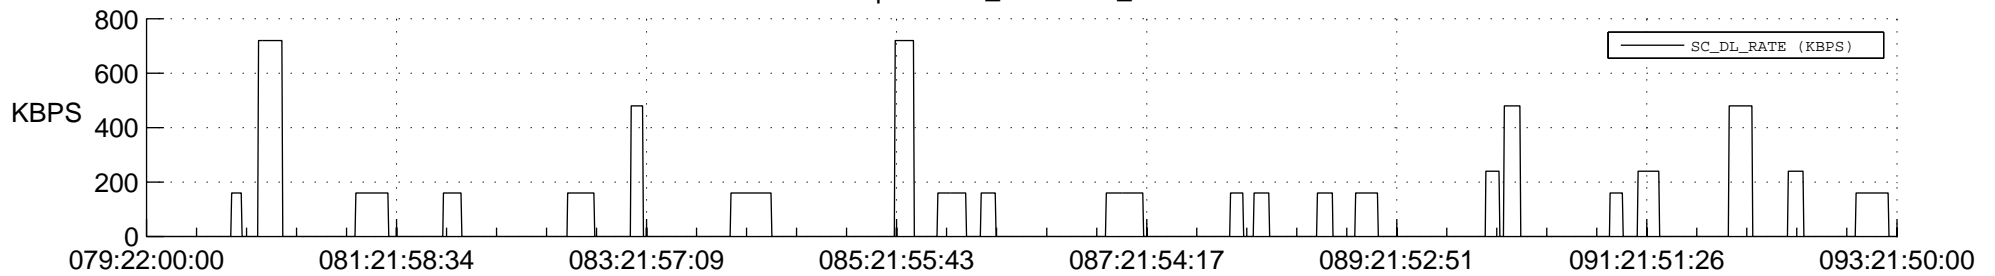

## Spacecraft\_DownLink\_Rate

Ground Time (2012:079:22:00:00.000 -2012:093:21:50:00.000)