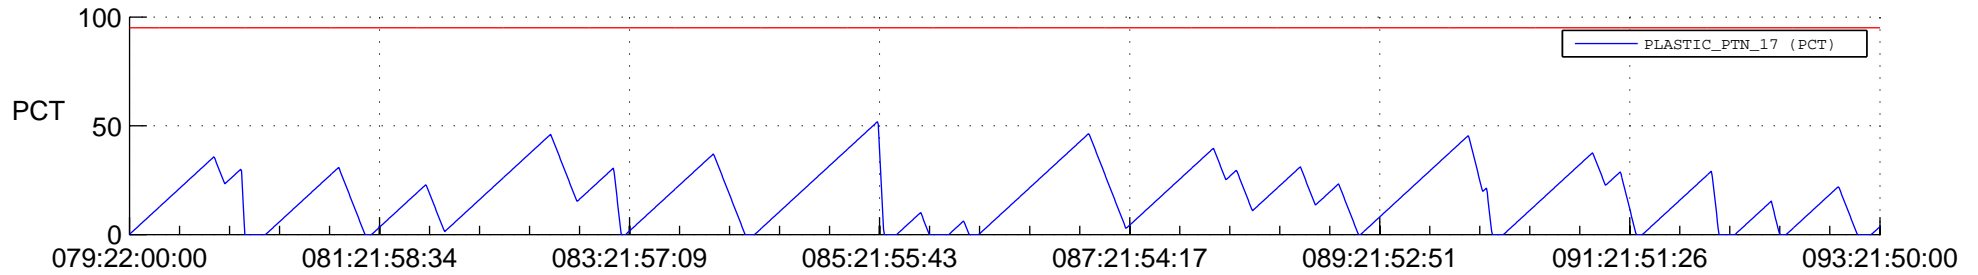

## SWAVES\_Percent\_Full\_Prediction

## Spacecraft\_DownLink\_Rate

Ground Time (2012:079:22:00:00.000 -2012:093:21:50:00.000)