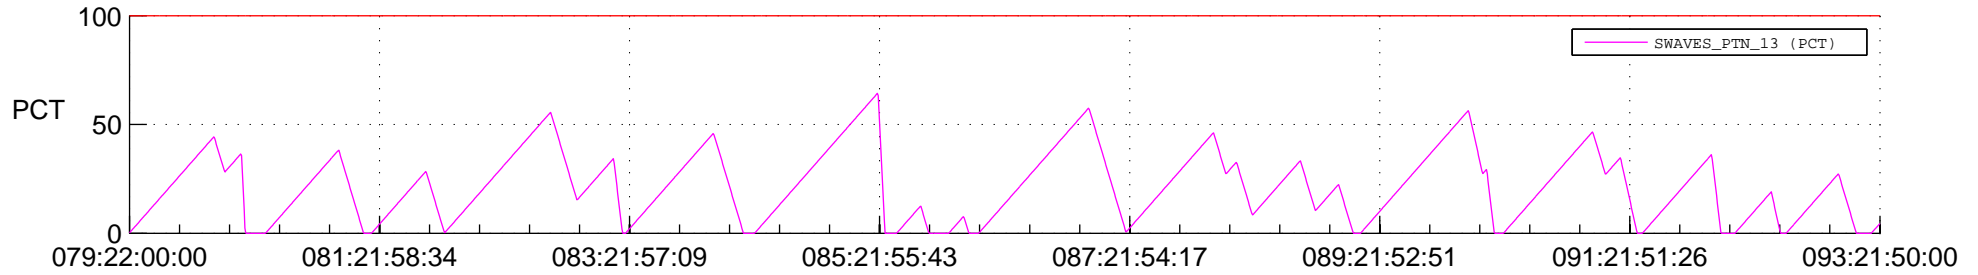

## SWAVES\_Percent\_Full\_Prediction

## Spacecraft\_DownLink\_Rate

Ground Time (2012:079:22:00:00.000 -2012:093:21:50:00.000)