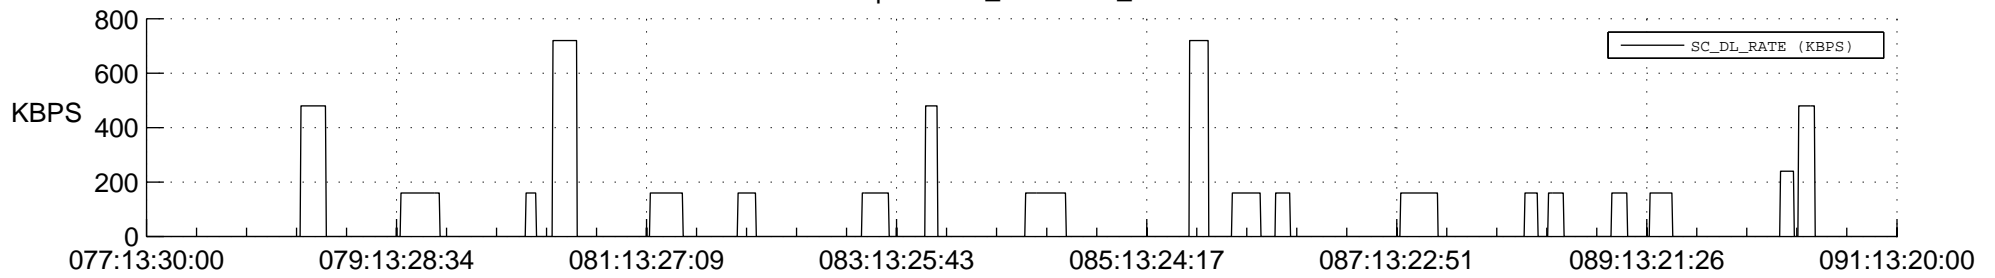

STEREO AHEAD SSR PCT Full Prediction

SWAVES_Percent_Full_Prediction

IMPACT_Percent_Full_Prediction

PLASTIC_Percent_Full_Prediction

Spacecraft_DownLink_Rate

Ground Time (2012:077:13:30:00.000 -2012:091:13:20:00.000)