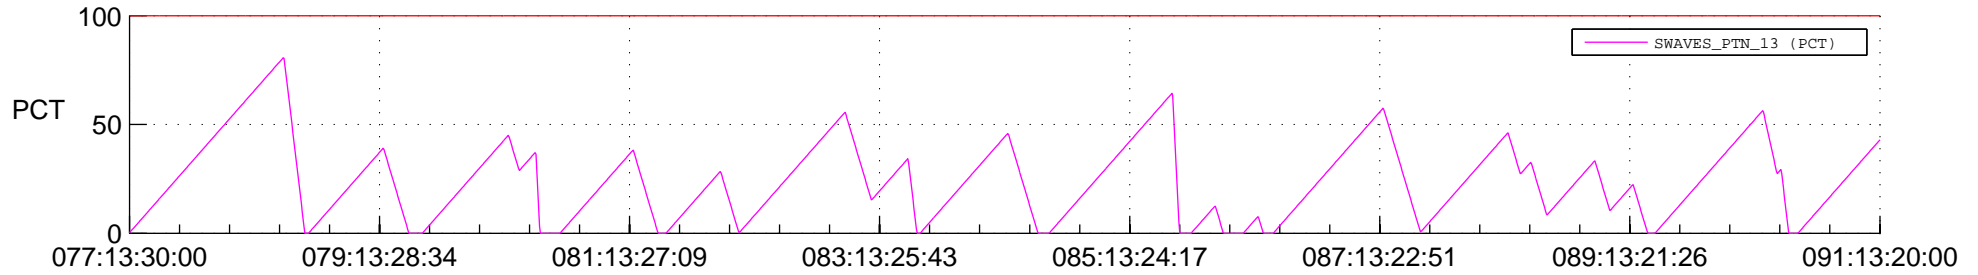

STEREO AHEAD SSR PCT Full Prediction

SWAVES_Percent_Full_Prediction

IMPACT_Percent_Full_Prediction

PLASTIC_Percent_Full_Prediction

Spacecraft_DownLink_Rate

Ground Time (2012:077:13:30:00.000 -2012:091:13:20:00.000)