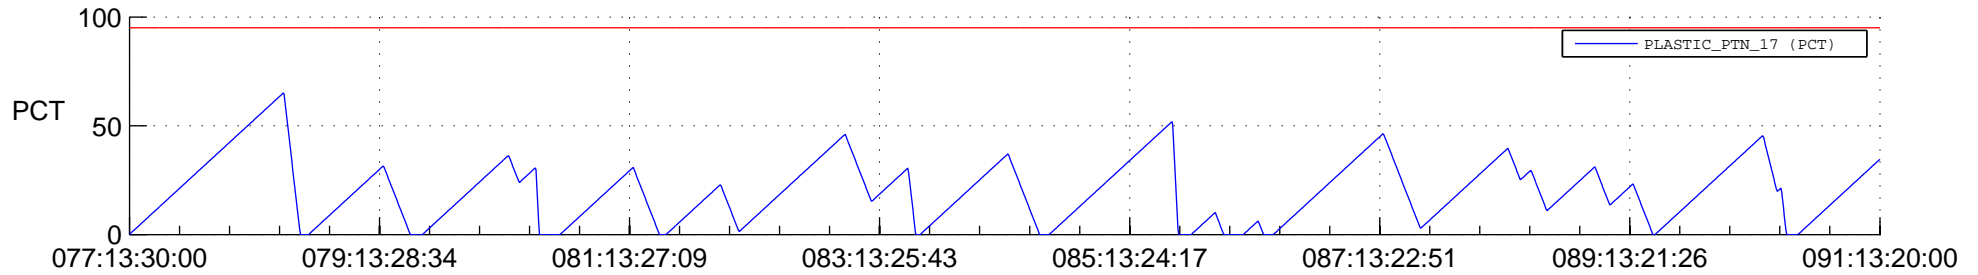

STEREO AHEAD SSR PCT Full Prediction

SWAVES_Percent_Full_Prediction

IMPACT_Percent_Full_Prediction

PLASTIC_Percent_Full_Prediction

Spacecraft_DownLink_Rate

Ground Time (2012:077:13:30:00.000 -2012:091:13:20:00.000)