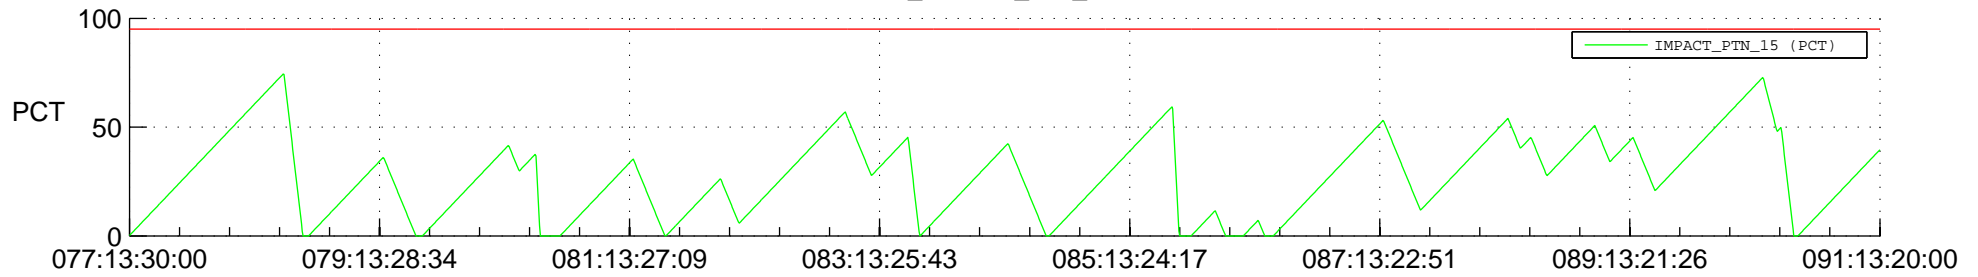

STEREO AHEAD SSR PCT Full Prediction

SWAVES_Percent_Full_Prediction

IMPACT_Percent_Full_Prediction

PLASTIC_Percent_Full_Prediction

Spacecraft_DownLink_Rate

Ground Time (2012:077:13:30:00.000 -2012:091:13:20:00.000)