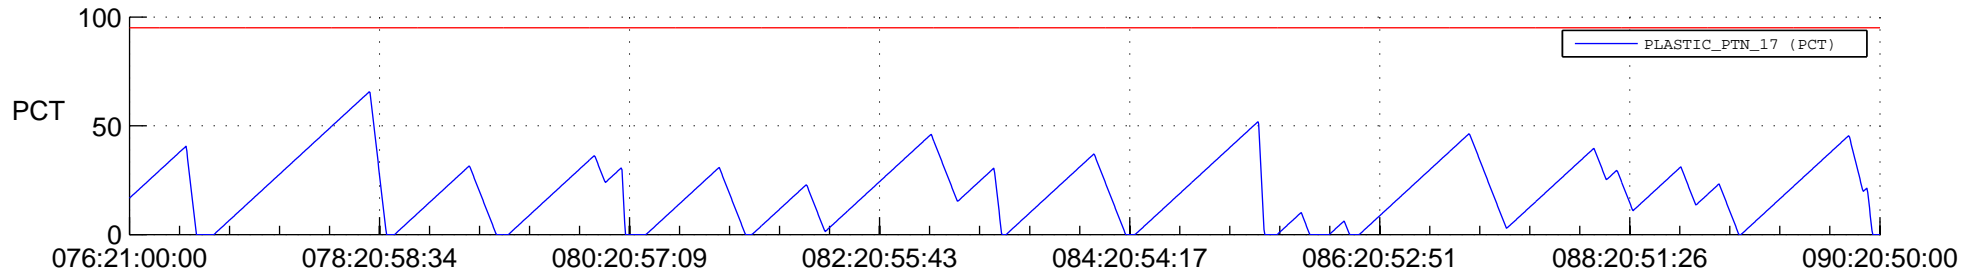

PLASTIC_Percent_Full_Prediction