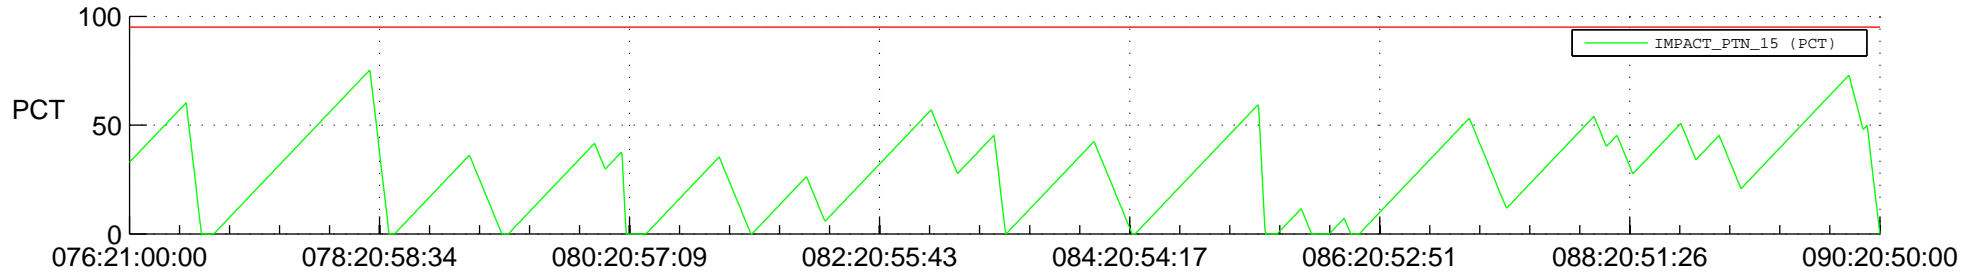

IMPACT_Percent_Full_Prediction