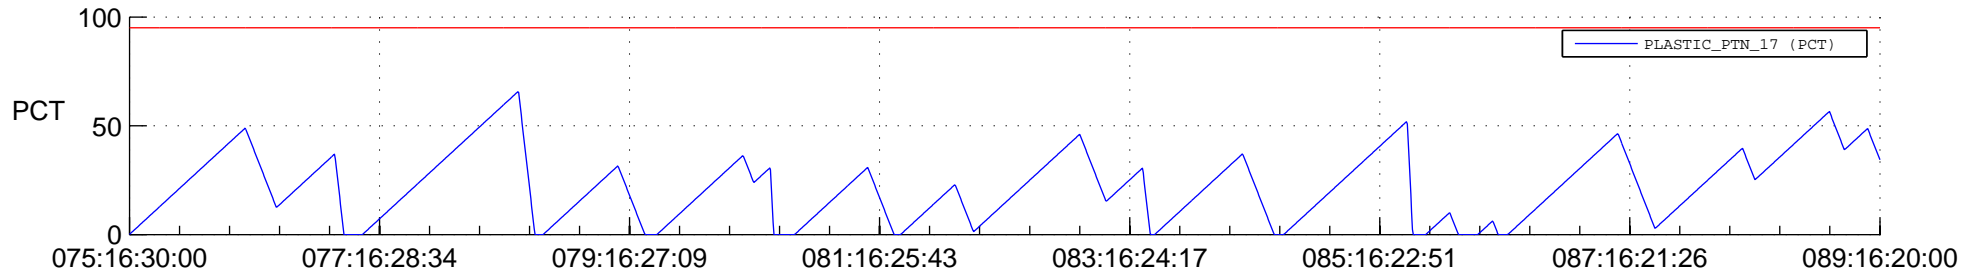

STEREO AHEAD SSR PCT Full Prediction

SWAVES_Percent_Full_Prediction

IMPACT_Percent_Full_Prediction

PLASTIC_Percent_Full_Prediction

Spacecraft_DownLink_Rate

Ground Time (2012:075:16:30:00.000 -2012:089:16:20:00.000)