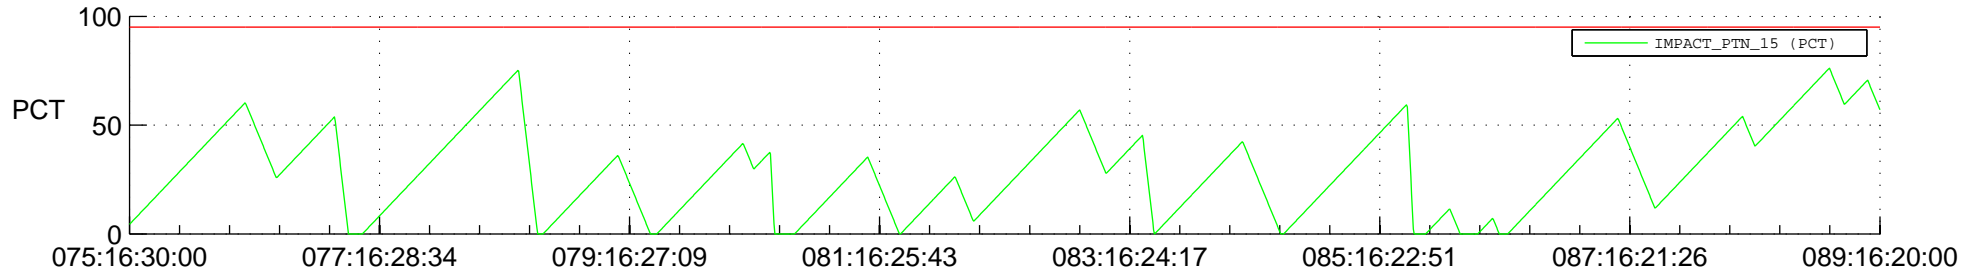

STEREO AHEAD SSR PCT Full Prediction

SWAVES_Percent_Full_Prediction

IMPACT_Percent_Full_Prediction

PLASTIC_Percent_Full_Prediction

Spacecraft_DownLink_Rate

Ground Time (2012:075:16:30:00.000 -2012:089:16:20:00.000)