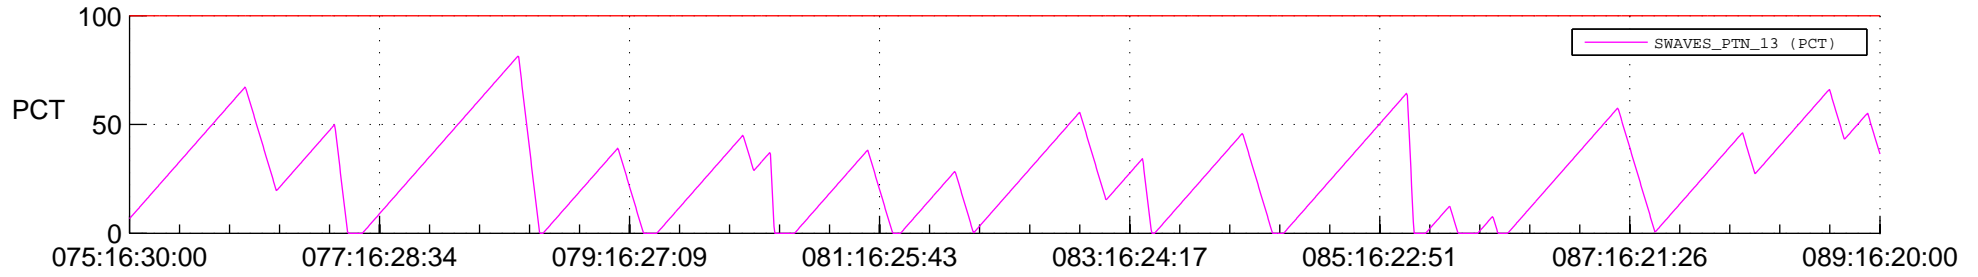

STEREO AHEAD SSR PCT Full Prediction

SWAVES_Percent_Full_Prediction

IMPACT_Percent_Full_Prediction

PLASTIC_Percent_Full_Prediction

Spacecraft_DownLink_Rate

Ground Time (2012:075:16:30:00.000 -2012:089:16:20:00.000)