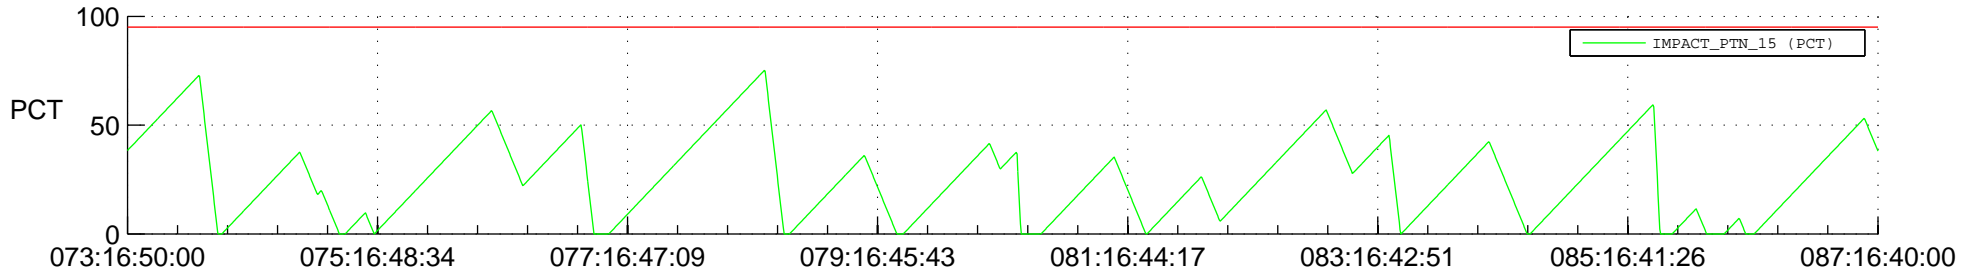

STEREO AHEAD SSR PCT Full Prediction

SWAVES_Percent_Full_Prediction

IMPACT_Percent_Full_Prediction

PLASTIC_Percent_Full_Prediction

Spacecraft_DownLink_Rate