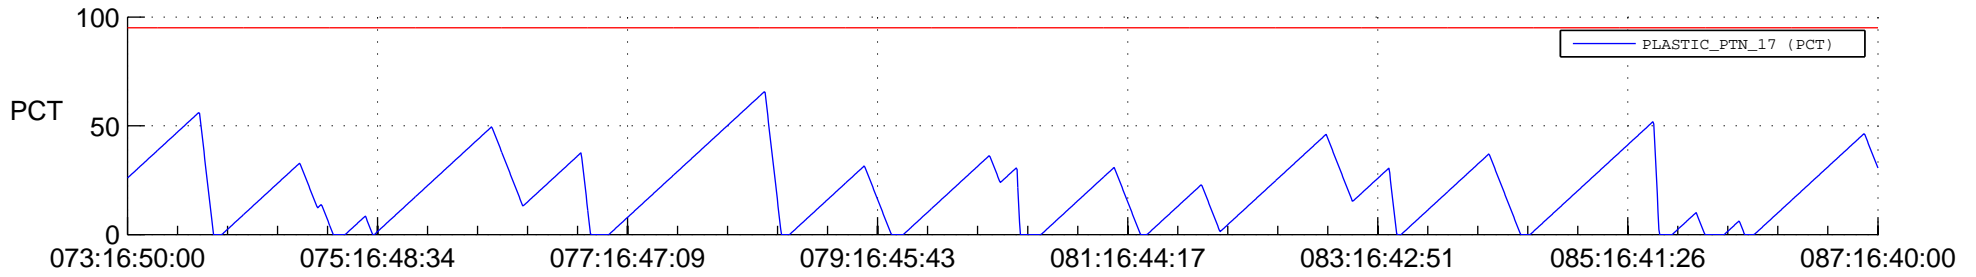

STEREO AHEAD SSR PCT Full Prediction

SWAVES_Percent_Full_Prediction

IMPACT_Percent_Full_Prediction

PLASTIC_Percent_Full_Prediction

Spacecraft_DownLink_Rate