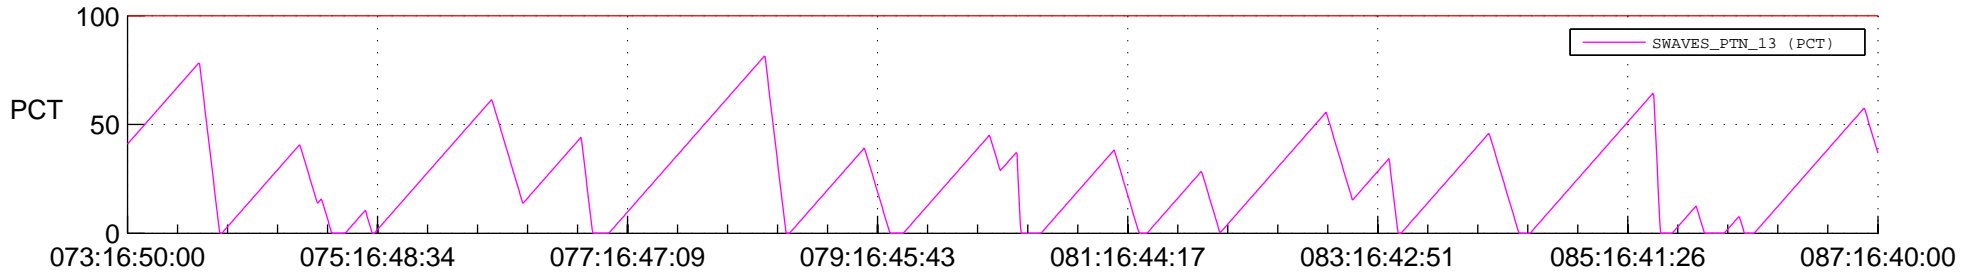

STEREO AHEAD SSR PCT Full Prediction

SWAVES_Percent_Full_Prediction

IMPACT_Percent_Full_Prediction

PLASTIC_Percent_Full_Prediction

Spacecraft_DownLink_Rate