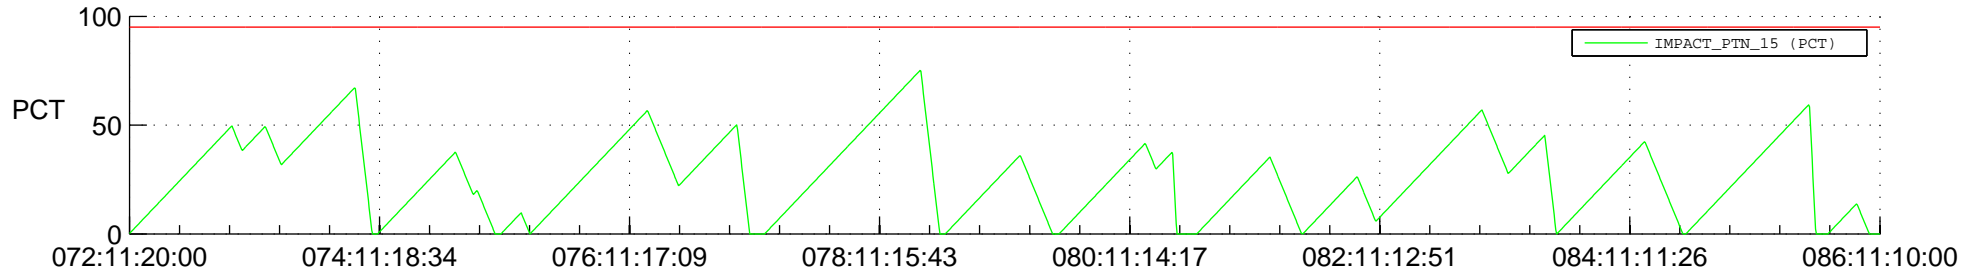

STEREO AHEAD SSR PCT Full Prediction

SWAVES_Percent_Full_Prediction

IMPACT_Percent_Full_Prediction

PLASTIC_Percent_Full_Prediction

Spacecraft_DownLink_Rate