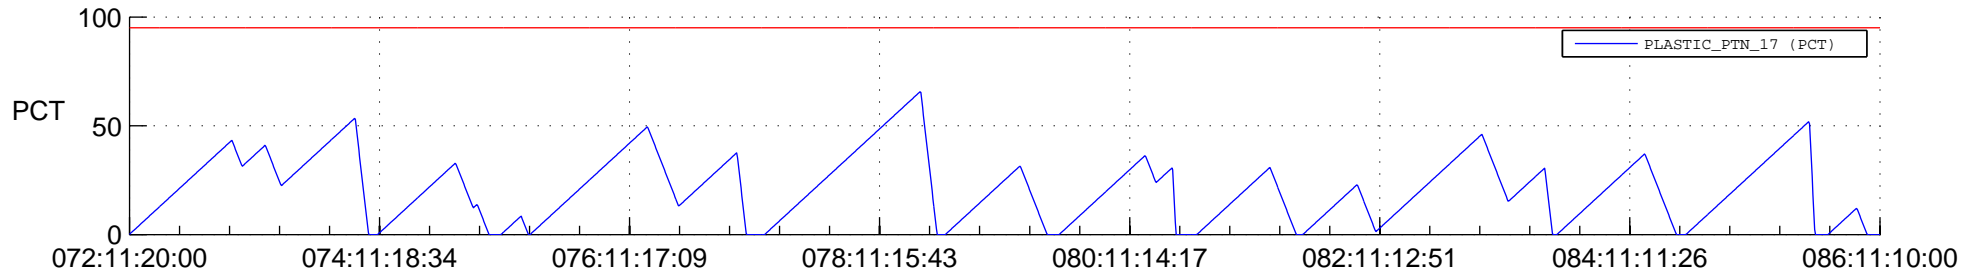

STEREO AHEAD SSR PCT Full Prediction

SWAVES_Percent_Full_Prediction

IMPACT_Percent_Full_Prediction

PLASTIC_Percent_Full_Prediction

Spacecraft_DownLink_Rate