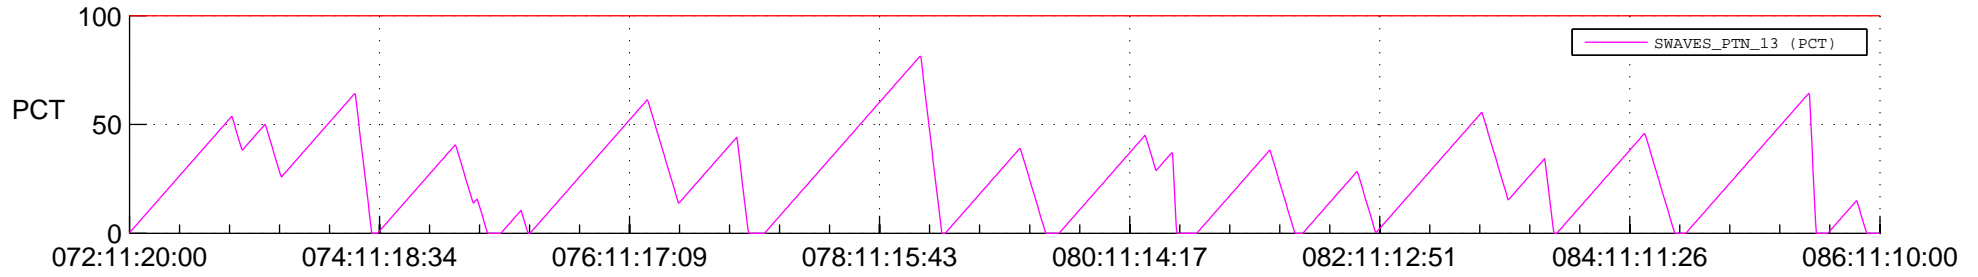

STEREO AHEAD SSR PCT Full Prediction

SWAVES_Percent_Full_Prediction

IMPACT_Percent_Full_Prediction

PLASTIC_Percent_Full_Prediction

Spacecraft_DownLink_Rate