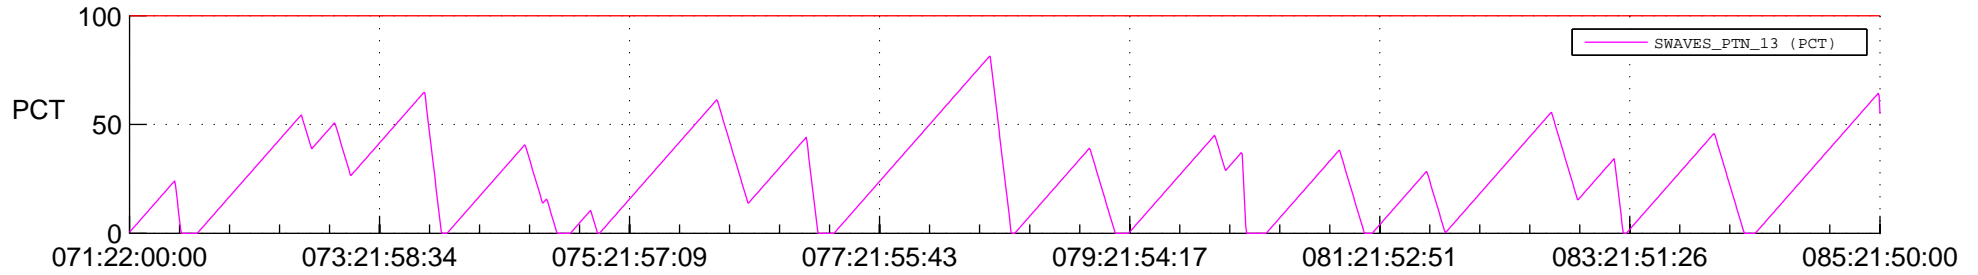

STEREO AHEAD SSR PCT Full Prediction

SWAVES_Percent_Full_Prediction

IMPACT_Percent_Full_Prediction

PLASTIC_Percent_Full_Prediction

Spacecraft_DownLink_Rate

Ground Time (2012:071:22:00:00.000 -2012:085:21:50:00.000)