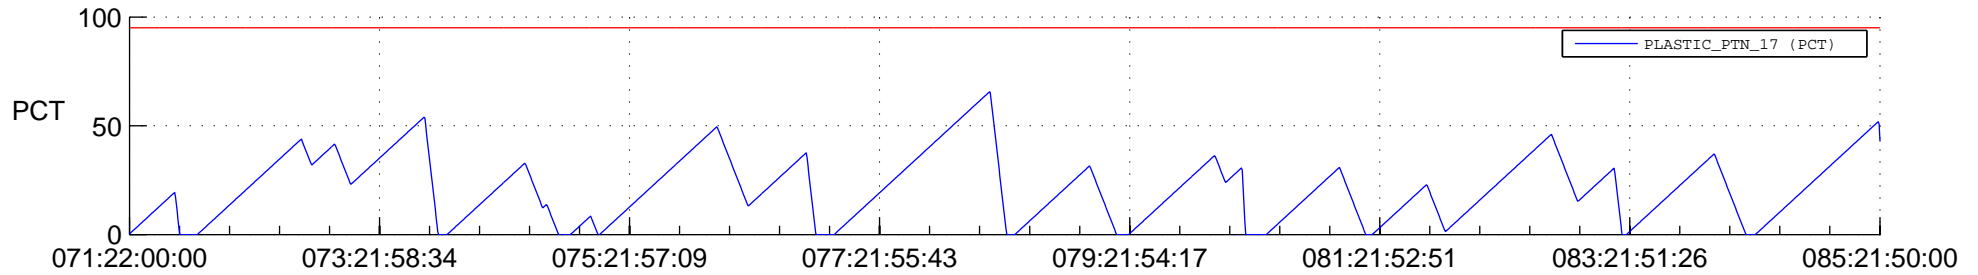

STEREO AHEAD SSR PCT Full Prediction

SWAVES_Percent_Full_Prediction

IMPACT_Percent_Full_Prediction

PLASTIC_Percent_Full_Prediction

Spacecraft_DownLink_Rate

Ground Time (2012:071:22:00:00.000 -2012:085:21:50:00.000)