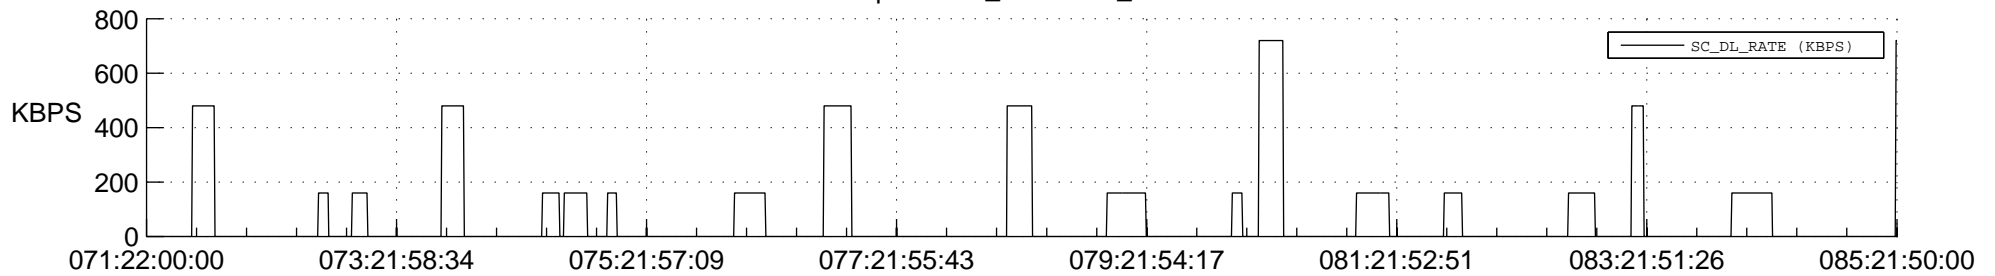

STEREO AHEAD SSR PCT Full Prediction

SWAVES_Percent_Full_Prediction

IMPACT_Percent_Full_Prediction

PLASTIC_Percent_Full_Prediction

Spacecraft_DownLink_Rate

Ground Time (2012:071:22:00:00.000 -2012:085:21:50:00.000)