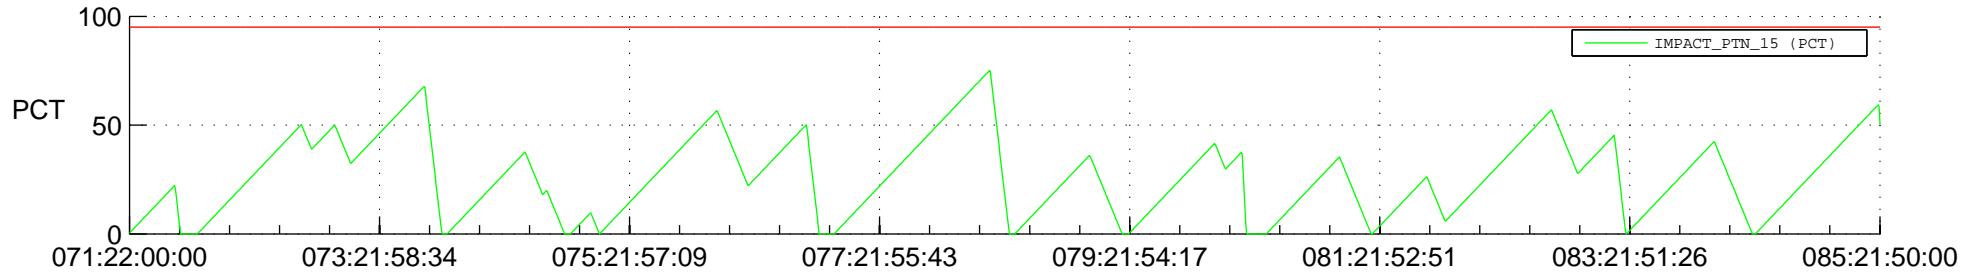

STEREO AHEAD SSR PCT Full Prediction

SWAVES_Percent_Full_Prediction

IMPACT_Percent_Full_Prediction

PLASTIC_Percent_Full_Prediction

Spacecraft_DownLink_Rate

Ground Time (2012:071:22:00:00.000 -2012:085:21:50:00.000)