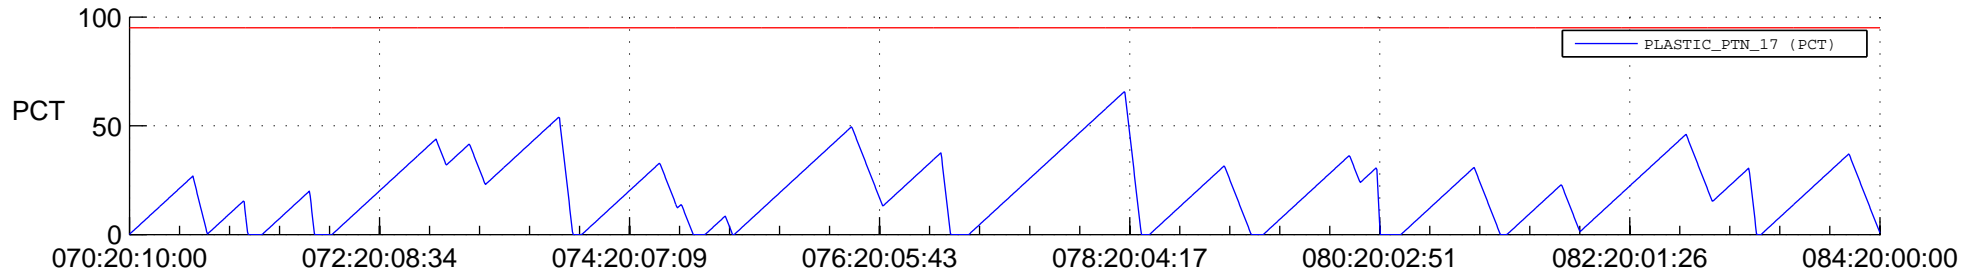

STEREO AHEAD SSR PCT Full Prediction

SWAVES_Percent_Full_Prediction

IMPACT_Percent_Full_Prediction

PLASTIC_Percent_Full_Prediction

Spacecraft_DownLink_Rate