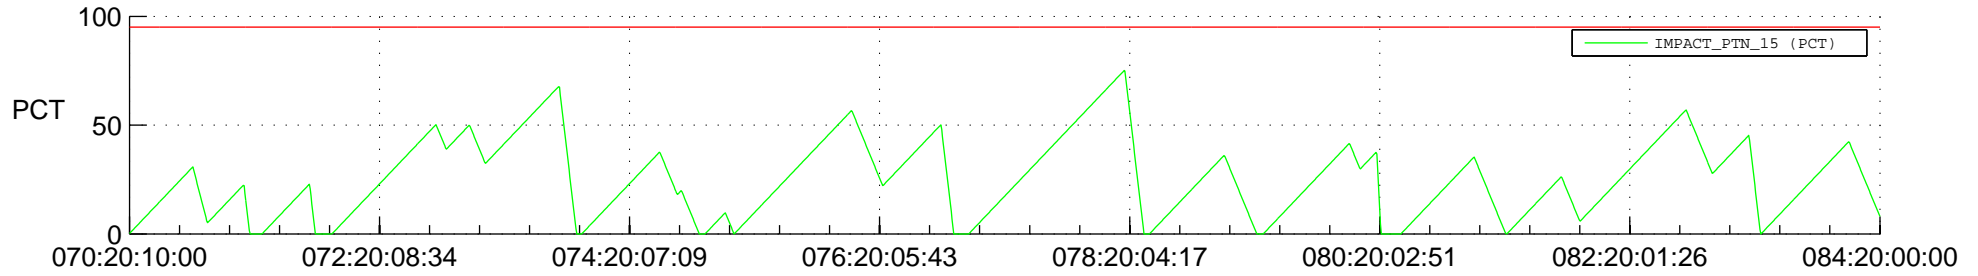

STEREO AHEAD SSR PCT Full Prediction

SWAVES_Percent_Full_Prediction

IMPACT_Percent_Full_Prediction

PLASTIC_Percent_Full_Prediction

Spacecraft_DownLink_Rate