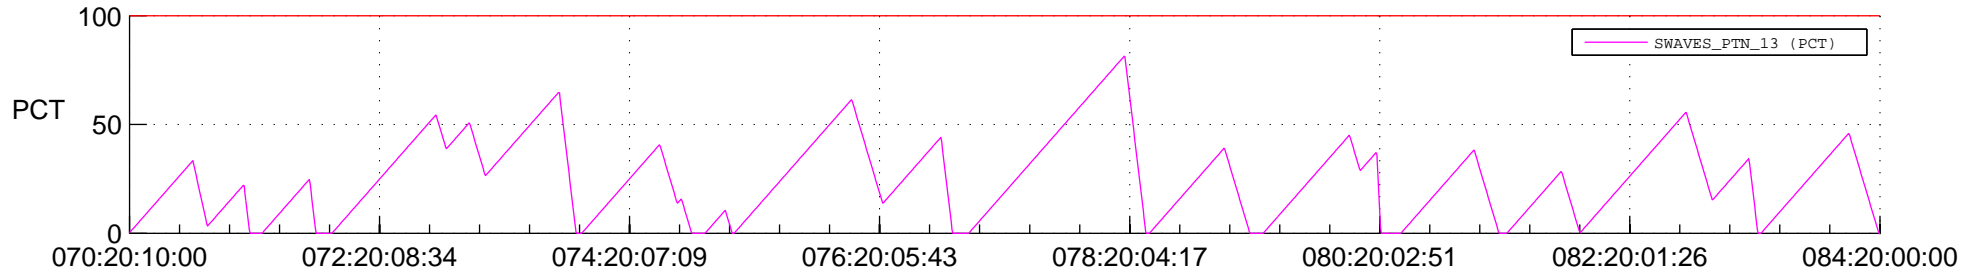

STEREO AHEAD SSR PCT Full Prediction

SWAVES_Percent_Full_Prediction

IMPACT_Percent_Full_Prediction

PLASTIC_Percent_Full_Prediction

Spacecraft_DownLink_Rate