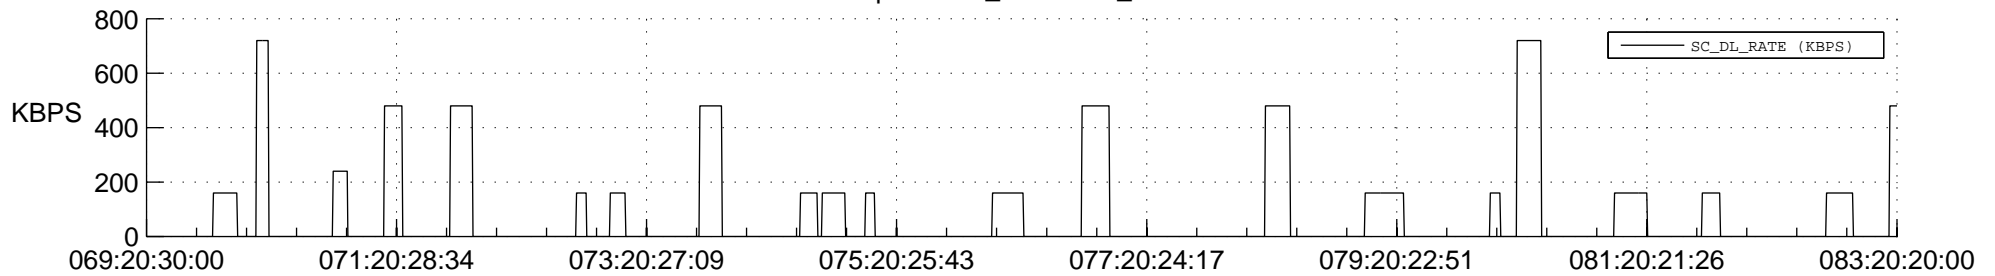

## Spacecraft\_DownLink\_Rate

Ground Time (2012:069:20:30:00.000 -2012:083:20:20:00.000)