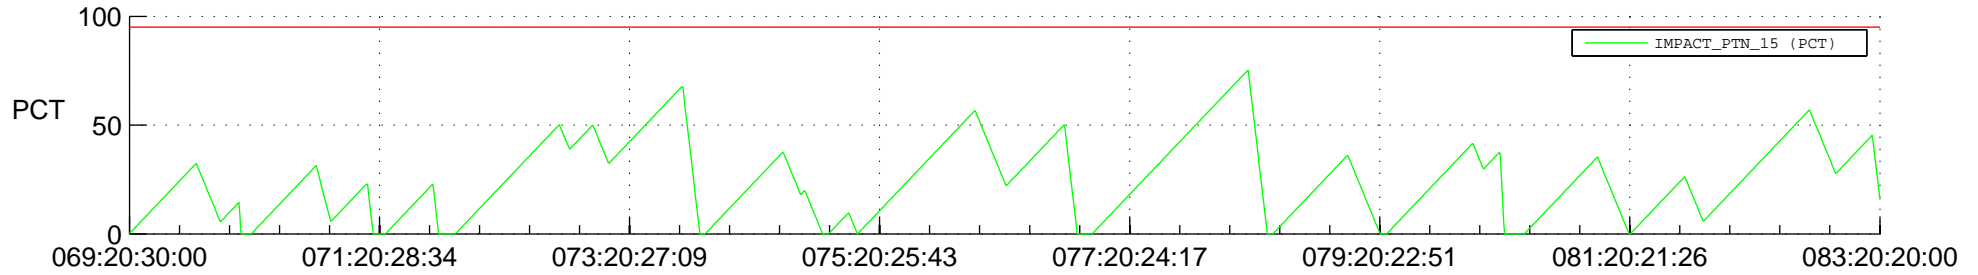

IMPACT_Percent_Full_Prediction