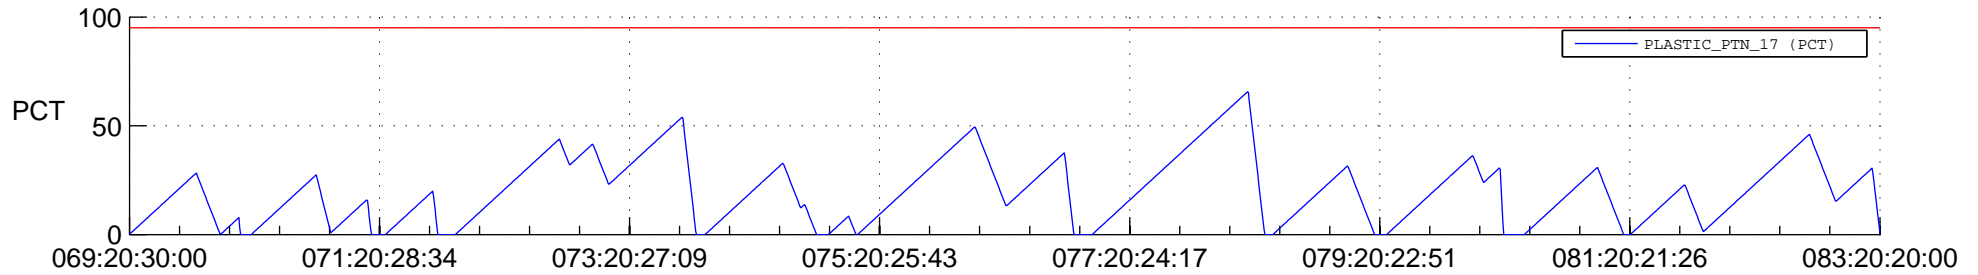

# STEREO AHEAD SSR PCT Full Prediction

## SWAVES\_Percent\_Full\_Prediction

## Spacecraft\_DownLink\_Rate

Ground Time (2012:069:20:30:00.000 -2012:083:20:20:00.000)