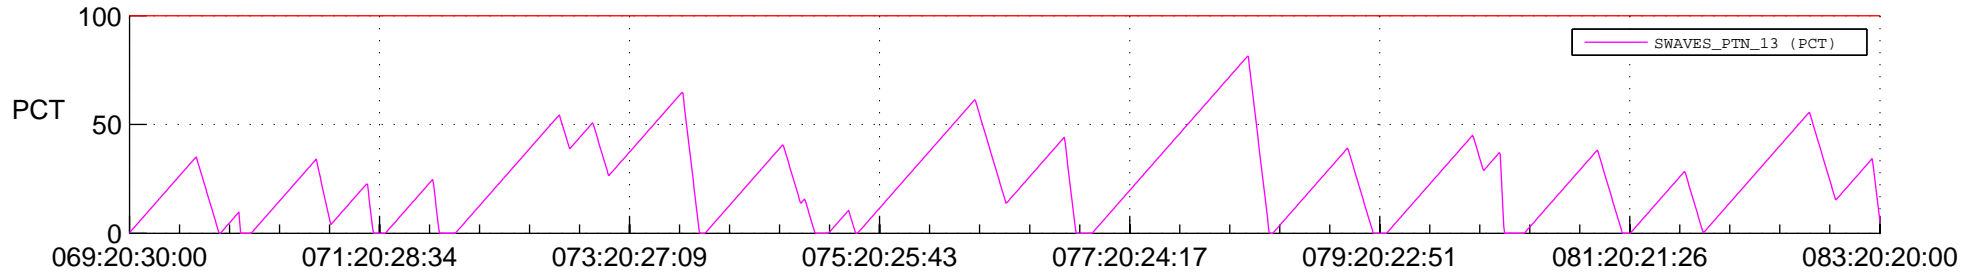

## SWAVES\_Percent\_Full\_Prediction

## Spacecraft\_DownLink\_Rate

Ground Time (2012:069:20:30:00.000 -2012:083:20:20:00.000)