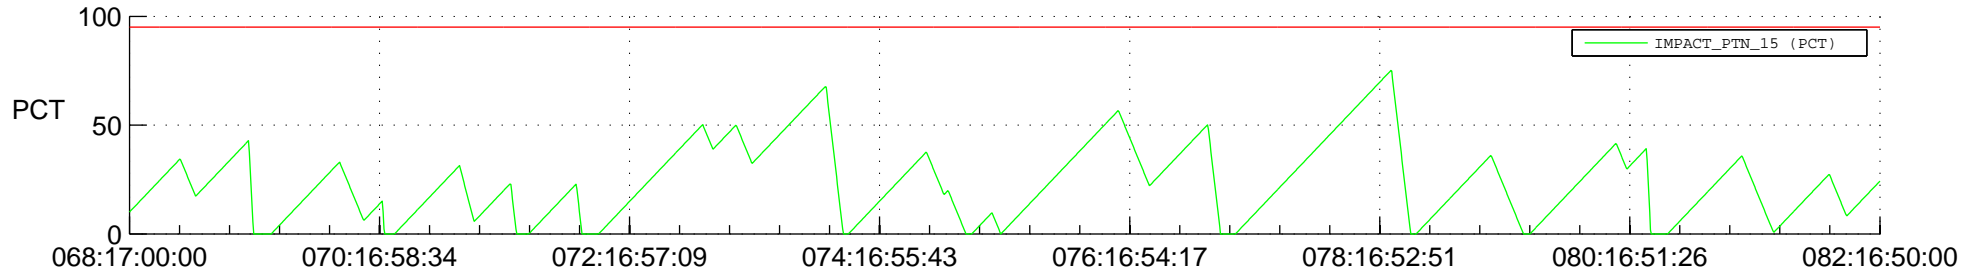

STEREO AHEAD SSR PCT Full Prediction

SWAVES_Percent_Full_Prediction

IMPACT_Percent_Full_Prediction

PLASTIC_Percent_Full_Prediction

Spacecraft_DownLink_Rate

Ground Time (2012:068:17:00:00.000 -2012:082:16:50:00.000)