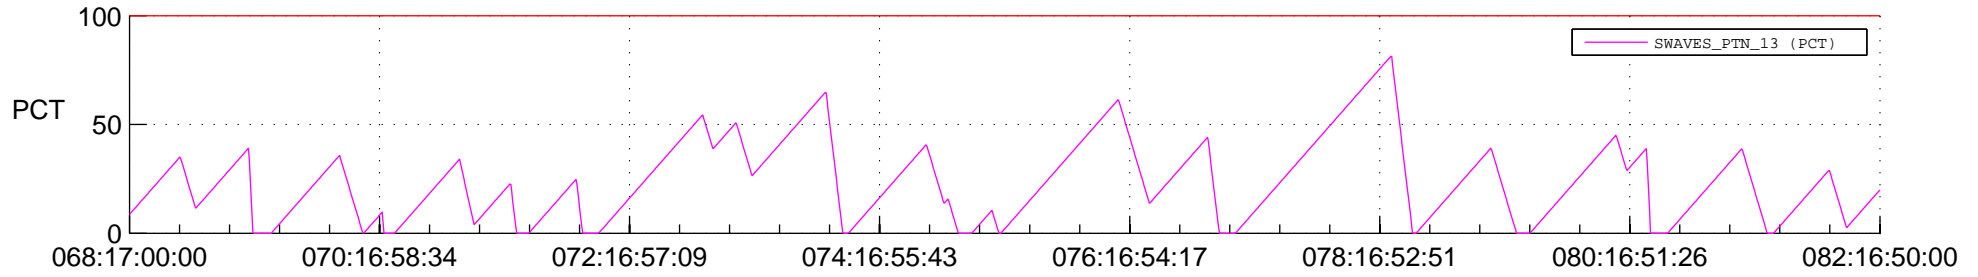

STEREO AHEAD SSR PCT Full Prediction

SWAVES_Percent_Full_Prediction

IMPACT_Percent_Full_Prediction

PLASTIC_Percent_Full_Prediction

Spacecraft_DownLink_Rate

Ground Time (2012:068:17:00:00.000 -2012:082:16:50:00.000)