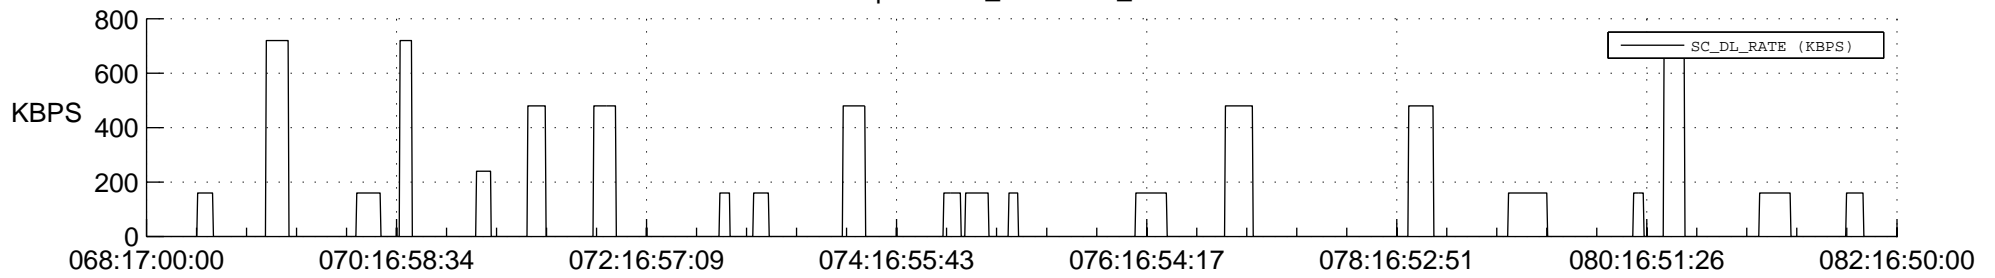

STEREO AHEAD SSR PCT Full Prediction

SWAVES_Percent_Full_Prediction

IMPACT_Percent_Full_Prediction

PLASTIC_Percent_Full_Prediction

Spacecraft_DownLink_Rate

Ground Time (2012:068:17:00:00.000 -2012:082:16:50:00.000)