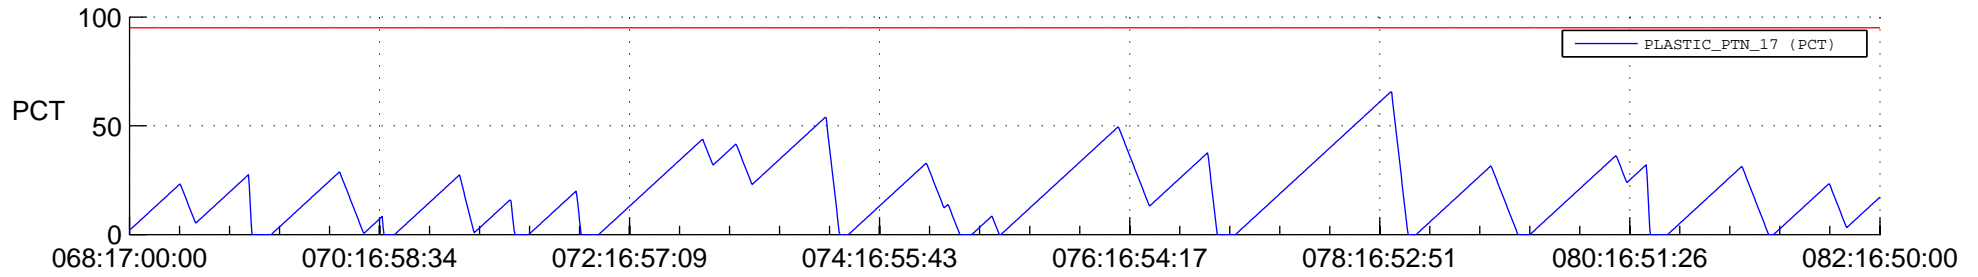

STEREO AHEAD SSR PCT Full Prediction

SWAVES_Percent_Full_Prediction

IMPACT_Percent_Full_Prediction

PLASTIC_Percent_Full_Prediction

Spacecraft_DownLink_Rate

Ground Time (2012:068:17:00:00.000 -2012:082:16:50:00.000)