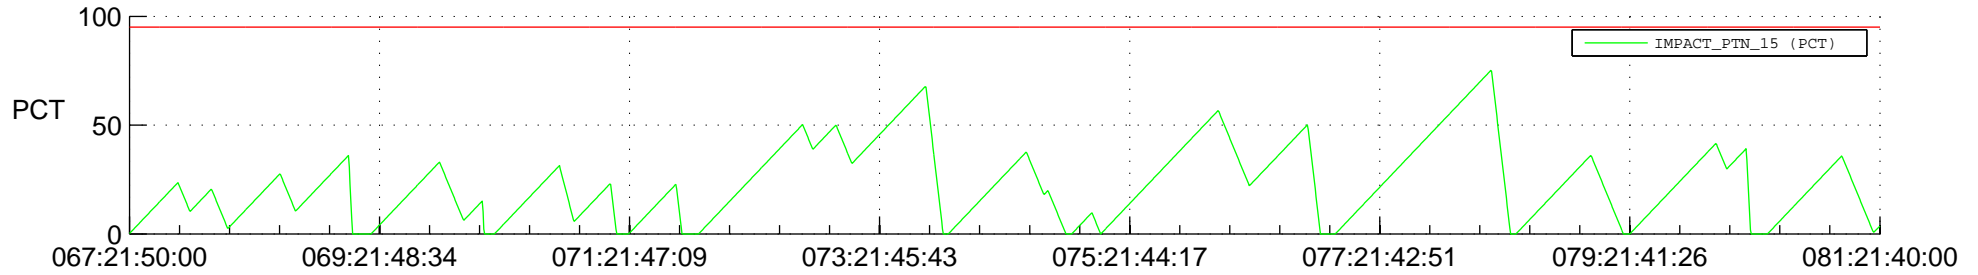

STEREO AHEAD SSR PCT Full Prediction

SWAVES_Percent_Full_Prediction

IMPACT_Percent_Full_Prediction

PLASTIC_Percent_Full_Prediction

Spacecraft_DownLink_Rate

Ground Time (2012:067:21:50:00.000 -2012:081:21:40:00.000)