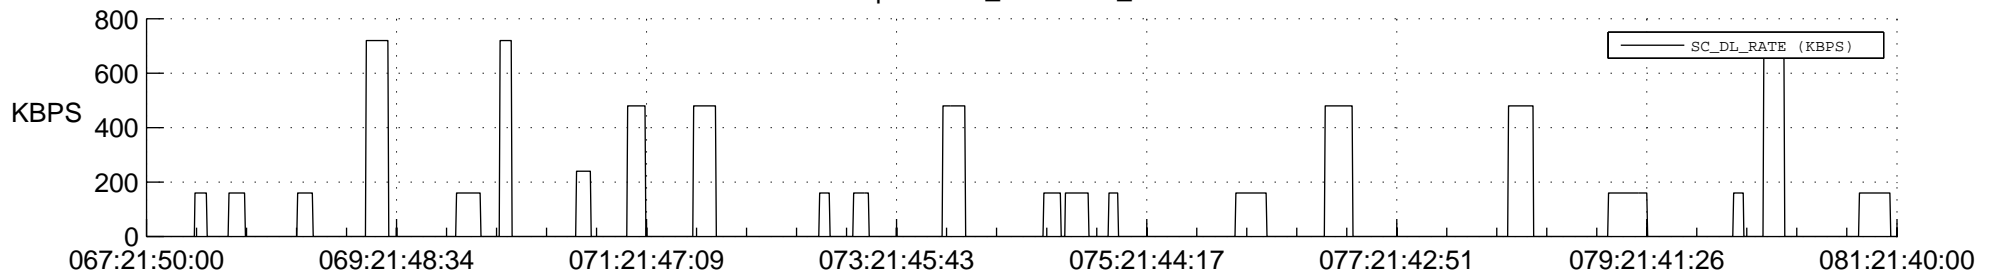

STEREO AHEAD SSR PCT Full Prediction

SWAVES_Percent_Full_Prediction

IMPACT_Percent_Full_Prediction

PLASTIC_Percent_Full_Prediction

Spacecraft_DownLink_Rate

Ground Time (2012:067:21:50:00.000 -2012:081:21:40:00.000)