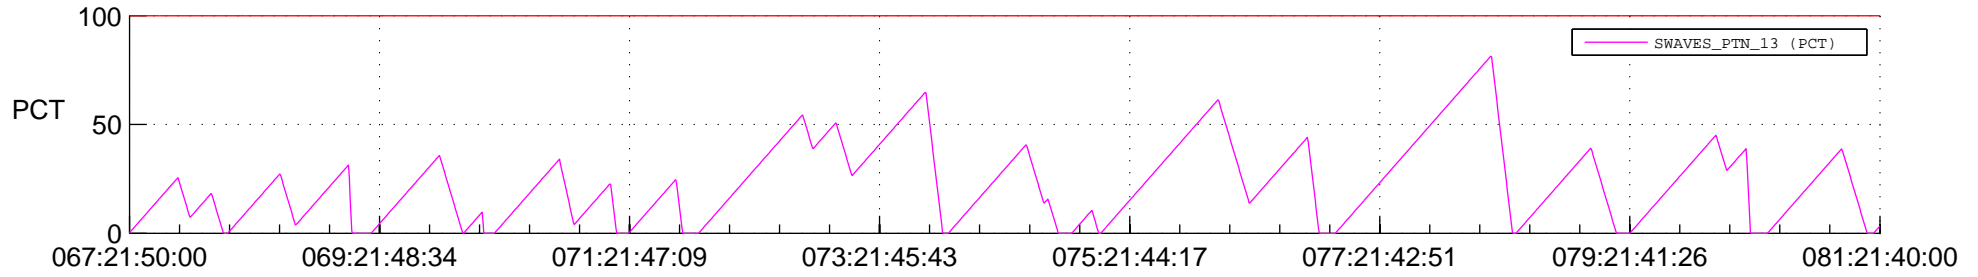

STEREO AHEAD SSR PCT Full Prediction

SWAVES_Percent_Full_Prediction

IMPACT_Percent_Full_Prediction

PLASTIC_Percent_Full_Prediction

Spacecraft_DownLink_Rate

Ground Time (2012:067:21:50:00.000 -2012:081:21:40:00.000)