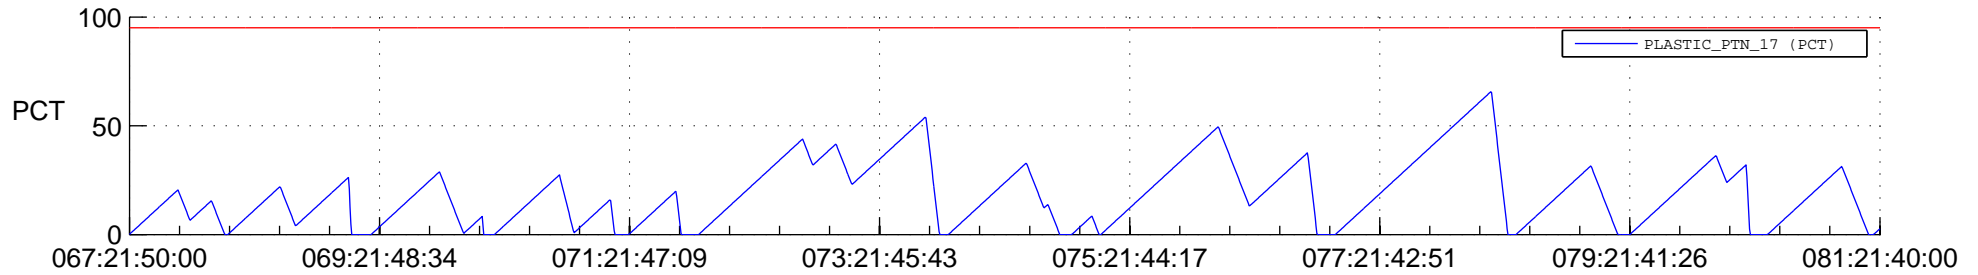

STEREO AHEAD SSR PCT Full Prediction

SWAVES_Percent_Full_Prediction

IMPACT_Percent_Full_Prediction

PLASTIC_Percent_Full_Prediction

Spacecraft_DownLink_Rate

Ground Time (2012:067:21:50:00.000 -2012:081:21:40:00.000)