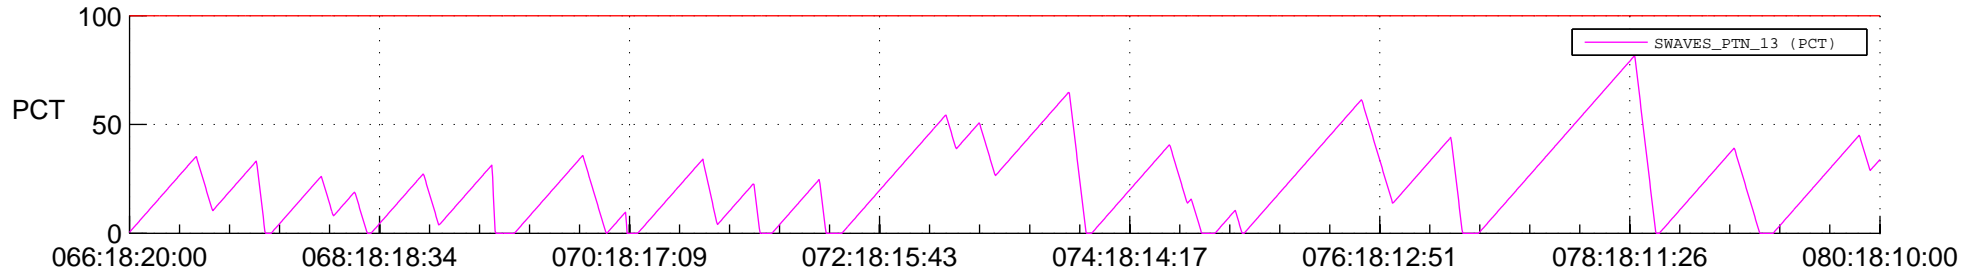

STEREO AHEAD SSR PCT Full Prediction

SWAVES_Percent_Full_Prediction

IMPACT_Percent_Full_Prediction

PLASTIC_Percent_Full_Prediction

Spacecraft_DownLink_Rate

Ground Time (2012:066:18:20:00.000 -2012:080:18:10:00.000)