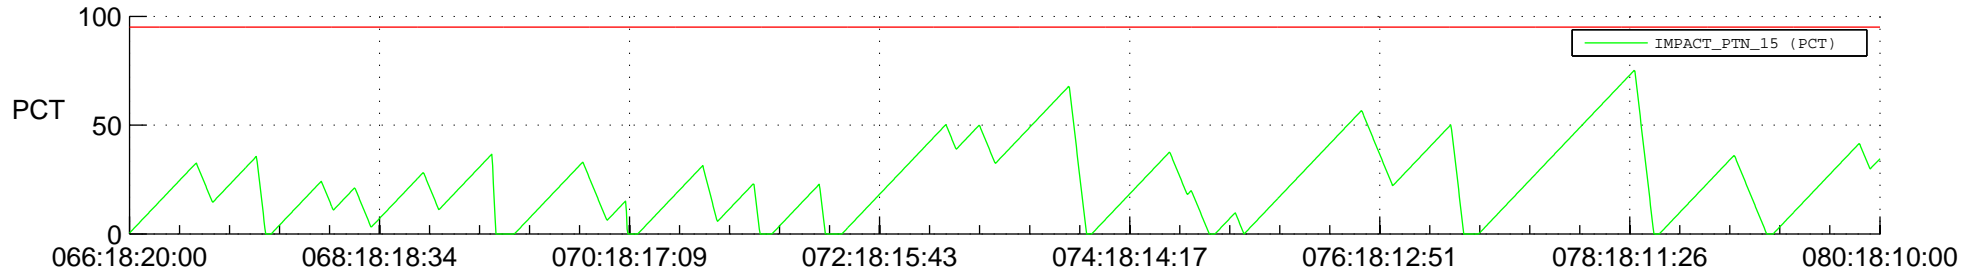

STEREO AHEAD SSR PCT Full Prediction

SWAVES_Percent_Full_Prediction

IMPACT_Percent_Full_Prediction

PLASTIC_Percent_Full_Prediction

Spacecraft_DownLink_Rate

Ground Time (2012:066:18:20:00.000 -2012:080:18:10:00.000)