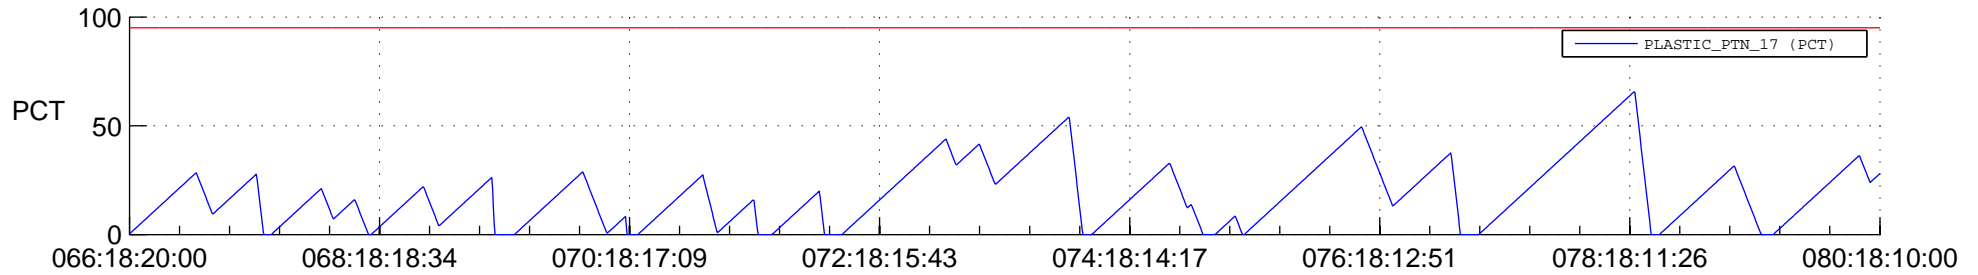

STEREO AHEAD SSR PCT Full Prediction

SWAVES_Percent_Full_Prediction

IMPACT_Percent_Full_Prediction

PLASTIC_Percent_Full_Prediction

Spacecraft_DownLink_Rate

Ground Time (2012:066:18:20:00.000 -2012:080:18:10:00.000)