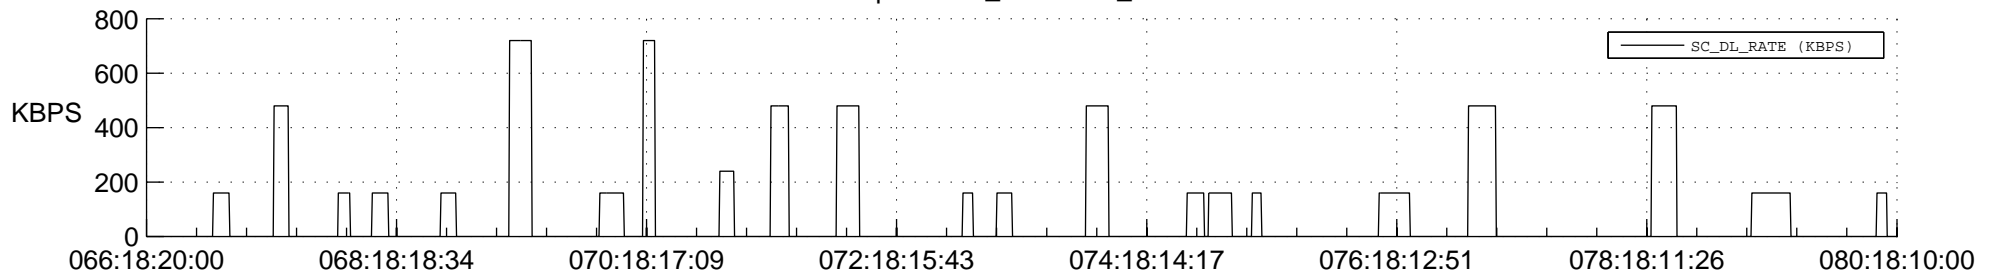

STEREO AHEAD SSR PCT Full Prediction

SWAVES_Percent_Full_Prediction

IMPACT_Percent_Full_Prediction

PLASTIC_Percent_Full_Prediction

Spacecraft_DownLink_Rate

Ground Time (2012:066:18:20:00.000 -2012:080:18:10:00.000)