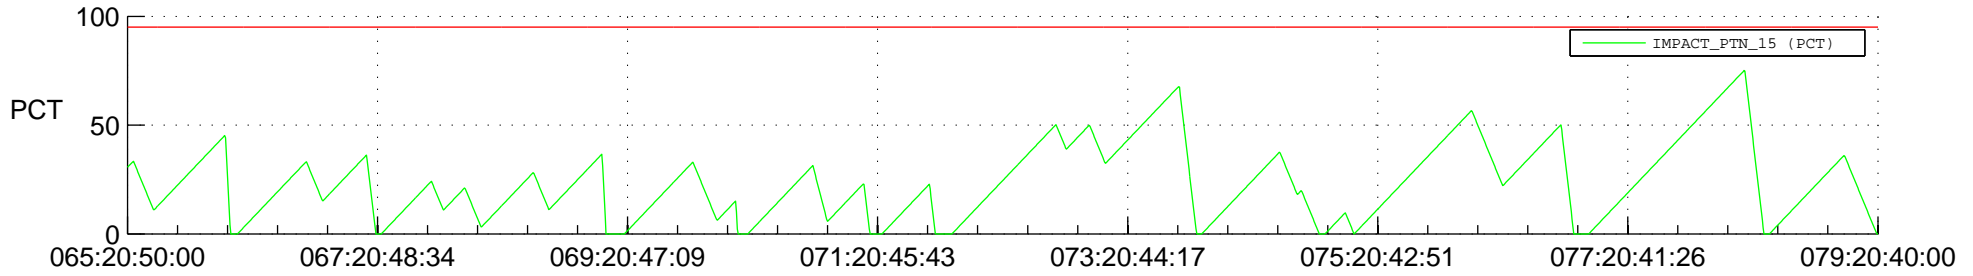

STEREO AHEAD SSR PCT Full Prediction

SWAVES_Percent_Full_Prediction

IMPACT_Percent_Full_Prediction

PLASTIC_Percent_Full_Prediction

Spacecraft_DownLink_Rate

Ground Time (2012:065:20:50:00.000 -2012:079:20:40:00.000)