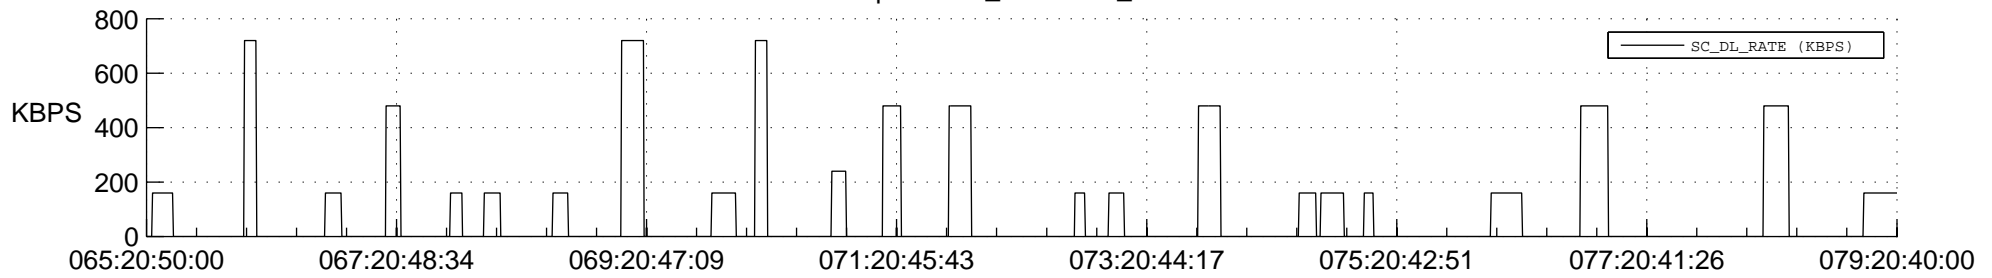

STEREO AHEAD SSR PCT Full Prediction

SWAVES_Percent_Full_Prediction

IMPACT_Percent_Full_Prediction

PLASTIC_Percent_Full_Prediction

Spacecraft_DownLink_Rate

Ground Time (2012:065:20:50:00.000 -2012:079:20:40:00.000)