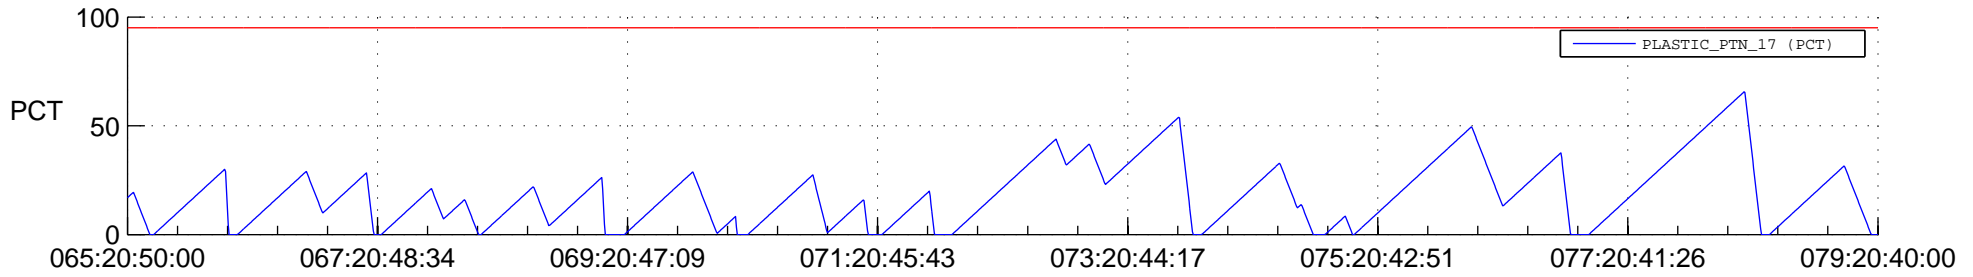

STEREO AHEAD SSR PCT Full Prediction

SWAVES_Percent_Full_Prediction

IMPACT_Percent_Full_Prediction

PLASTIC_Percent_Full_Prediction

Spacecraft_DownLink_Rate

Ground Time (2012:065:20:50:00.000 -2012:079:20:40:00.000)