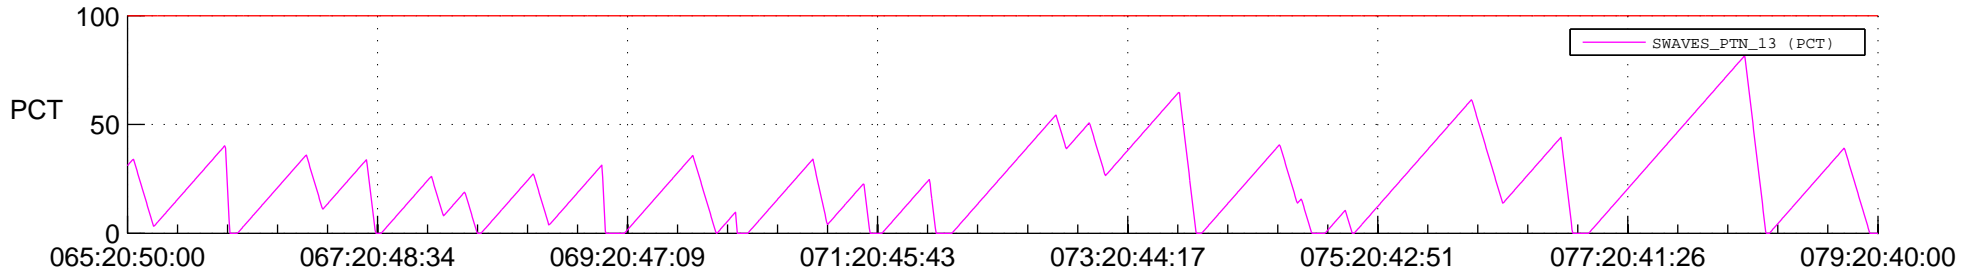

STEREO AHEAD SSR PCT Full Prediction

SWAVES_Percent_Full_Prediction

IMPACT_Percent_Full_Prediction

PLASTIC_Percent_Full_Prediction

Spacecraft_DownLink_Rate

Ground Time (2012:065:20:50:00.000 -2012:079:20:40:00.000)