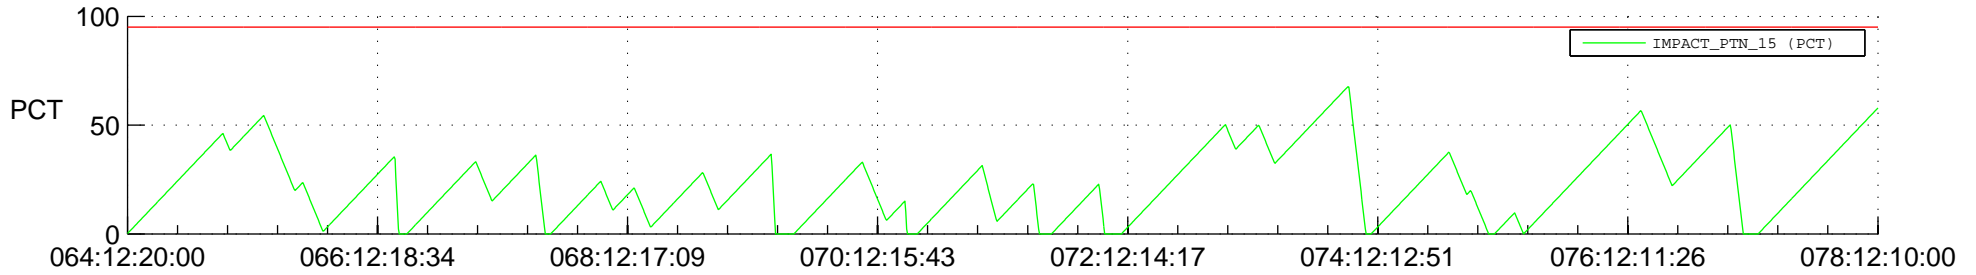

IMPACT_Percent_Full_Prediction