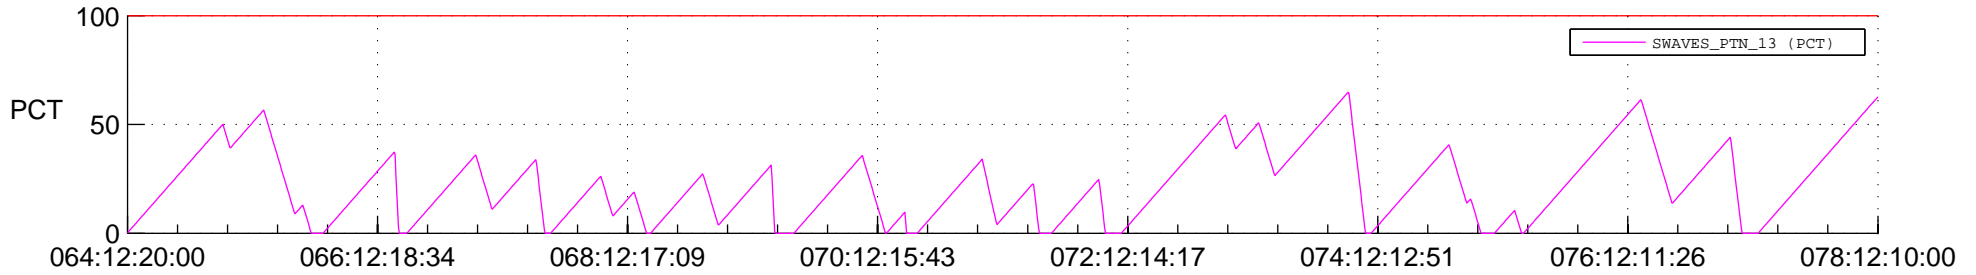

## SWAVES\_Percent\_Full\_Prediction

## Spacecraft\_DownLink\_Rate

Ground Time (2012:064:12:20:00.000 -2012:078:12:10:00.000)