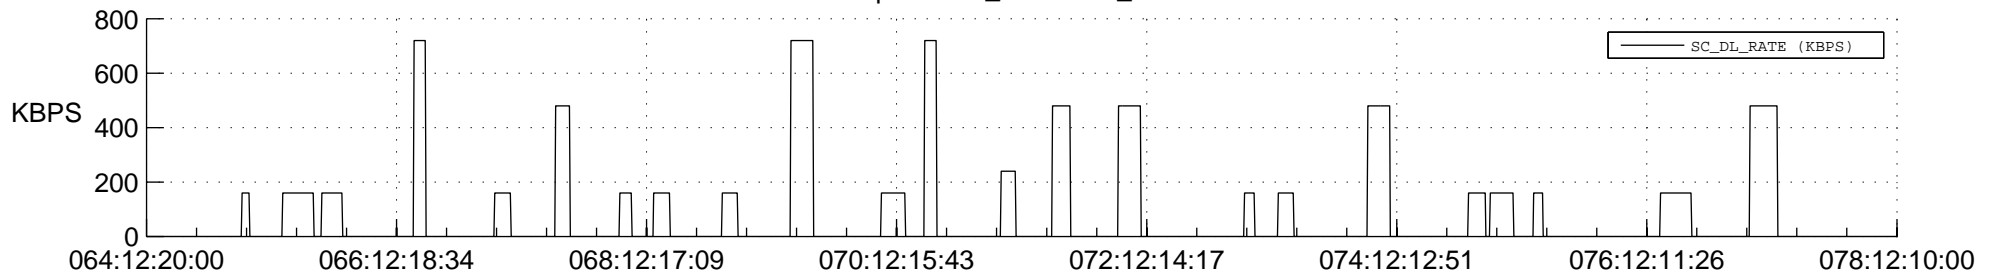

## Spacecraft\_DownLink\_Rate

Ground Time (2012:064:12:20:00.000 -2012:078:12:10:00.000)