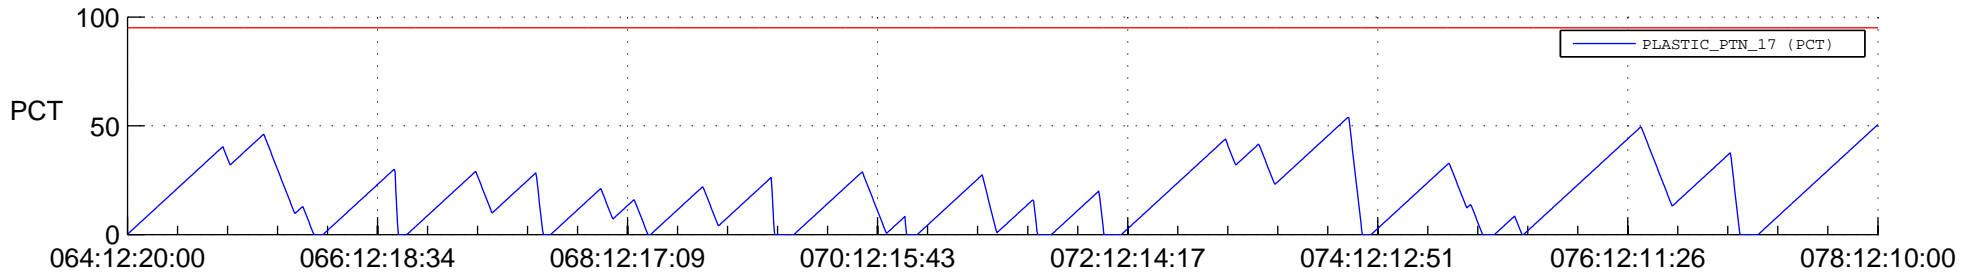

# STEREO AHEAD SSR PCT Full Prediction

## SWAVES\_Percent\_Full\_Prediction

## Spacecraft\_DownLink\_Rate

Ground Time (2012:064:12:20:00.000 -2012:078:12:10:00.000)