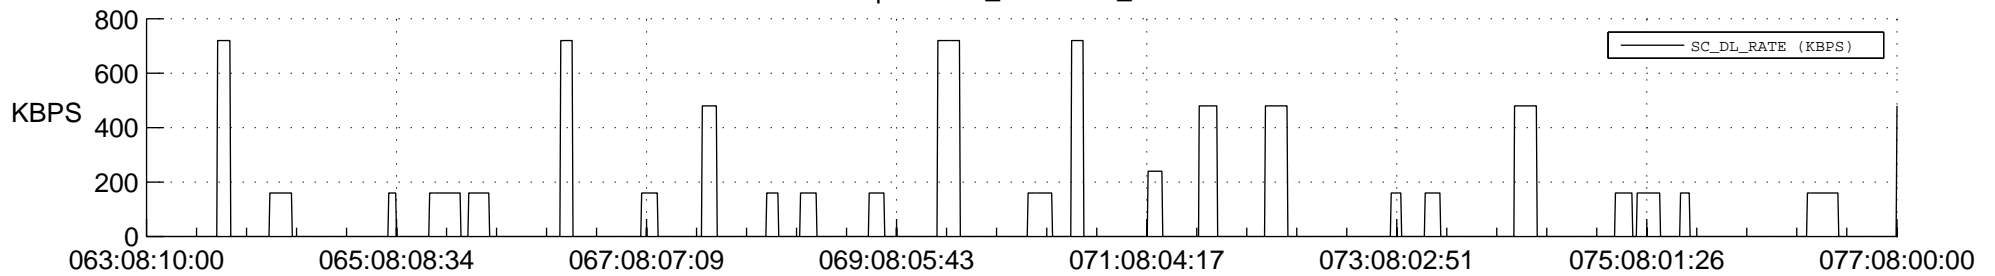

STEREO AHEAD SSR PCT Full Prediction

SWAVES_Percent_Full_Prediction

IMPACT_Percent_Full_Prediction

PLASTIC_Percent_Full_Prediction

Spacecraft_DownLink_Rate

Ground Time (2012:063:08:10:00.000 -2012:077:08:00:00.000)