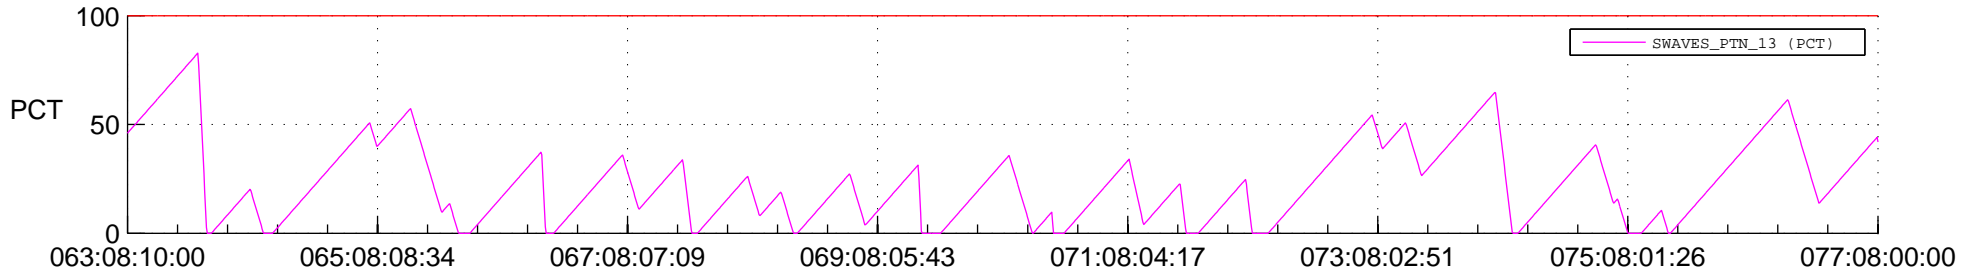

STEREO AHEAD SSR PCT Full Prediction

SWAVES_Percent_Full_Prediction

IMPACT_Percent_Full_Prediction

PLASTIC_Percent_Full_Prediction

Spacecraft_DownLink_Rate

Ground Time (2012:063:08:10:00.000 -2012:077:08:00:00.000)