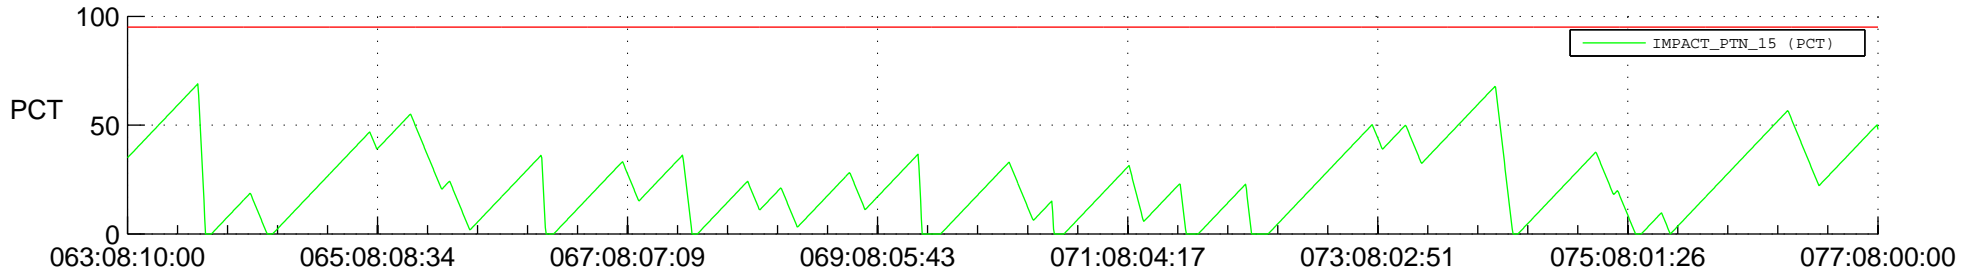

STEREO AHEAD SSR PCT Full Prediction

SWAVES_Percent_Full_Prediction

IMPACT_Percent_Full_Prediction

PLASTIC_Percent_Full_Prediction

Spacecraft_DownLink_Rate

Ground Time (2012:063:08:10:00.000 -2012:077:08:00:00.000)