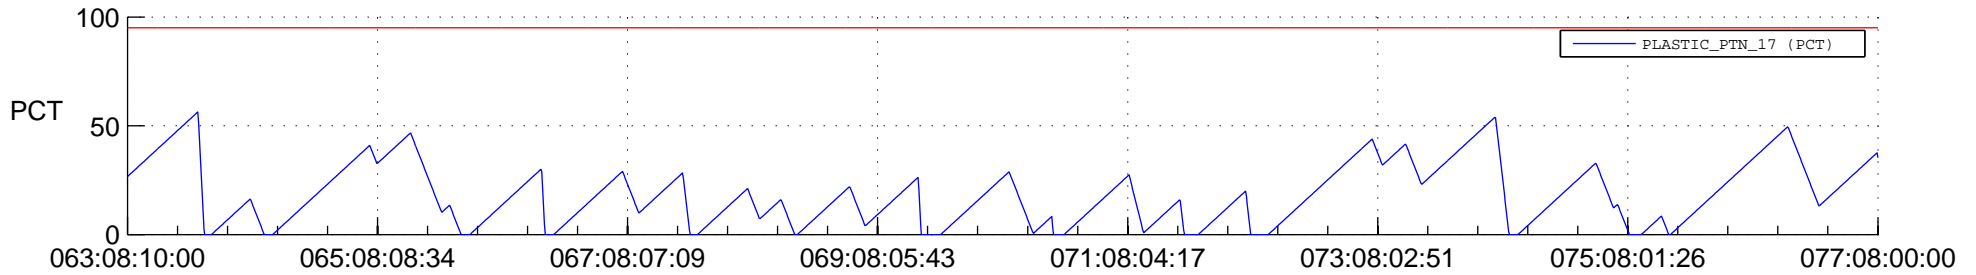

STEREO AHEAD SSR PCT Full Prediction

SWAVES_Percent_Full_Prediction

IMPACT_Percent_Full_Prediction

PLASTIC_Percent_Full_Prediction

Spacecraft_DownLink_Rate

Ground Time (2012:063:08:10:00.000 -2012:077:08:00:00.000)