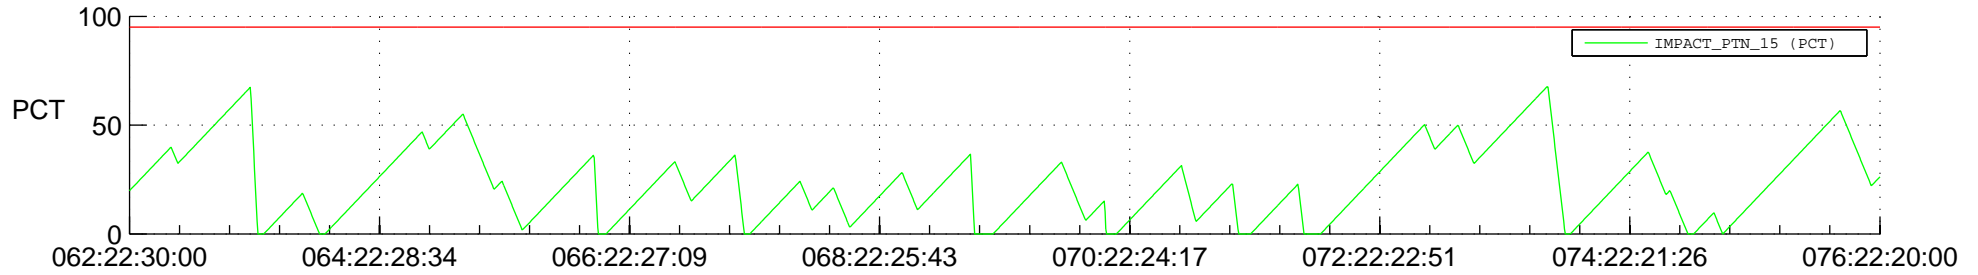

STEREO AHEAD SSR PCT Full Prediction

SWAVES_Percent_Full_Prediction

IMPACT_Percent_Full_Prediction

PLASTIC_Percent_Full_Prediction

Spacecraft_DownLink_Rate