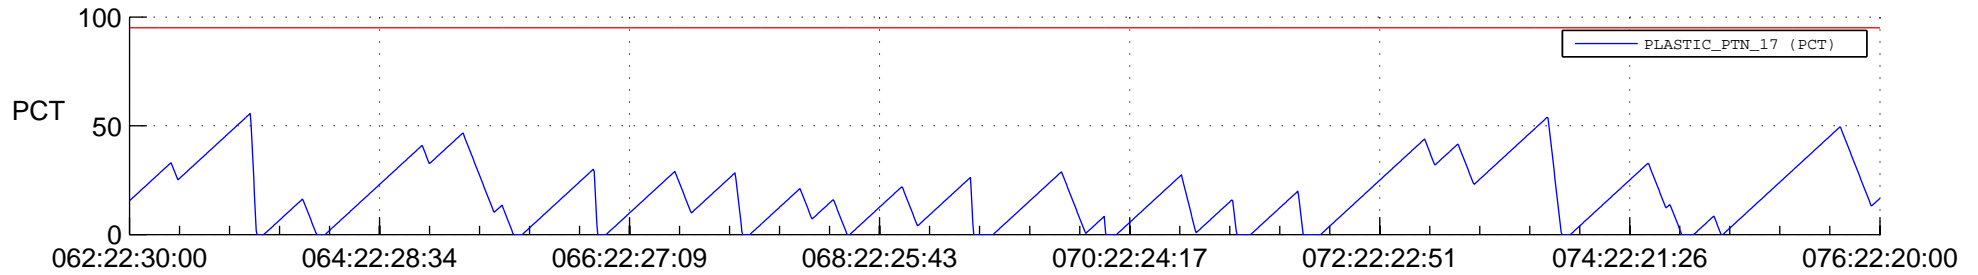

STEREO AHEAD SSR PCT Full Prediction

SWAVES_Percent_Full_Prediction

IMPACT_Percent_Full_Prediction

PLASTIC_Percent_Full_Prediction

Spacecraft_DownLink_Rate