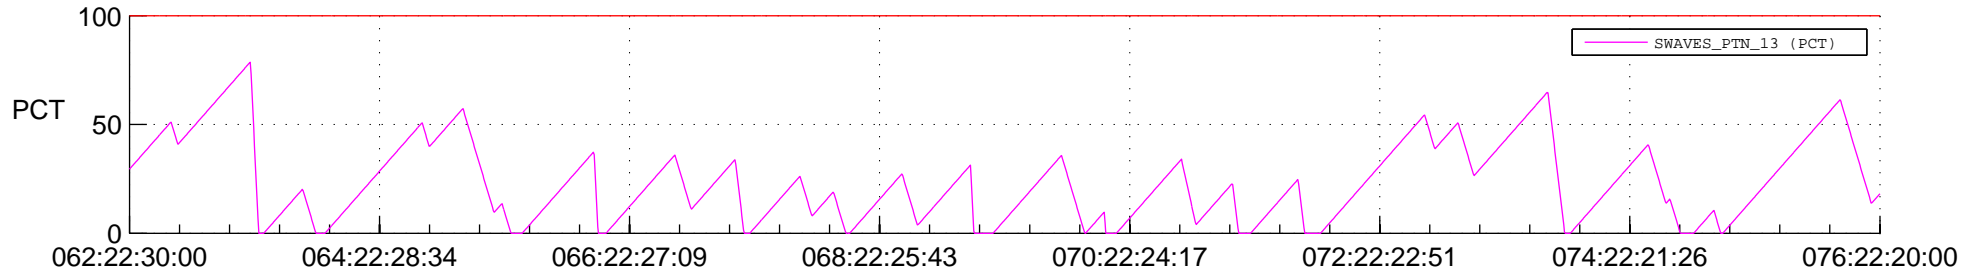

STEREO AHEAD SSR PCT Full Prediction

SWAVES_Percent_Full_Prediction

IMPACT_Percent_Full_Prediction

PLASTIC_Percent_Full_Prediction

Spacecraft_DownLink_Rate