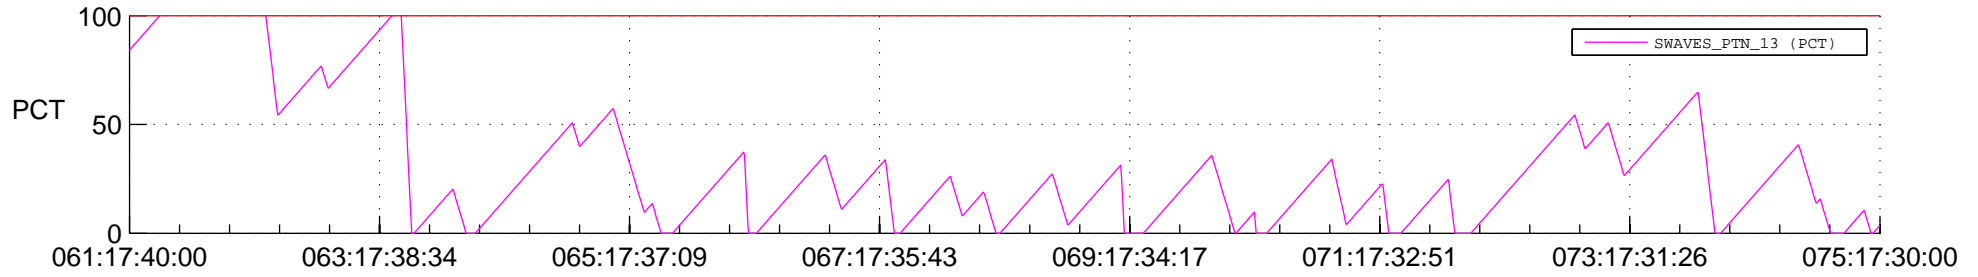

STEREO AHEAD SSR PCT Full Prediction

SWAVES_Percent_Full_Prediction

IMPACT_Percent_Full_Prediction

PLASTIC_Percent_Full_Prediction

Spacecraft_DownLink_Rate

Ground Time (2012:061:17:40:00.000 -2012:075:17:30:00.000)