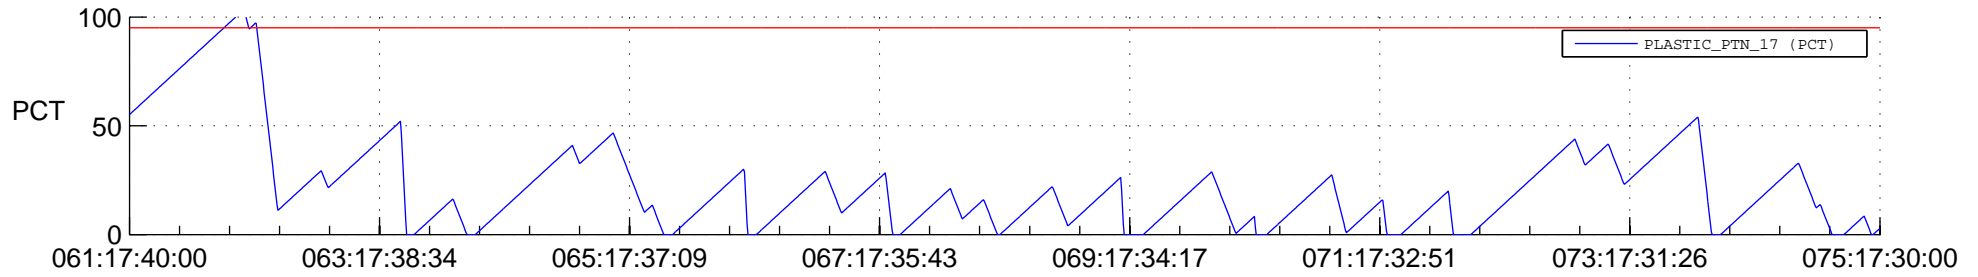

STEREO AHEAD SSR PCT Full Prediction

SWAVES_Percent_Full_Prediction

IMPACT_Percent_Full_Prediction

PLASTIC_Percent_Full_Prediction

Spacecraft_DownLink_Rate

Ground Time (2012:061:17:40:00.000 -2012:075:17:30:00.000)