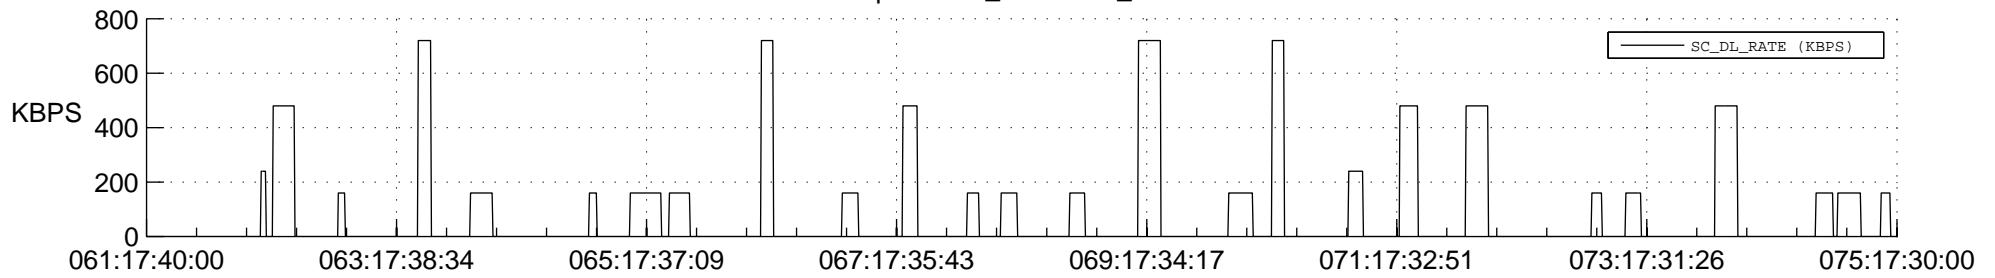

STEREO AHEAD SSR PCT Full Prediction

SWAVES_Percent_Full_Prediction

IMPACT_Percent_Full_Prediction

PLASTIC_Percent_Full_Prediction

Spacecraft_DownLink_Rate

Ground Time (2012:061:17:40:00.000 -2012:075:17:30:00.000)