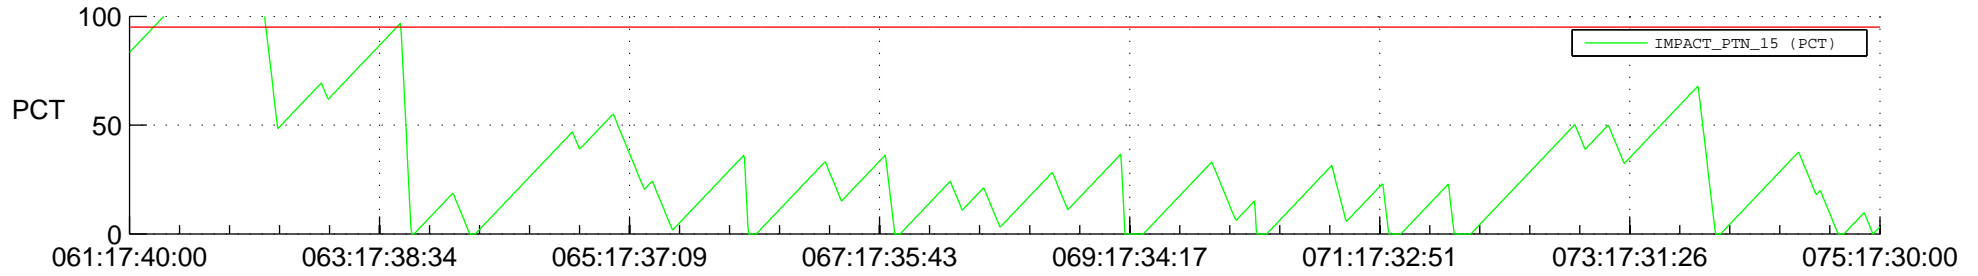

STEREO AHEAD SSR PCT Full Prediction

SWAVES_Percent_Full_Prediction

IMPACT_Percent_Full_Prediction

PLASTIC_Percent_Full_Prediction

Spacecraft_DownLink_Rate

Ground Time (2012:061:17:40:00.000 -2012:075:17:30:00.000)