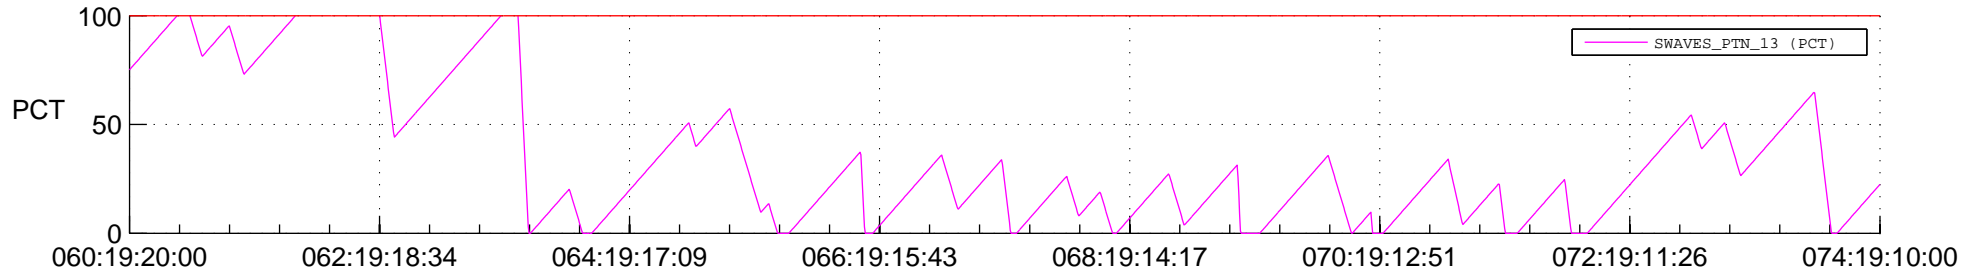

STEREO AHEAD SSR PCT Full Prediction

SWAVES_Percent_Full_Prediction

IMPACT_Percent_Full_Prediction

PLASTIC_Percent_Full_Prediction

Spacecraft_DownLink_Rate

Ground Time (2012:060:19:20:00.000 -2012:074:19:10:00.000)