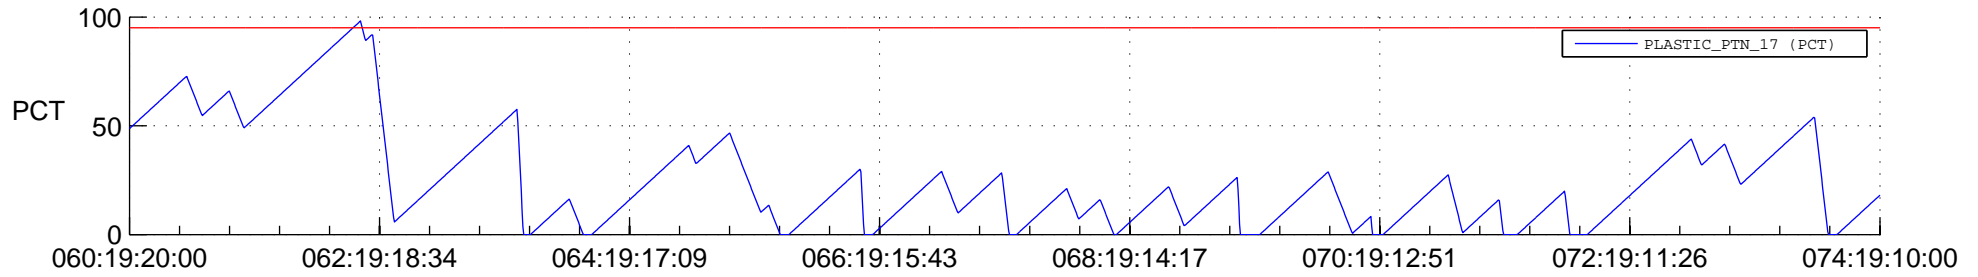

STEREO AHEAD SSR PCT Full Prediction

SWAVES_Percent_Full_Prediction

IMPACT_Percent_Full_Prediction

PLASTIC_Percent_Full_Prediction

Spacecraft_DownLink_Rate

Ground Time (2012:060:19:20:00.000 -2012:074:19:10:00.000)