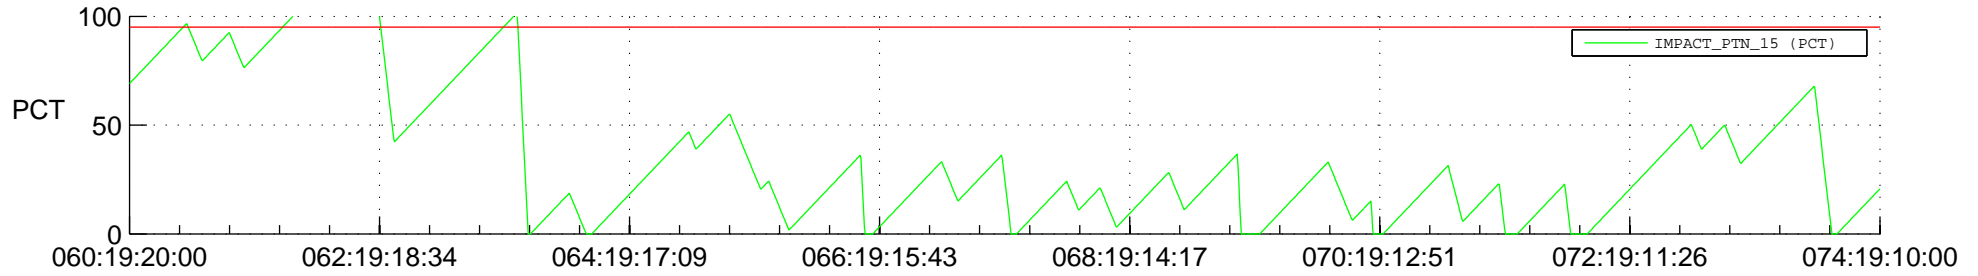

STEREO AHEAD SSR PCT Full Prediction

SWAVES_Percent_Full_Prediction

IMPACT_Percent_Full_Prediction

PLASTIC_Percent_Full_Prediction

Spacecraft_DownLink_Rate

Ground Time (2012:060:19:20:00.000 -2012:074:19:10:00.000)