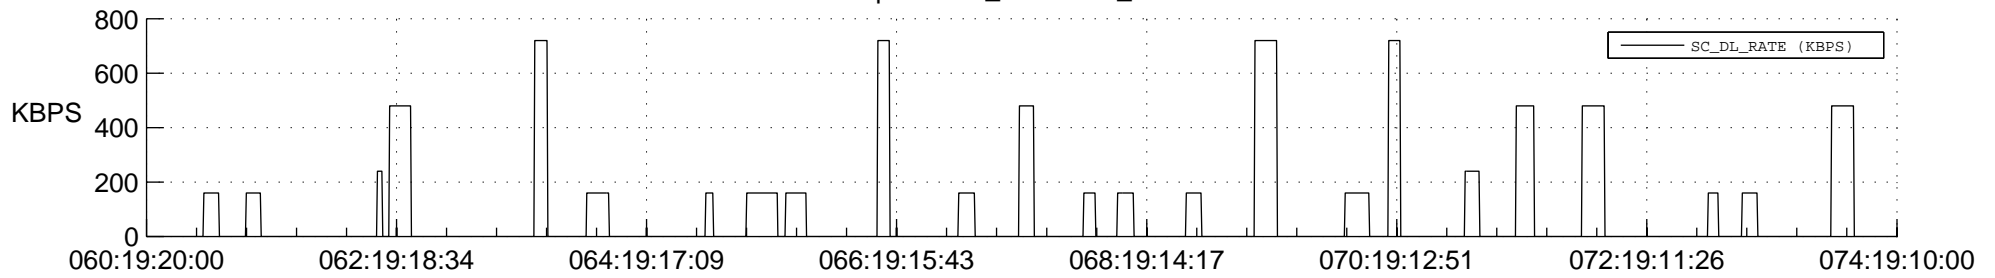

STEREO AHEAD SSR PCT Full Prediction

SWAVES_Percent_Full_Prediction

IMPACT_Percent_Full_Prediction

PLASTIC_Percent_Full_Prediction

Spacecraft_DownLink_Rate

Ground Time (2012:060:19:20:00.000 -2012:074:19:10:00.000)