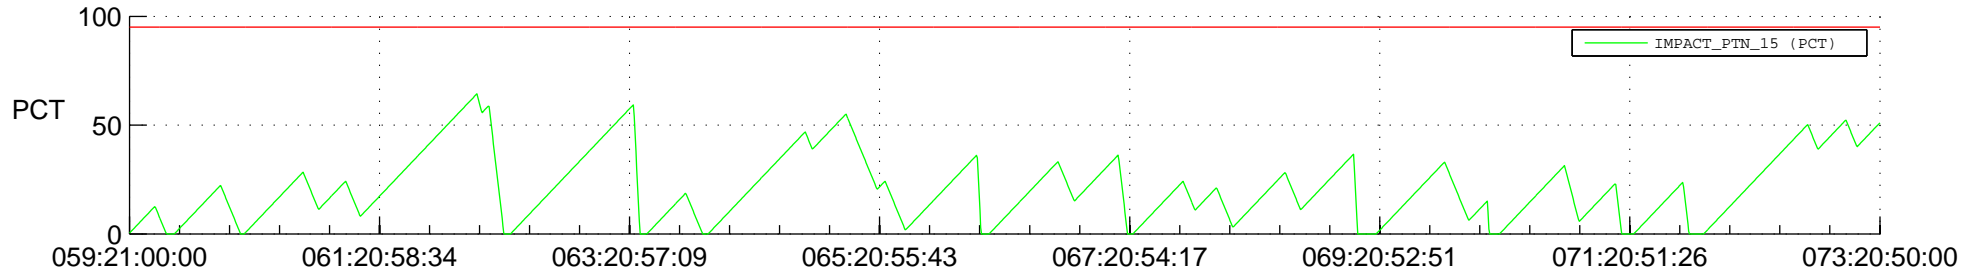

STEREO AHEAD SSR PCT Full Prediction

SWAVES_Percent_Full_Prediction

IMPACT_Percent_Full_Prediction

PLASTIC_Percent_Full_Prediction

Spacecraft_DownLink_Rate