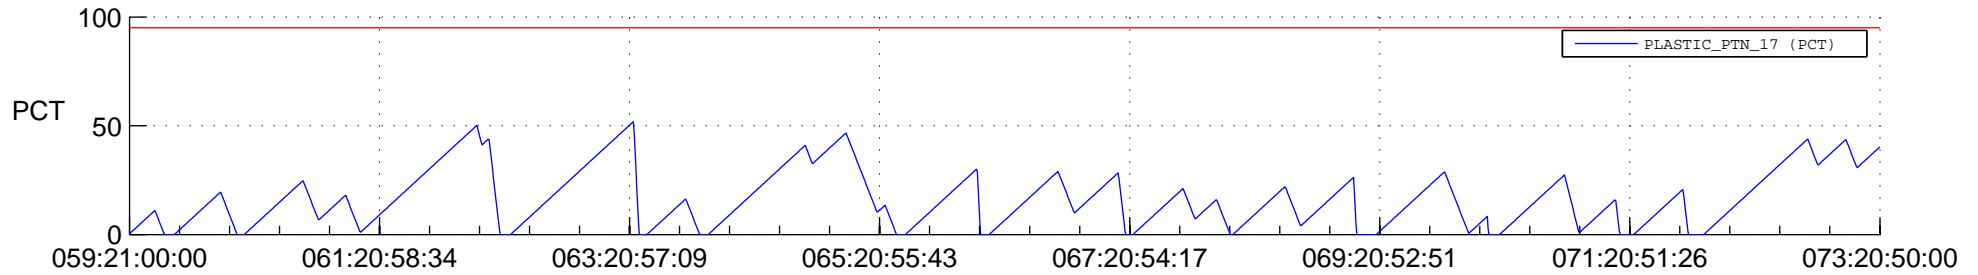

STEREO AHEAD SSR PCT Full Prediction

SWAVES_Percent_Full_Prediction

IMPACT_Percent_Full_Prediction

PLASTIC_Percent_Full_Prediction

Spacecraft_DownLink_Rate