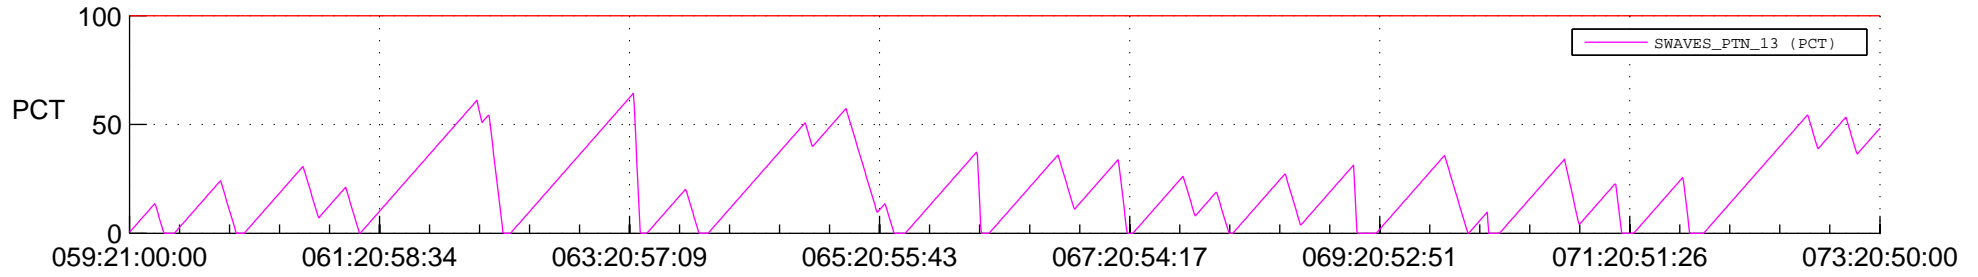

STEREO AHEAD SSR PCT Full Prediction

SWAVES_Percent_Full_Prediction

IMPACT_Percent_Full_Prediction

PLASTIC_Percent_Full_Prediction

Spacecraft_DownLink_Rate