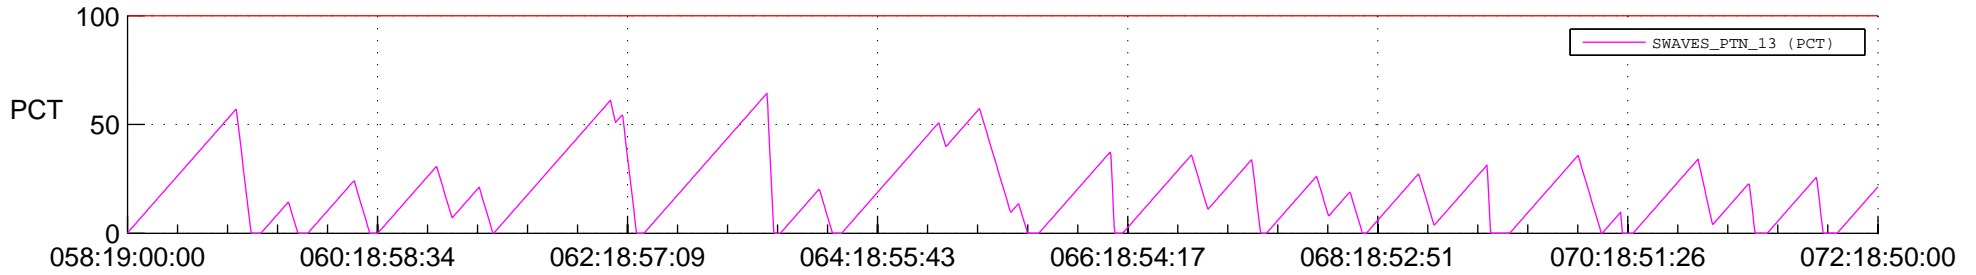

STEREO AHEAD SSR PCT Full Prediction

SWAVES_Percent_Full_Prediction

IMPACT_Percent_Full_Prediction

PLASTIC_Percent_Full_Prediction

Spacecraft_DownLink_Rate

Ground Time (2012:058:19:00:00.000 -2012:072:18:50:00.000)