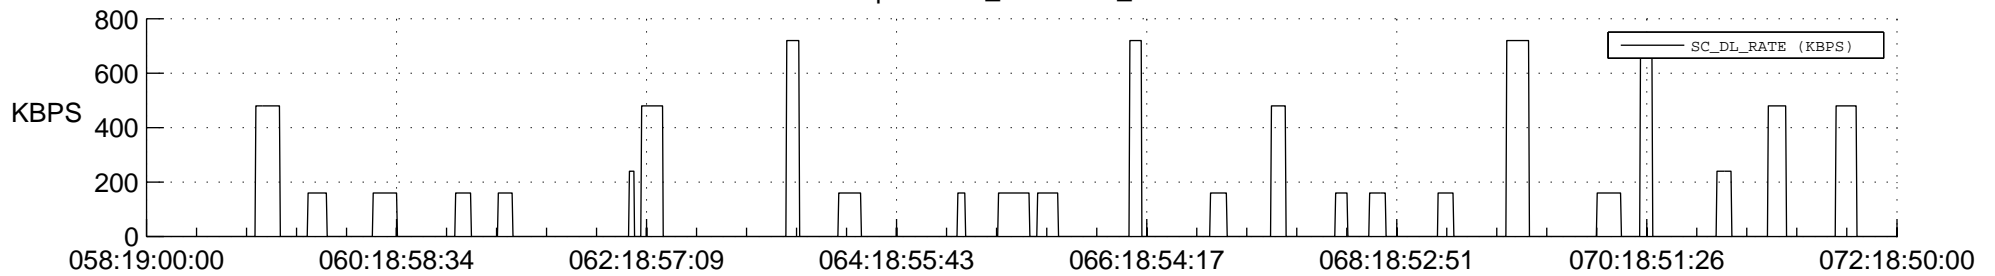

STEREO AHEAD SSR PCT Full Prediction

SWAVES_Percent_Full_Prediction

IMPACT_Percent_Full_Prediction

PLASTIC_Percent_Full_Prediction

Spacecraft_DownLink_Rate

Ground Time (2012:058:19:00:00.000 -2012:072:18:50:00.000)