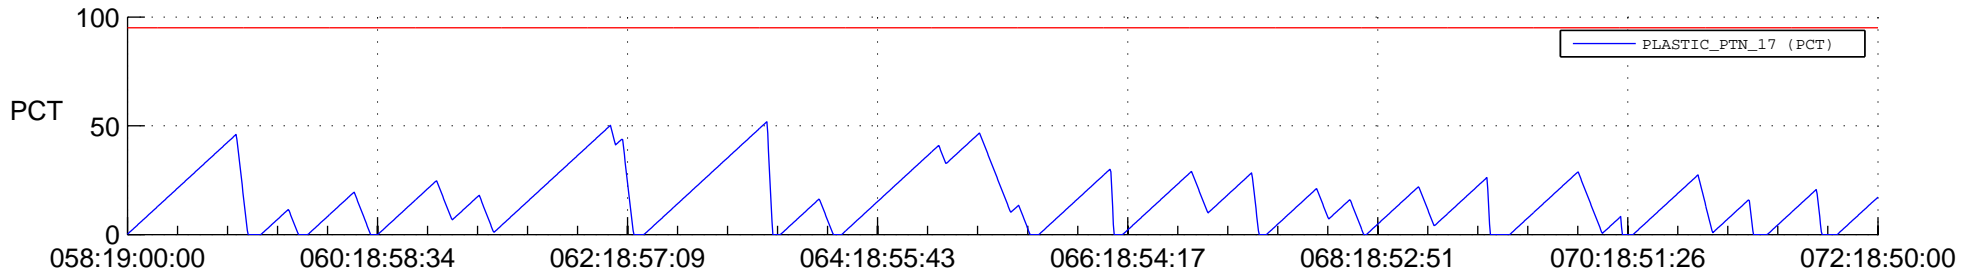

STEREO AHEAD SSR PCT Full Prediction

SWAVES_Percent_Full_Prediction

IMPACT_Percent_Full_Prediction

PLASTIC_Percent_Full_Prediction

Spacecraft_DownLink_Rate

Ground Time (2012:058:19:00:00.000 -2012:072:18:50:00.000)