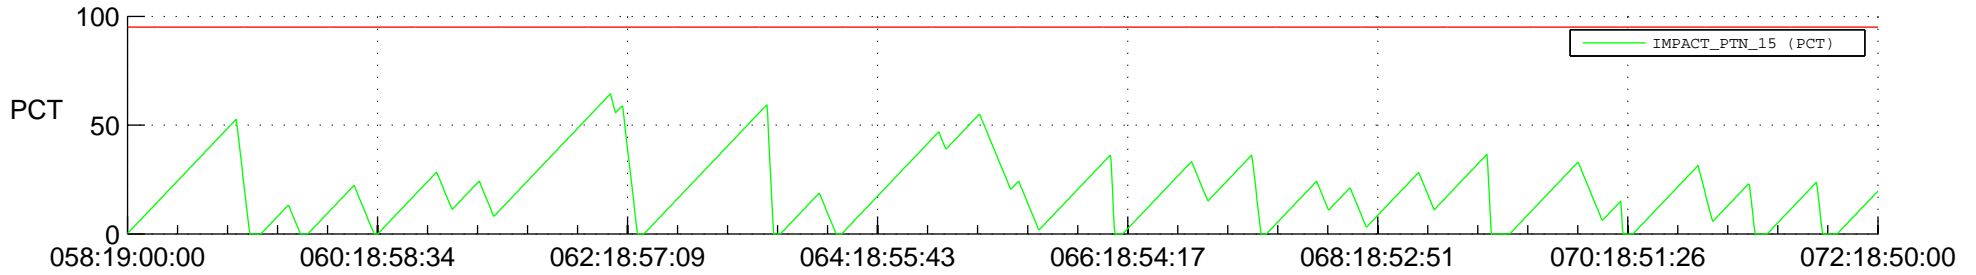

STEREO AHEAD SSR PCT Full Prediction

SWAVES_Percent_Full_Prediction

IMPACT_Percent_Full_Prediction

PLASTIC_Percent_Full_Prediction

Spacecraft_DownLink_Rate

Ground Time (2012:058:19:00:00.000 -2012:072:18:50:00.000)