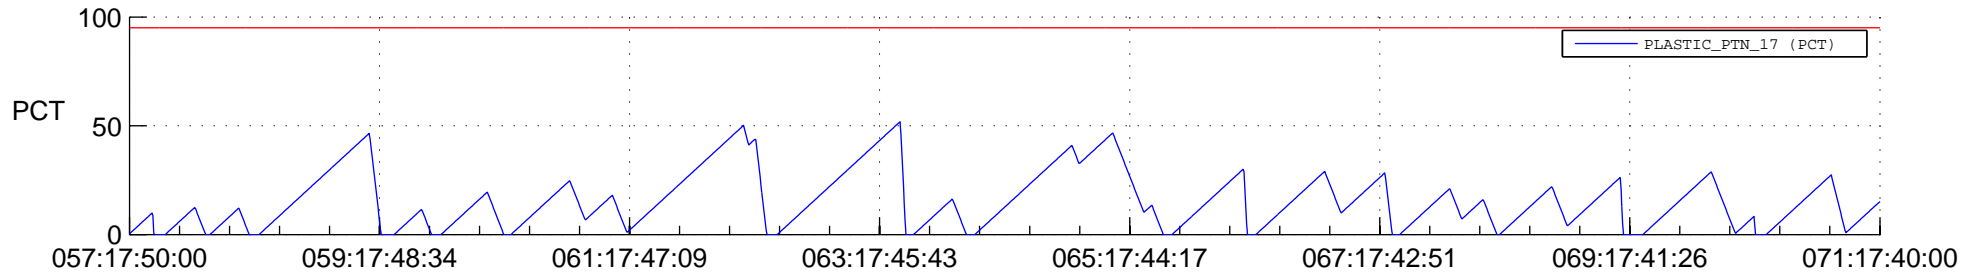

STEREO AHEAD SSR PCT Full Prediction

SWAVES_Percent_Full_Prediction

IMPACT_Percent_Full_Prediction

PLASTIC_Percent_Full_Prediction

Spacecraft_DownLink_Rate