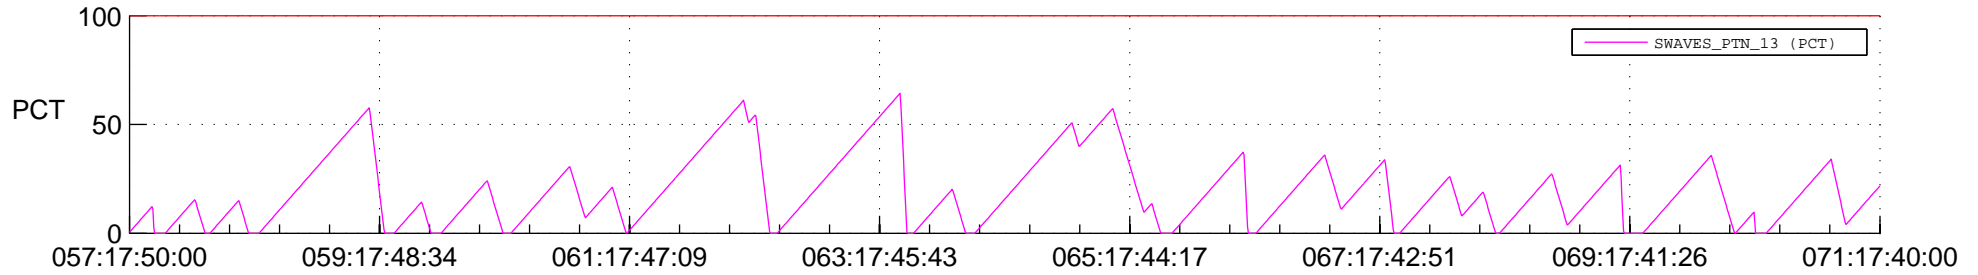

STEREO AHEAD SSR PCT Full Prediction

SWAVES_Percent_Full_Prediction

IMPACT_Percent_Full_Prediction

PLASTIC_Percent_Full_Prediction

Spacecraft_DownLink_Rate