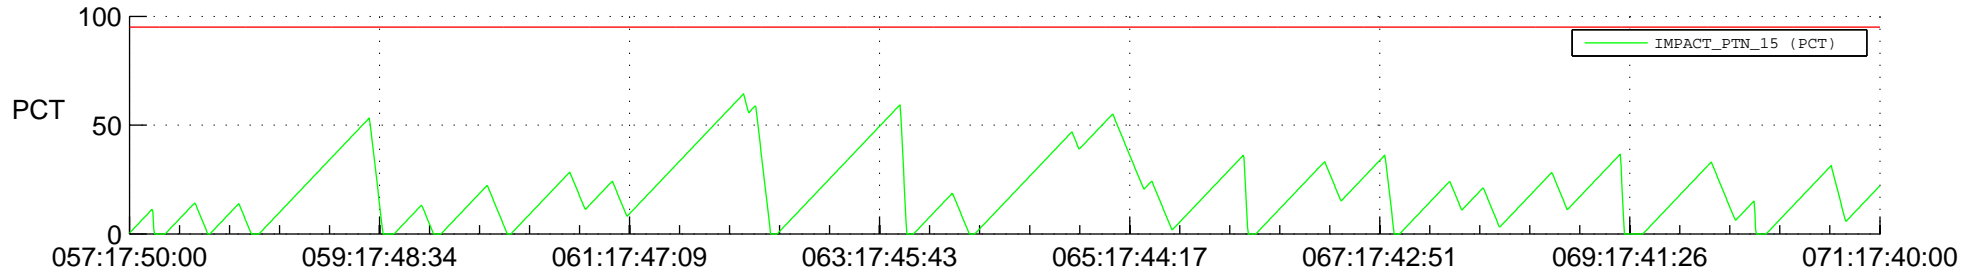

STEREO AHEAD SSR PCT Full Prediction

SWAVES_Percent_Full_Prediction

IMPACT_Percent_Full_Prediction

PLASTIC_Percent_Full_Prediction

Spacecraft_DownLink_Rate