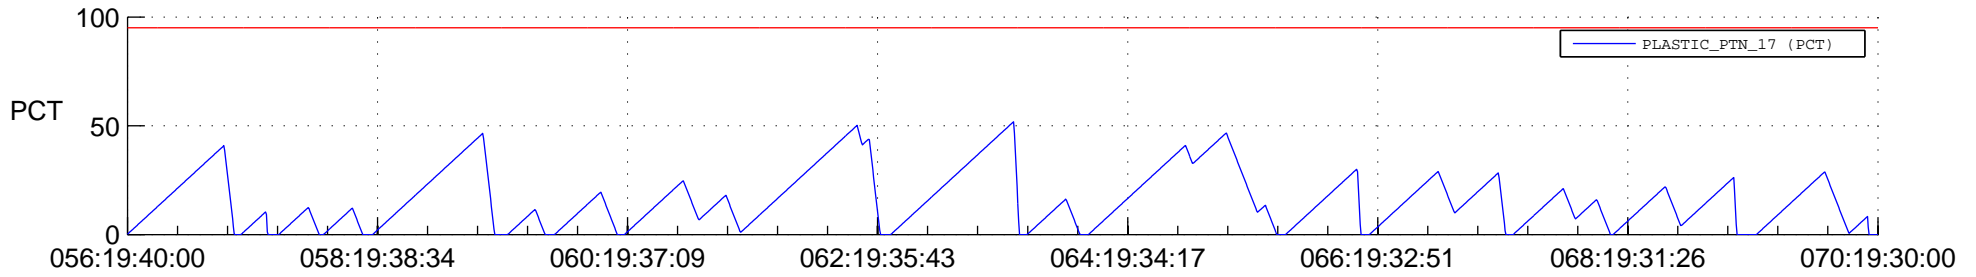

PLASTIC_Percent_Full_Prediction