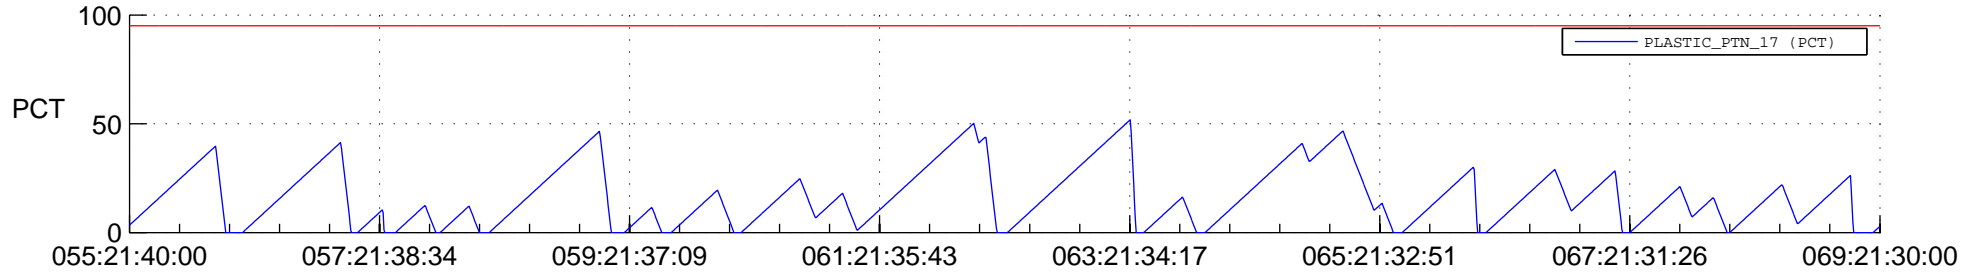

## SWAVES\_Percent\_Full\_Prediction

## Spacecraft\_DownLink\_Rate

Ground Time (2012:055:21:40:00.000 -2012:069:21:30:00.000)