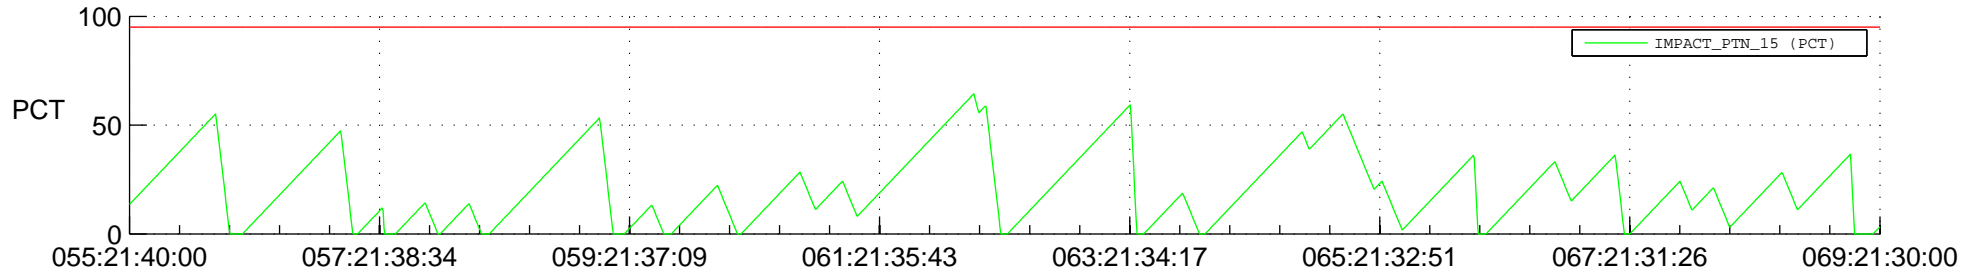

IMPACT_Percent_Full_Prediction