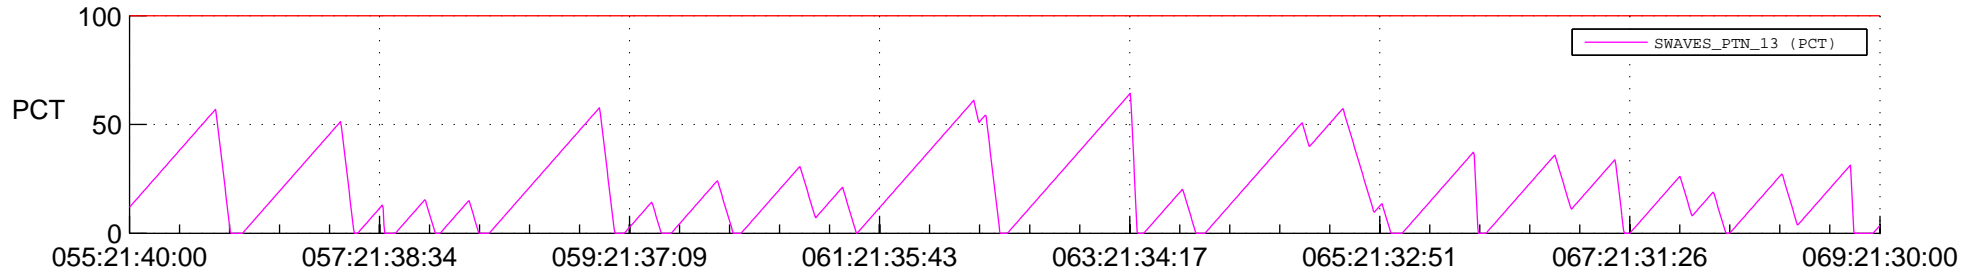

## SWAVES\_Percent\_Full\_Prediction

## Spacecraft\_DownLink\_Rate

Ground Time (2012:055:21:40:00.000 -2012:069:21:30:00.000)