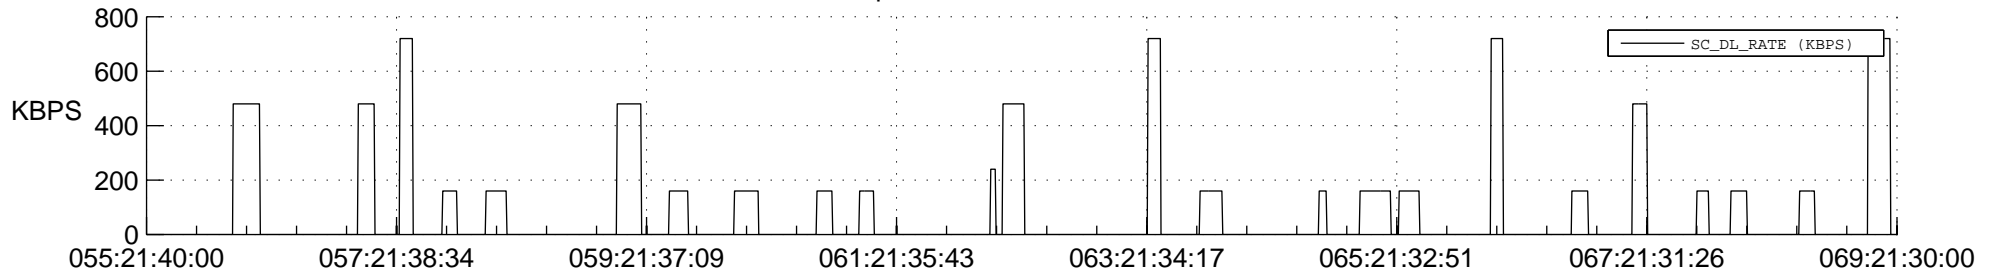

## Spacecraft\_DownLink\_Rate

Ground Time (2012:055:21:40:00.000 -2012:069:21:30:00.000)