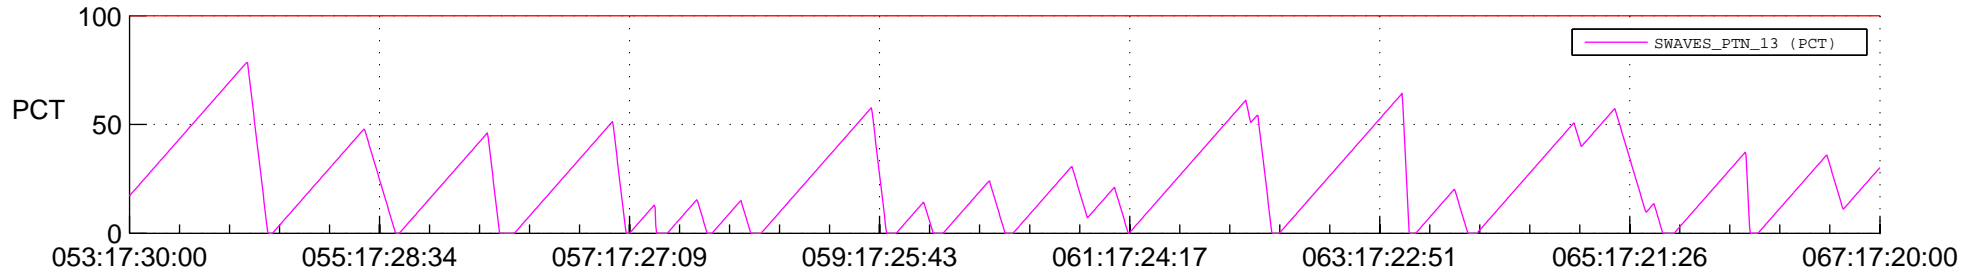

STEREO AHEAD SSR PCT Full Prediction

SWAVES_Percent_Full_Prediction

IMPACT_Percent_Full_Prediction

PLASTIC_Percent_Full_Prediction

Spacecraft_DownLink_Rate

Ground Time (2012:053:17:30:00.000 -2012:067:17:20:00.000)