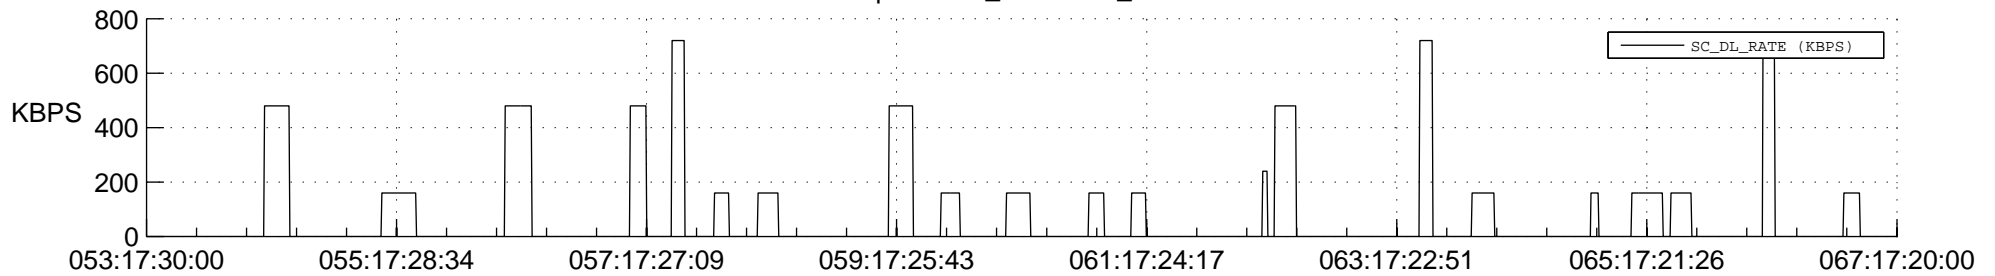

STEREO AHEAD SSR PCT Full Prediction

SWAVES_Percent_Full_Prediction

IMPACT_Percent_Full_Prediction

PLASTIC_Percent_Full_Prediction

Spacecraft_DownLink_Rate

Ground Time (2012:053:17:30:00.000 -2012:067:17:20:00.000)