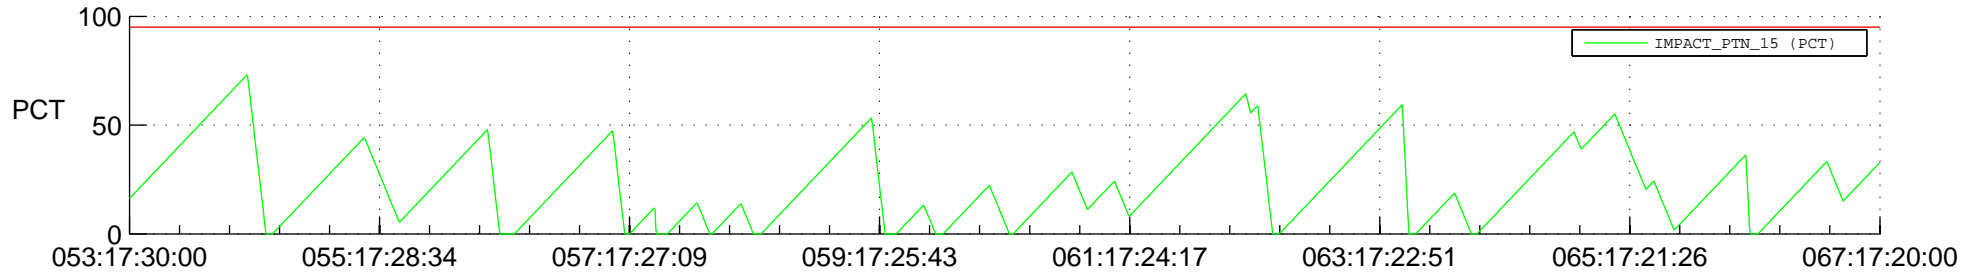

STEREO AHEAD SSR PCT Full Prediction

SWAVES_Percent_Full_Prediction

IMPACT_Percent_Full_Prediction

PLASTIC_Percent_Full_Prediction

Spacecraft_DownLink_Rate

Ground Time (2012:053:17:30:00.000 -2012:067:17:20:00.000)