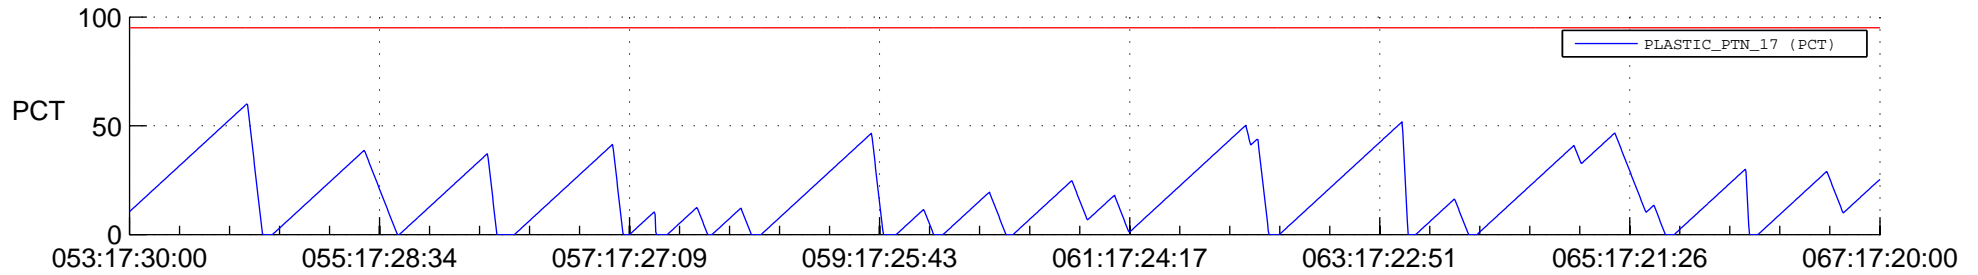

STEREO AHEAD SSR PCT Full Prediction

SWAVES_Percent_Full_Prediction

IMPACT_Percent_Full_Prediction

PLASTIC_Percent_Full_Prediction

Spacecraft_DownLink_Rate

Ground Time (2012:053:17:30:00.000 -2012:067:17:20:00.000)