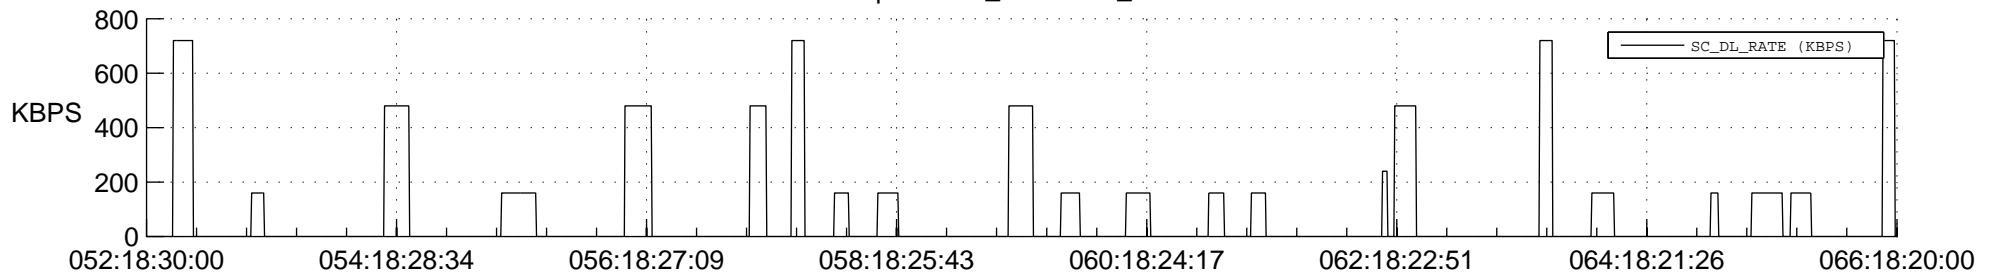

STEREO AHEAD SSR PCT Full Prediction

SWAVES_Percent_Full_Prediction

IMPACT_Percent_Full_Prediction

PLASTIC_Percent_Full_Prediction

Spacecraft_DownLink_Rate

Ground Time (2012:052:18:30:00.000 -2012:066:18:20:00.000)