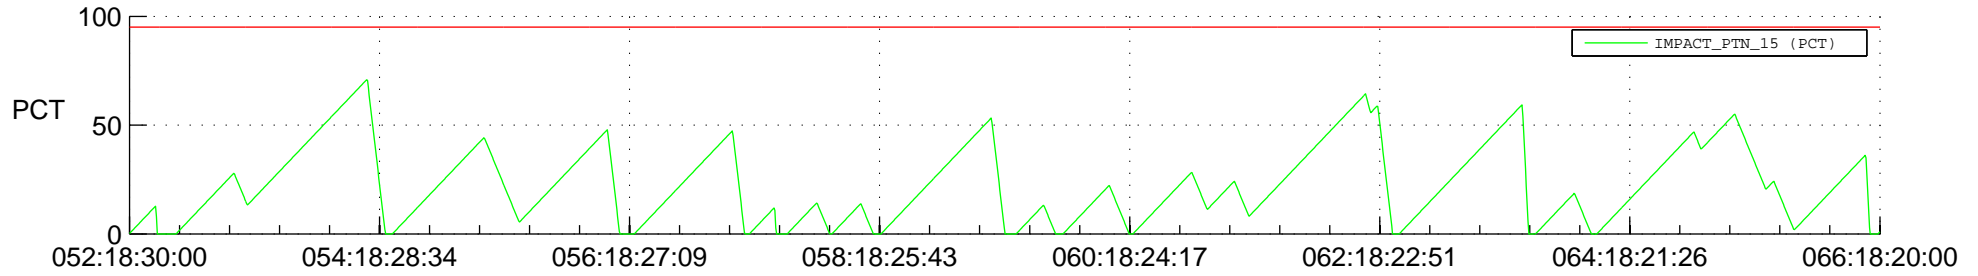

STEREO AHEAD SSR PCT Full Prediction

SWAVES_Percent_Full_Prediction

IMPACT_Percent_Full_Prediction

PLASTIC_Percent_Full_Prediction

Spacecraft_DownLink_Rate

Ground Time (2012:052:18:30:00.000 -2012:066:18:20:00.000)