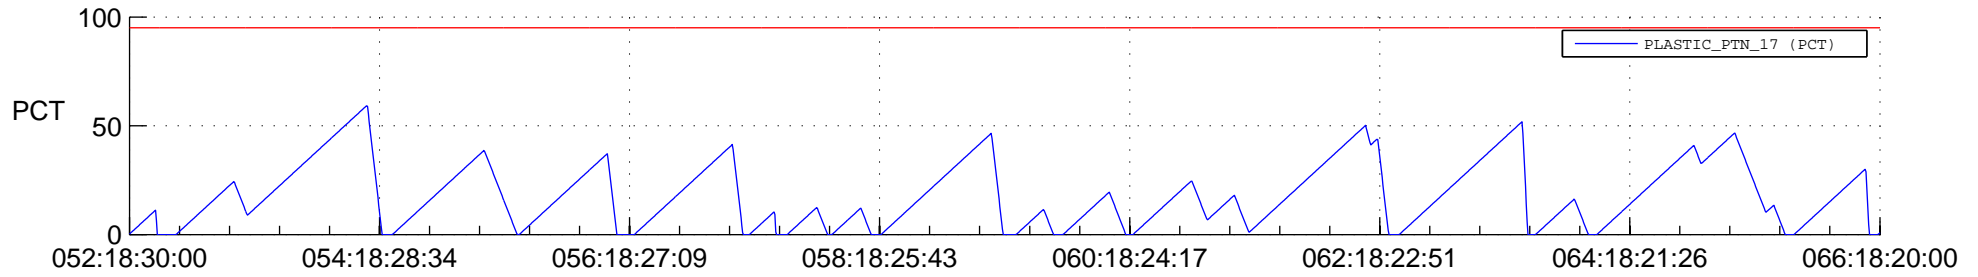

STEREO AHEAD SSR PCT Full Prediction

SWAVES_Percent_Full_Prediction

IMPACT_Percent_Full_Prediction

PLASTIC_Percent_Full_Prediction

Spacecraft_DownLink_Rate

Ground Time (2012:052:18:30:00.000 -2012:066:18:20:00.000)