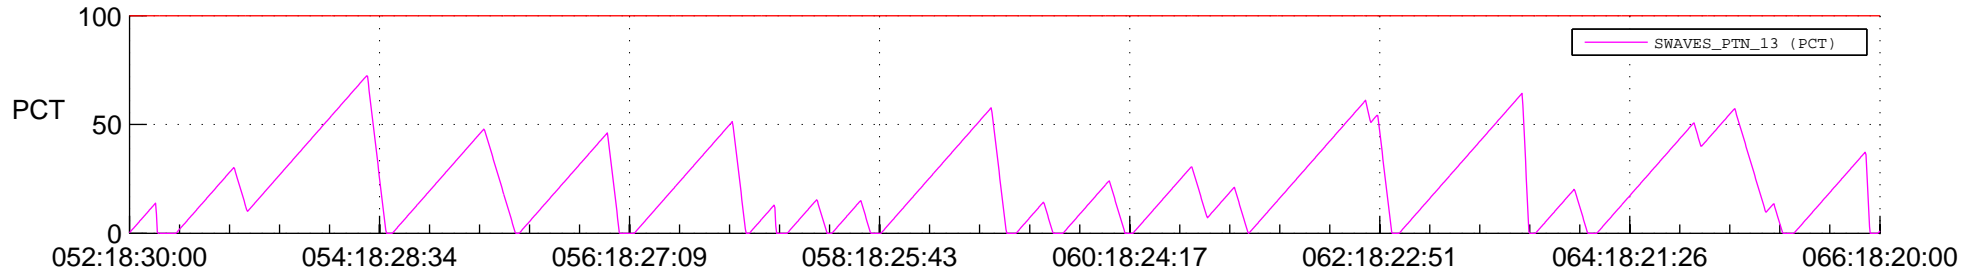

STEREO AHEAD SSR PCT Full Prediction

SWAVES_Percent_Full_Prediction

IMPACT_Percent_Full_Prediction

PLASTIC_Percent_Full_Prediction

Spacecraft_DownLink_Rate

Ground Time (2012:052:18:30:00.000 -2012:066:18:20:00.000)