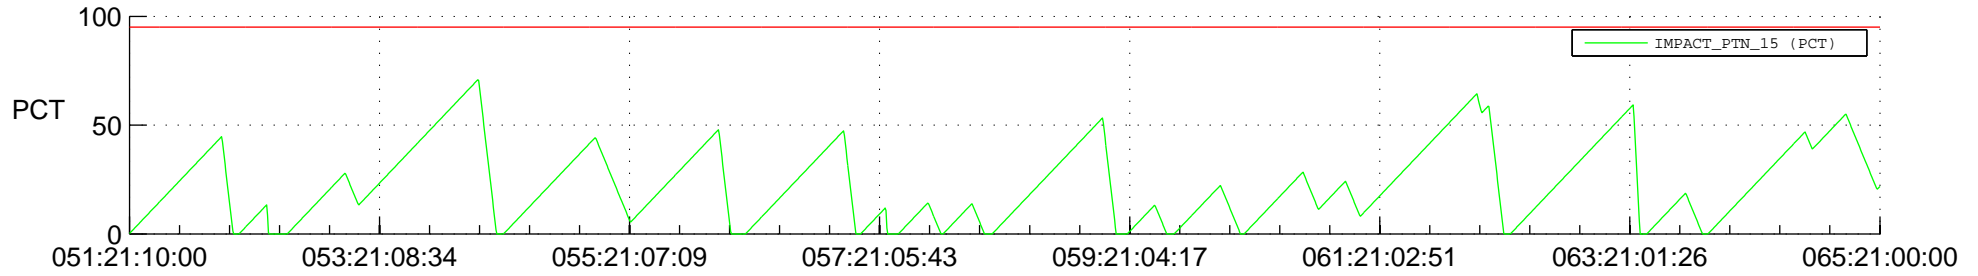

STEREO AHEAD SSR PCT Full Prediction

SWAVES_Percent_Full_Prediction

IMPACT_Percent_Full_Prediction

PLASTIC_Percent_Full_Prediction

Spacecraft_DownLink_Rate

Ground Time (2012:051:21:10:00.000 -2012:065:21:00:00.000)