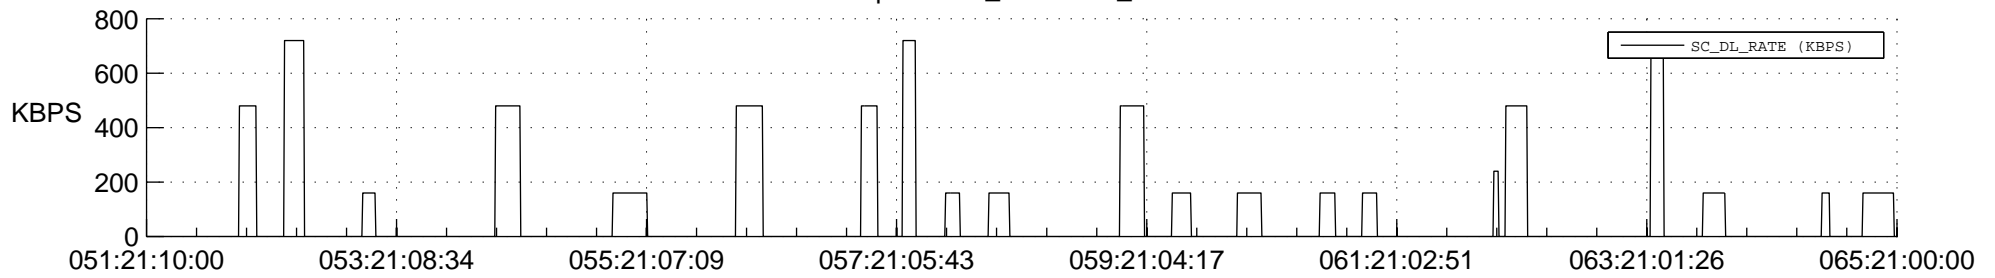

STEREO AHEAD SSR PCT Full Prediction

SWAVES_Percent_Full_Prediction

IMPACT_Percent_Full_Prediction

PLASTIC_Percent_Full_Prediction

Spacecraft_DownLink_Rate

Ground Time (2012:051:21:10:00.000 -2012:065:21:00:00.000)