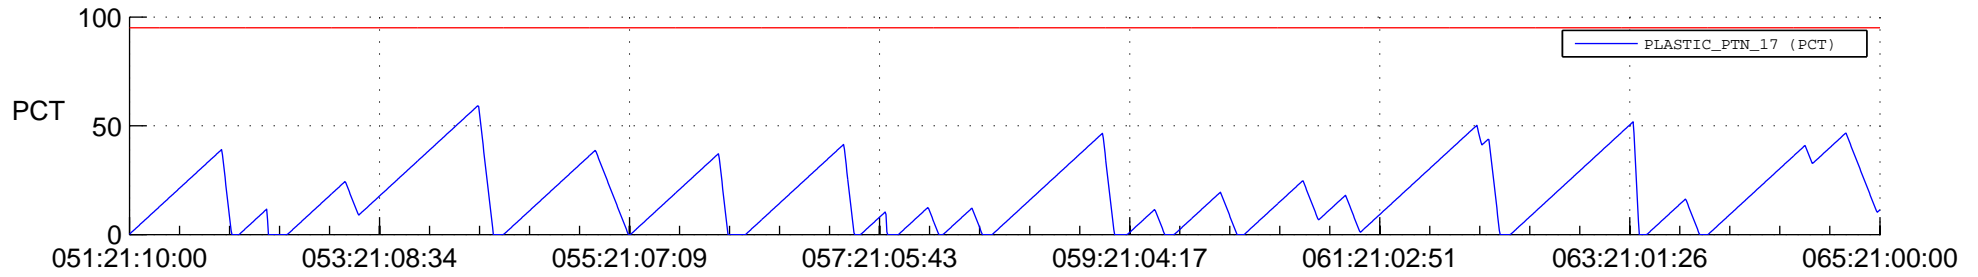

STEREO AHEAD SSR PCT Full Prediction

SWAVES_Percent_Full_Prediction

IMPACT_Percent_Full_Prediction

PLASTIC_Percent_Full_Prediction

Spacecraft_DownLink_Rate

Ground Time (2012:051:21:10:00.000 -2012:065:21:00:00.000)