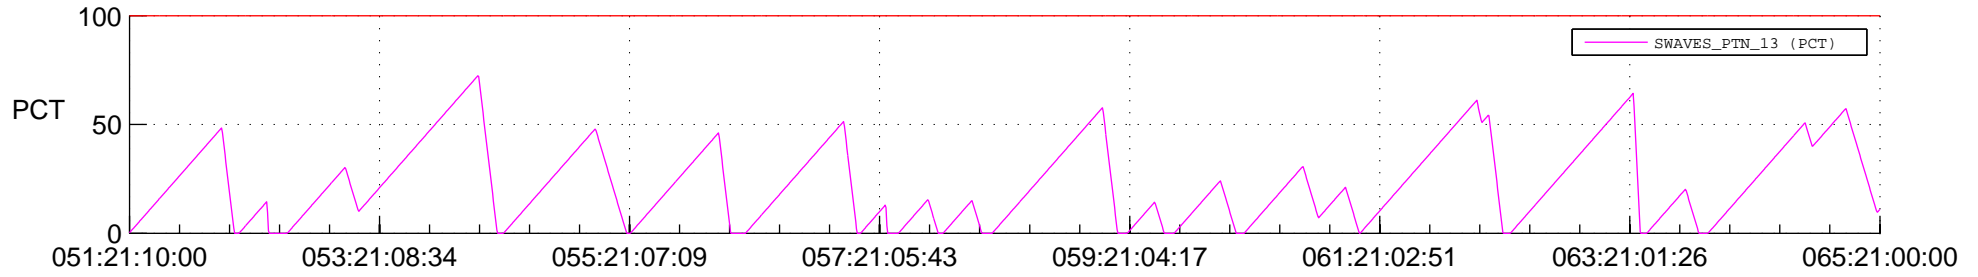

STEREO AHEAD SSR PCT Full Prediction

SWAVES_Percent_Full_Prediction

IMPACT_Percent_Full_Prediction

PLASTIC_Percent_Full_Prediction

Spacecraft_DownLink_Rate

Ground Time (2012:051:21:10:00.000 -2012:065:21:00:00.000)