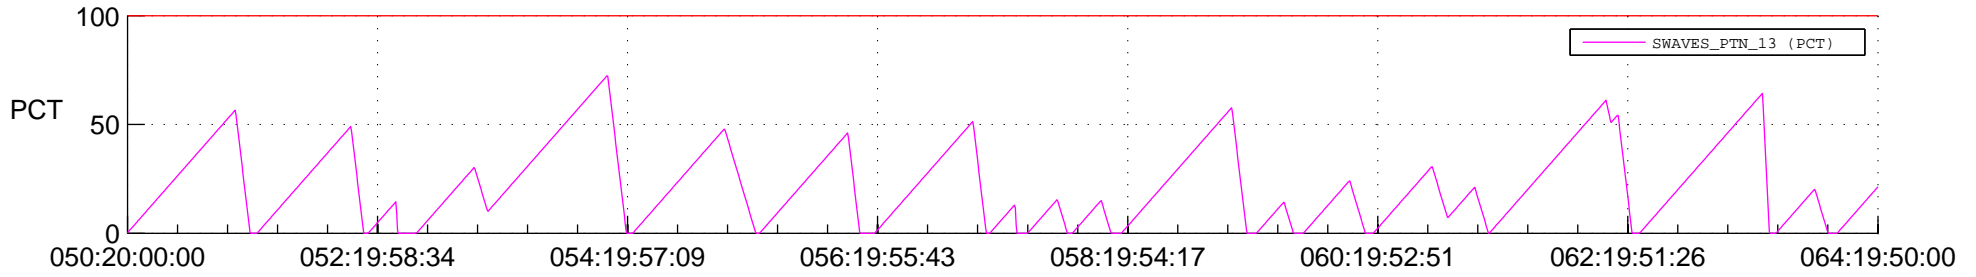

STEREO AHEAD SSR PCT Full Prediction

SWAVES_Percent_Full_Prediction

IMPACT_Percent_Full_Prediction

PLASTIC_Percent_Full_Prediction

Spacecraft_DownLink_Rate