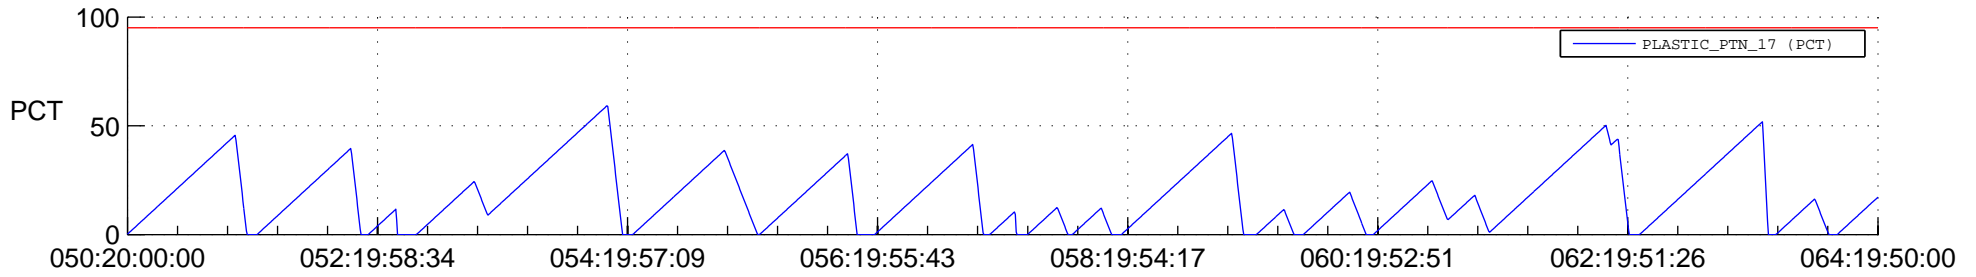

STEREO AHEAD SSR PCT Full Prediction

SWAVES_Percent_Full_Prediction

IMPACT_Percent_Full_Prediction

PLASTIC_Percent_Full_Prediction

Spacecraft_DownLink_Rate