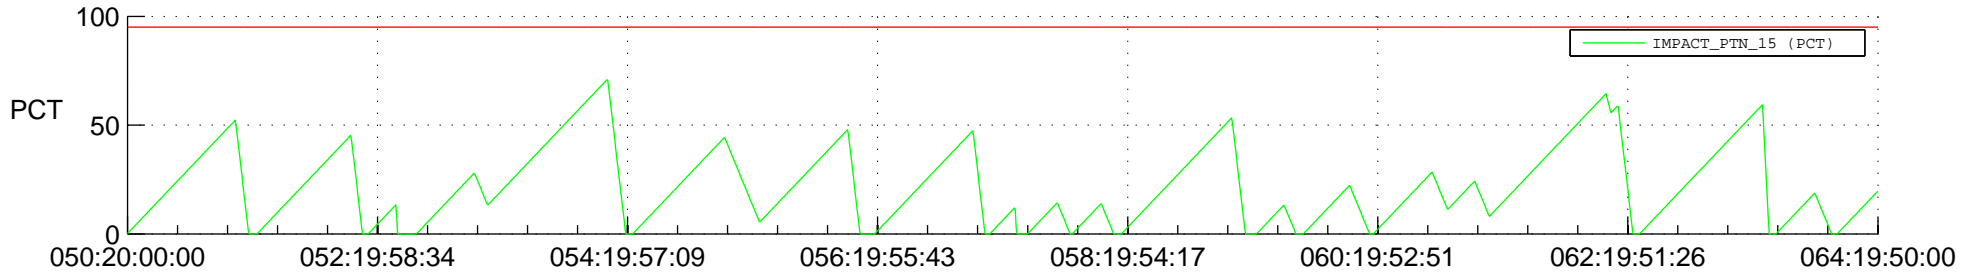

STEREO AHEAD SSR PCT Full Prediction

SWAVES_Percent_Full_Prediction

IMPACT_Percent_Full_Prediction

PLASTIC_Percent_Full_Prediction

Spacecraft_DownLink_Rate