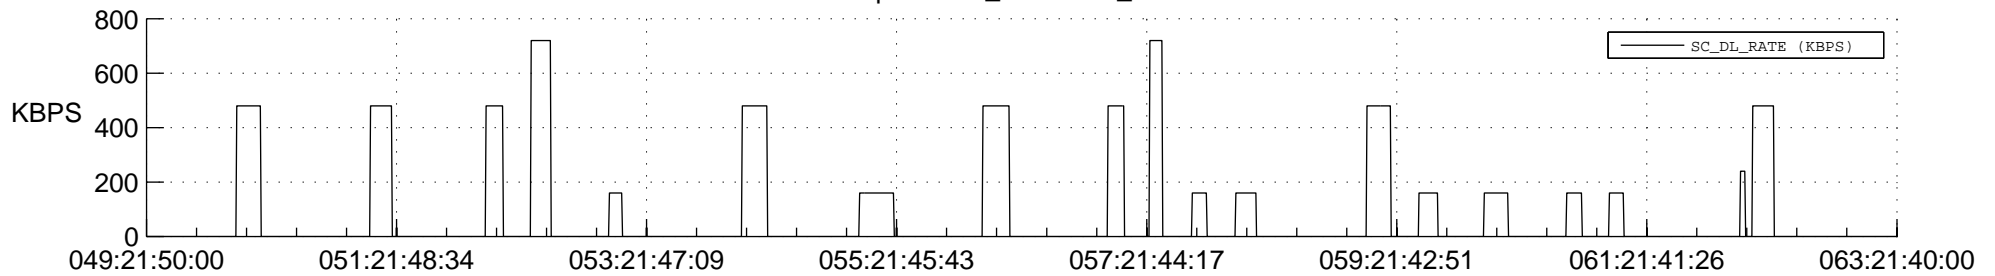

STEREO AHEAD SSR PCT Full Prediction

SWAVES_Percent_Full_Prediction

IMPACT_Percent_Full_Prediction

PLASTIC_Percent_Full_Prediction

Spacecraft_DownLink_Rate

Ground Time (2012:049:21:50:00.000 -2012:063:21:40:00.000)