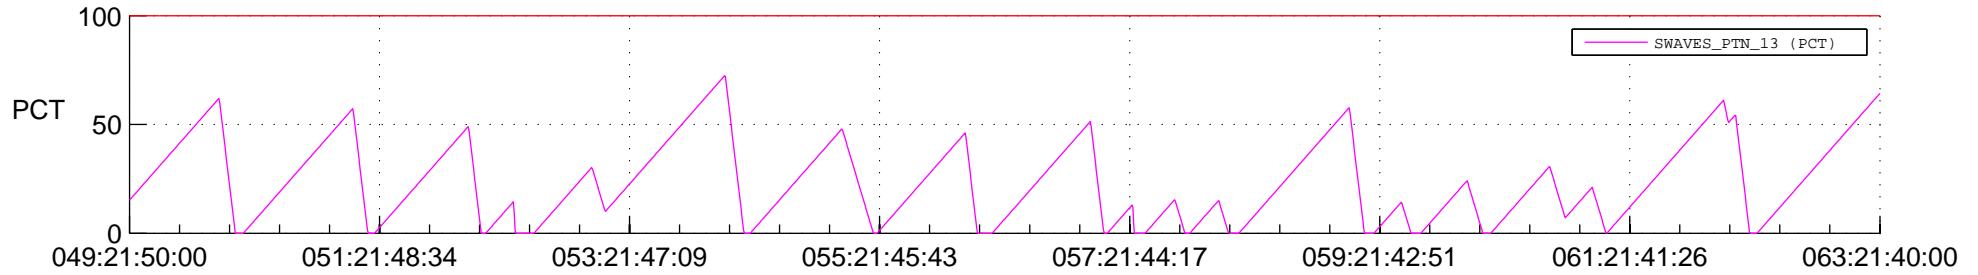

STEREO AHEAD SSR PCT Full Prediction

SWAVES_Percent_Full_Prediction

IMPACT_Percent_Full_Prediction

PLASTIC_Percent_Full_Prediction

Spacecraft_DownLink_Rate

Ground Time (2012:049:21:50:00.000 -2012:063:21:40:00.000)