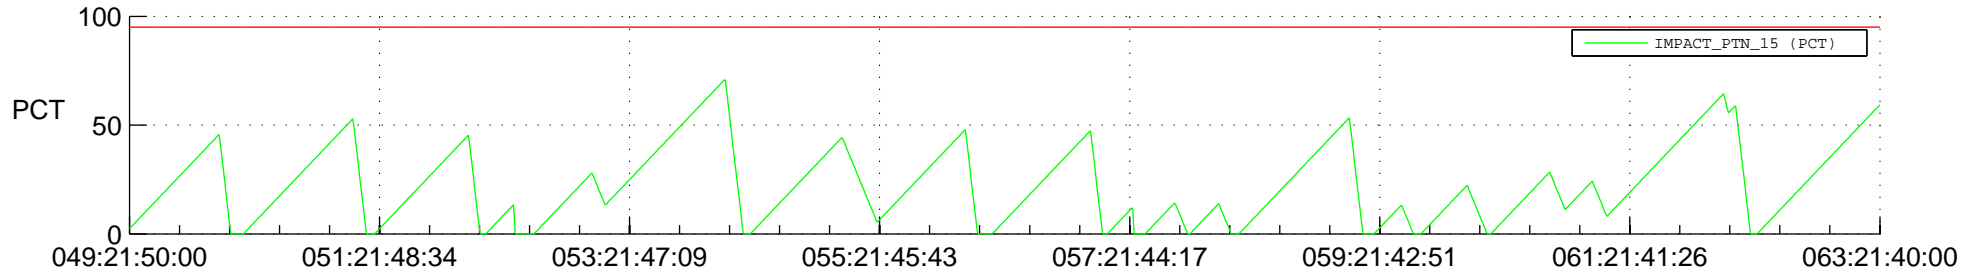

STEREO AHEAD SSR PCT Full Prediction

SWAVES_Percent_Full_Prediction

IMPACT_Percent_Full_Prediction

PLASTIC_Percent_Full_Prediction

Spacecraft_DownLink_Rate

Ground Time (2012:049:21:50:00.000 -2012:063:21:40:00.000)