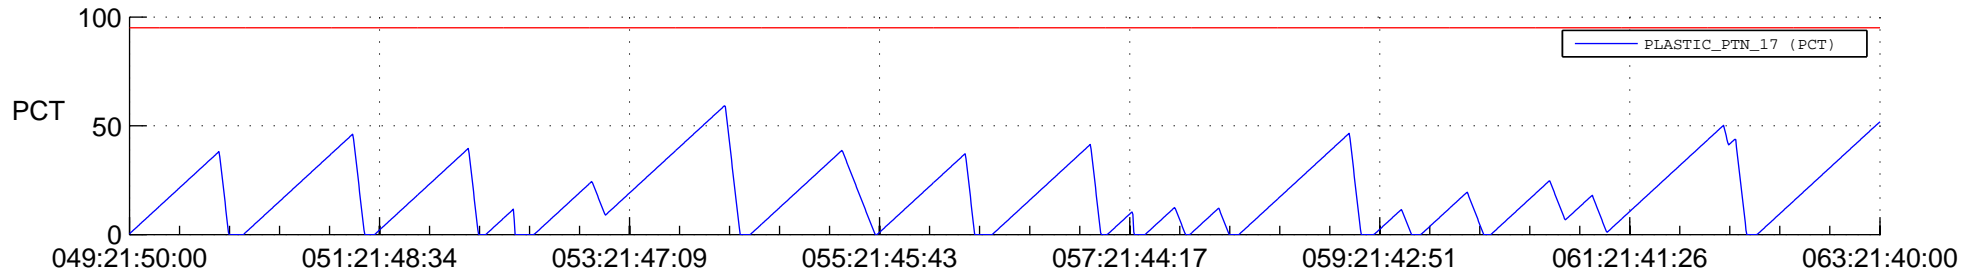

STEREO AHEAD SSR PCT Full Prediction

SWAVES_Percent_Full_Prediction

IMPACT_Percent_Full_Prediction

PLASTIC_Percent_Full_Prediction

Spacecraft_DownLink_Rate

Ground Time (2012:049:21:50:00.000 -2012:063:21:40:00.000)