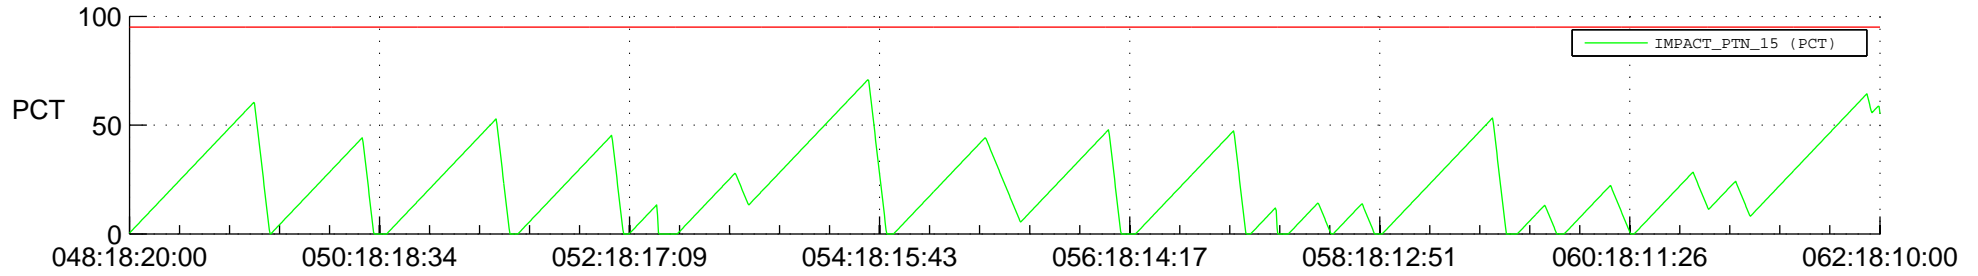

IMPACT_Percent_Full_Prediction