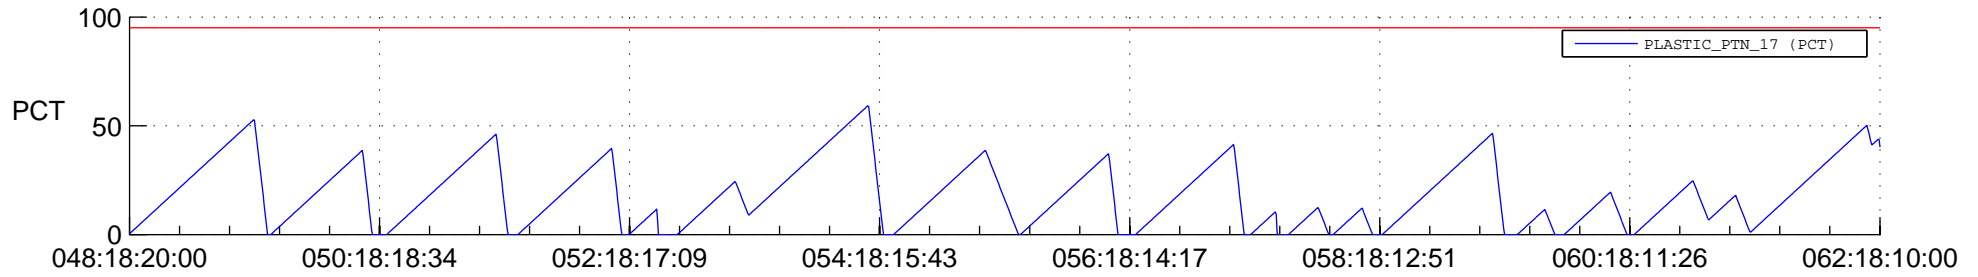

# STEREO AHEAD SSR PCT Full Prediction

## SWAVES\_Percent\_Full\_Prediction

## Spacecraft\_DownLink\_Rate

Ground Time (2012:048:18:20:00.000 -2012:062:18:10:00.000)