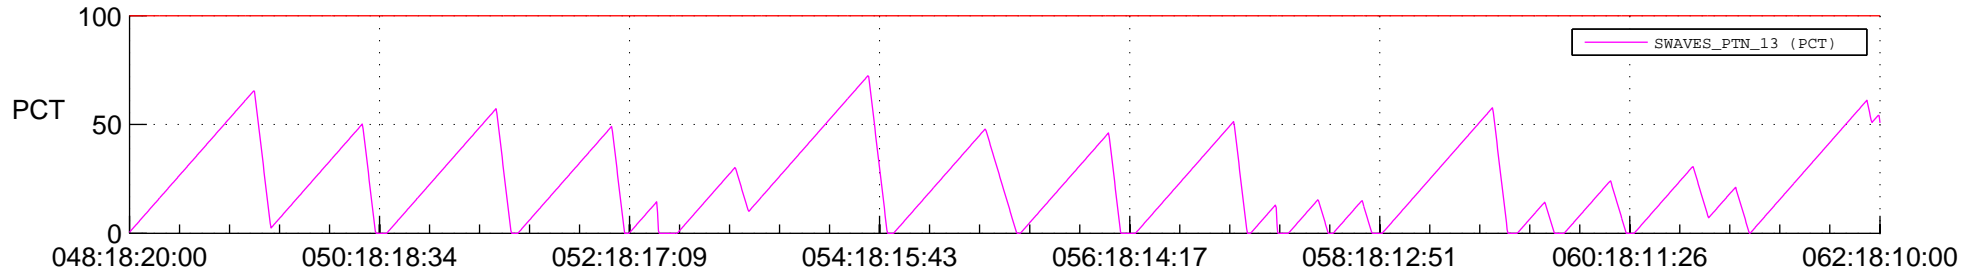

# STEREO AHEAD SSR PCT Full Prediction

## SWAVES\_Percent\_Full\_Prediction

## Spacecraft\_DownLink\_Rate

Ground Time (2012:048:18:20:00.000 -2012:062:18:10:00.000)