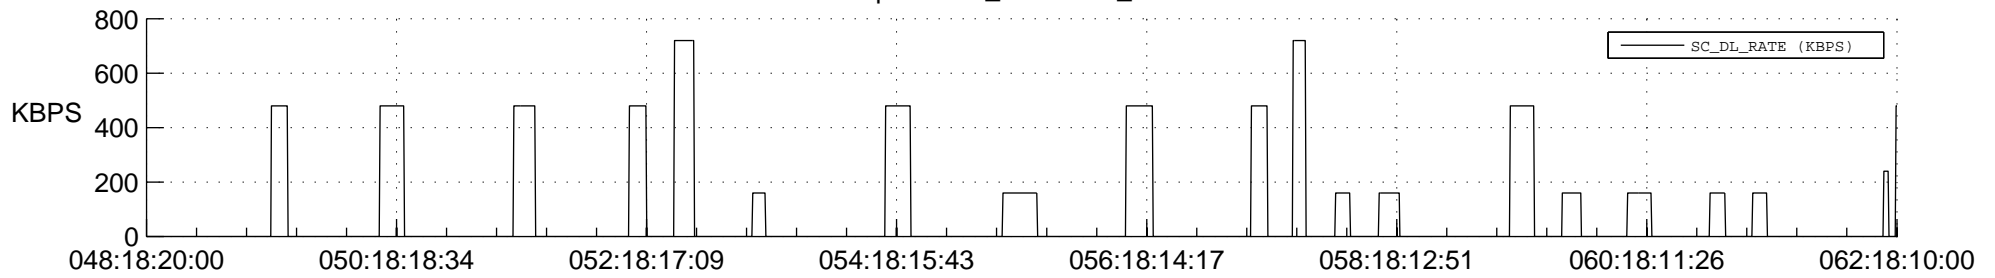

## Spacecraft\_DownLink\_Rate

Ground Time (2012:048:18:20:00.000 -2012:062:18:10:00.000)