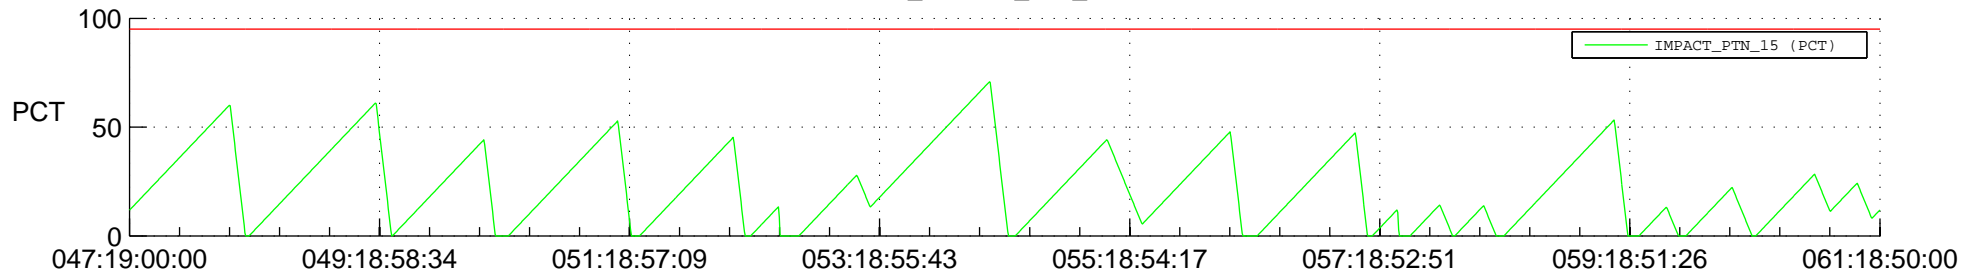

STEREO AHEAD SSR PCT Full Prediction

SWAVES_Percent_Full_Prediction

IMPACT_Percent_Full_Prediction

PLASTIC_Percent_Full_Prediction

Spacecraft_DownLink_Rate