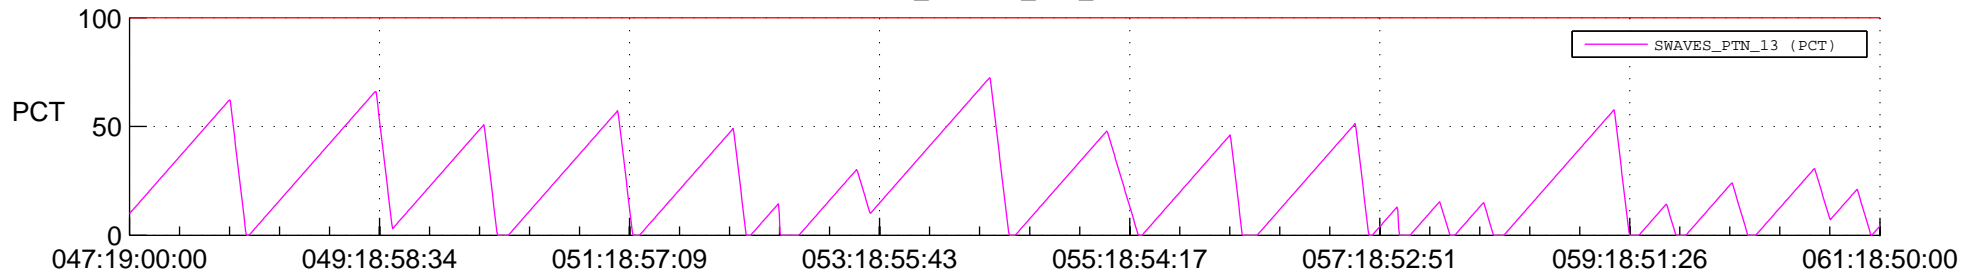

STEREO AHEAD SSR PCT Full Prediction

SWAVES_Percent_Full_Prediction

IMPACT_Percent_Full_Prediction

PLASTIC_Percent_Full_Prediction

Spacecraft_DownLink_Rate