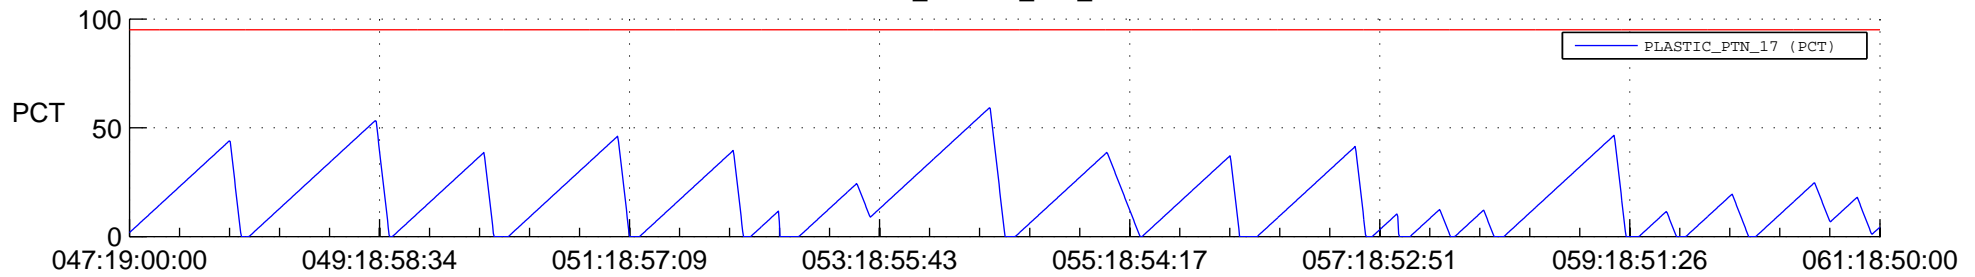

STEREO AHEAD SSR PCT Full Prediction

SWAVES_Percent_Full_Prediction

IMPACT_Percent_Full_Prediction

PLASTIC_Percent_Full_Prediction

Spacecraft_DownLink_Rate